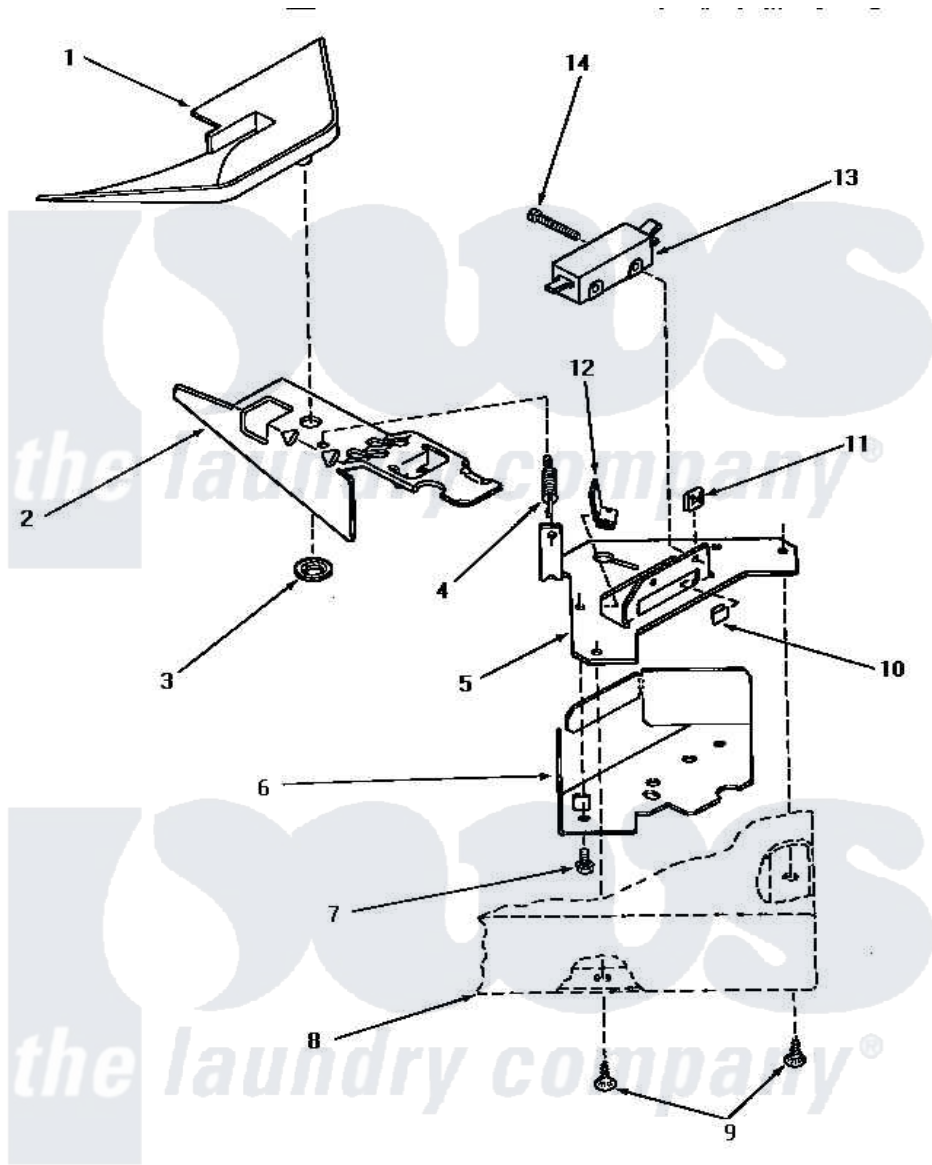

# Amana NA8531 10 - LOADING DOOR SWITCH & BRACKET ASSY

## LOADING DOOR SWITCH AND BRACKET ASSEMBLY

Amana [Residential Amana NA8531 Washer Parts](#) Parts Diagram 10 - LOADING DOOR SWITCH & BRACKET ASSY  
 Click on the part number to view part

Item	Original Part Number	Replaced By	Status	Part Description
1	29042		Not Available	SHIELD,LID SWITCH
2	<a href="#">27602</a>			Lever, Out-Of-Bal Switch
3	<a href="#">29043</a>			Nut, Push
4	<a href="#">27603</a>			Spring, Switch Lever
5	27250		Not Available	BRACKET,OUT-OF-BAL SWI
6	33086		Not Available	ENCLOSURE,LID SWITCH
7	23222	<a href="#">3177991</a>		Screw
8	Y00000000		Not Available	SEE NOTE CABINET TOP
9	<a href="#">28193</a>			Screw, 8-1/2 Tapping W/
10	<a href="#">27610</a>			Clip, U
11	27248		Not Available	NUT,SPEED U-TYPE
12	<a href="#">Y27837</a>			Clip, Speed-"U" Type
13	27249		Not Available	SWITCH
14	Q6516		Not Available	SCREW,6-32 X 1 ROUND H