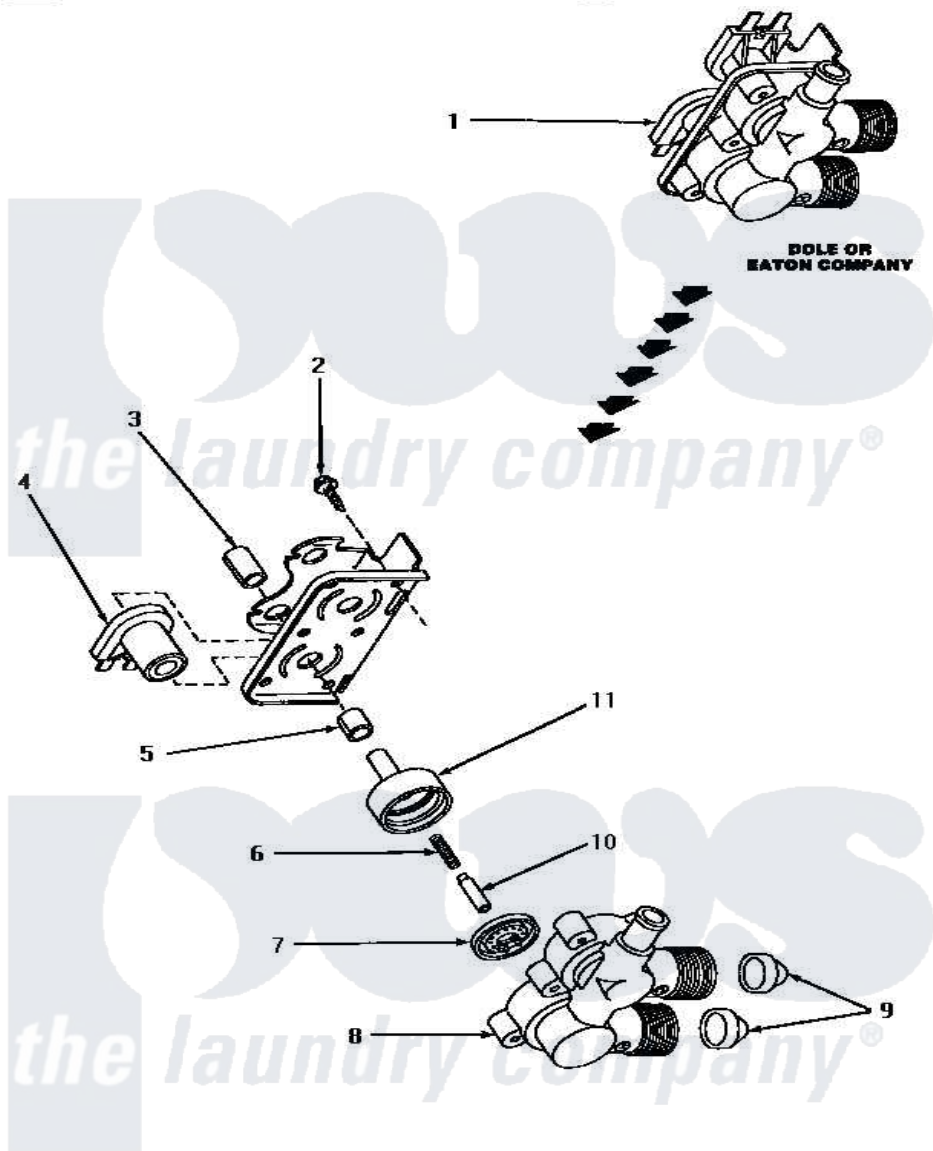

Amana NA8531 11 - MIXING VALVE ASSY

**MIXING VALVE ASSEMBLY
(Dole or Eaton Company)**

Amana [Residential Amana NA8531 Washer Parts](#) Parts Diagram 11 - MIXING VALVE ASSY
[Click on the part number to view part](#)

Item	Original Part Number	Replaced By	Status	Part Description
1	27156	33930		Valve, Mixing
2	25817C		Not Available	SCREW
3	24128		Not Available	SLEEVE, LONG
4	24126	33930		Valve, Mixing
5	24129		Not Available	SLEEVE, SHORT
6	24131		Not Available	SPRING
7	24134		Not Available	DIAPHRAGM
8	Y24159	33930		Valve, Mixing
9	24122	22002960		Strainer, Washer Inlet
10	24132		Not Available	ARMATURE
11	24130			Guide, Armature