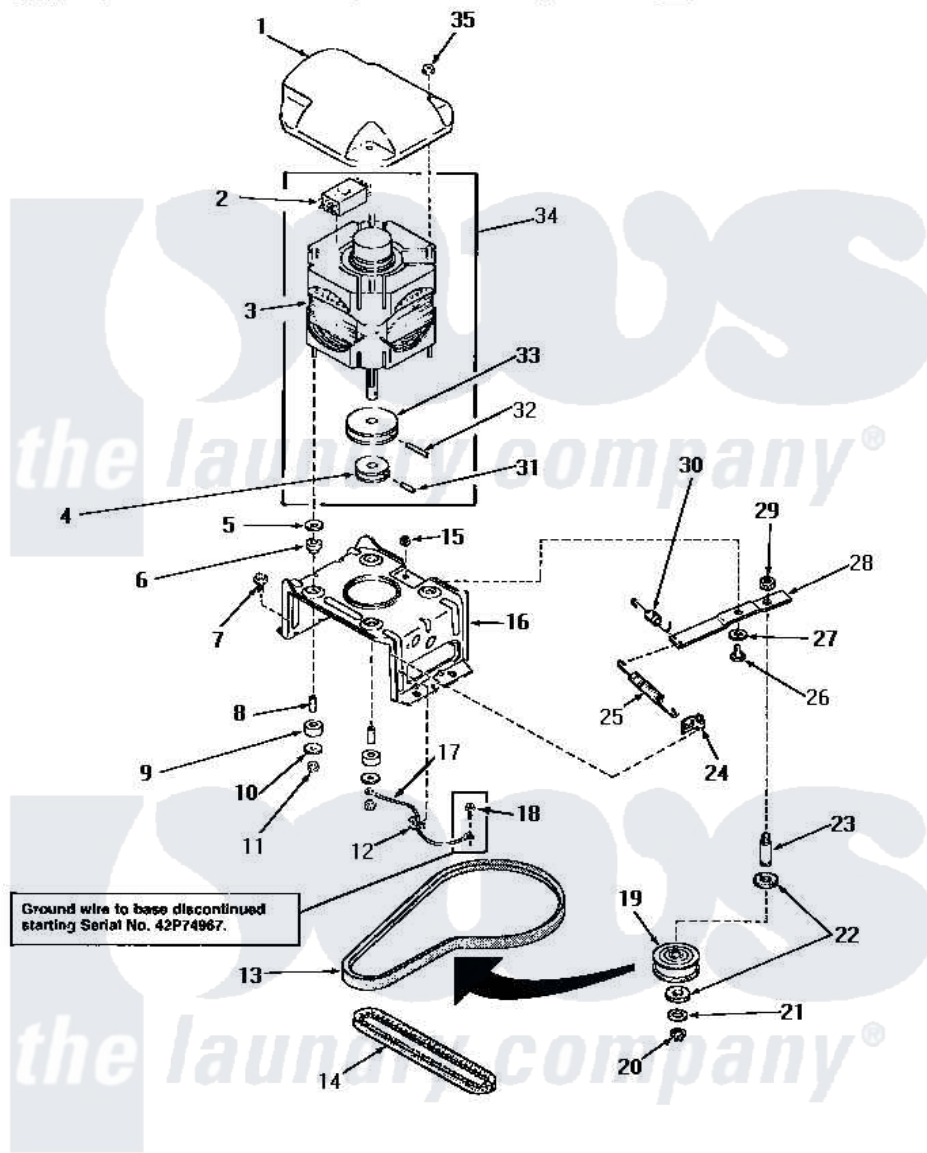

Amana NA8531 13 - MOTOR, MTG BRACKET, BELTS & IDLER ASSY

MOTOR, MOUNTING BRACKET, BELTS AND IDLER ASSEMBLY

Amana [Residential Amana NA8531 Washer Parts](#) Parts Diagram 13 - MOTOR, MTG BRACKET, BELTS & IDLER ASSY
 Click on the part number to view part

Item	Original Part Number	Replaced By	Status	Part Description
1	27136			Shield, Motor
2	30897A	30897AP		Switch- MO
"	24140		Not Available	SWITCH,MOTOR
3	30897	27179P		Motor-Drve
4	Y27104		Not Available	PULLEY,MOTOR
5	03888		Not Available	WASHER
6	01952A			Mounting, Rubber
7	Y31645	27001200		Screw
8	27181		Not Available	SPACER,MOTOR
9	01953		Not Available	WASHER,LOWER MOTOR MOU
10	03888		Not Available	WASHER
11	23604			Nut, Hex 10-32 Lock
12	Y00161	B5733302		Clip, Ground
13	28808			Belt, Agitate And Spin
14	27155			Belt, Pump
15	52566	27001225		Nut, Jam Mid Lock 1/4-20

16	28791		Bracket, Motor Mount
17	Y00000000	Not Available	SEE NOTE GROUND WIRE, GREEN
18	26592	Not Available	HEX HEAD SCREW
19	28800	Not Available	WHEEL, IDLER
20	23748		Ring, Retaining
21	52549		Washer, 501 ID X3/4 Odx
22	Y29443		Washer, Felt
23	28802		Shaft, Idler
24	28849		Clip, Spring
25	28807	37366	Spring, Idler
26	27229	40038901	Screw, 1/4-20
27	81392	40054701	Washer
28	31054	40041002	Lever, Idler
29	28803	2221070	Clamp, Nylon
30	30620	Not Available	SPRING, IDLER LEVER HEL
31	10416		Pin, Roll
32	23750		Pin, Roll
33	27171	Not Available	PULLEY, MOTOR
34	27658	27179P	Motor-Drive
35	27201		Locknut
NI	20605	Not Available	LUBE, HI TEMPERATURE-56
"	258P3	Not Available	KIT, CAPACITOR