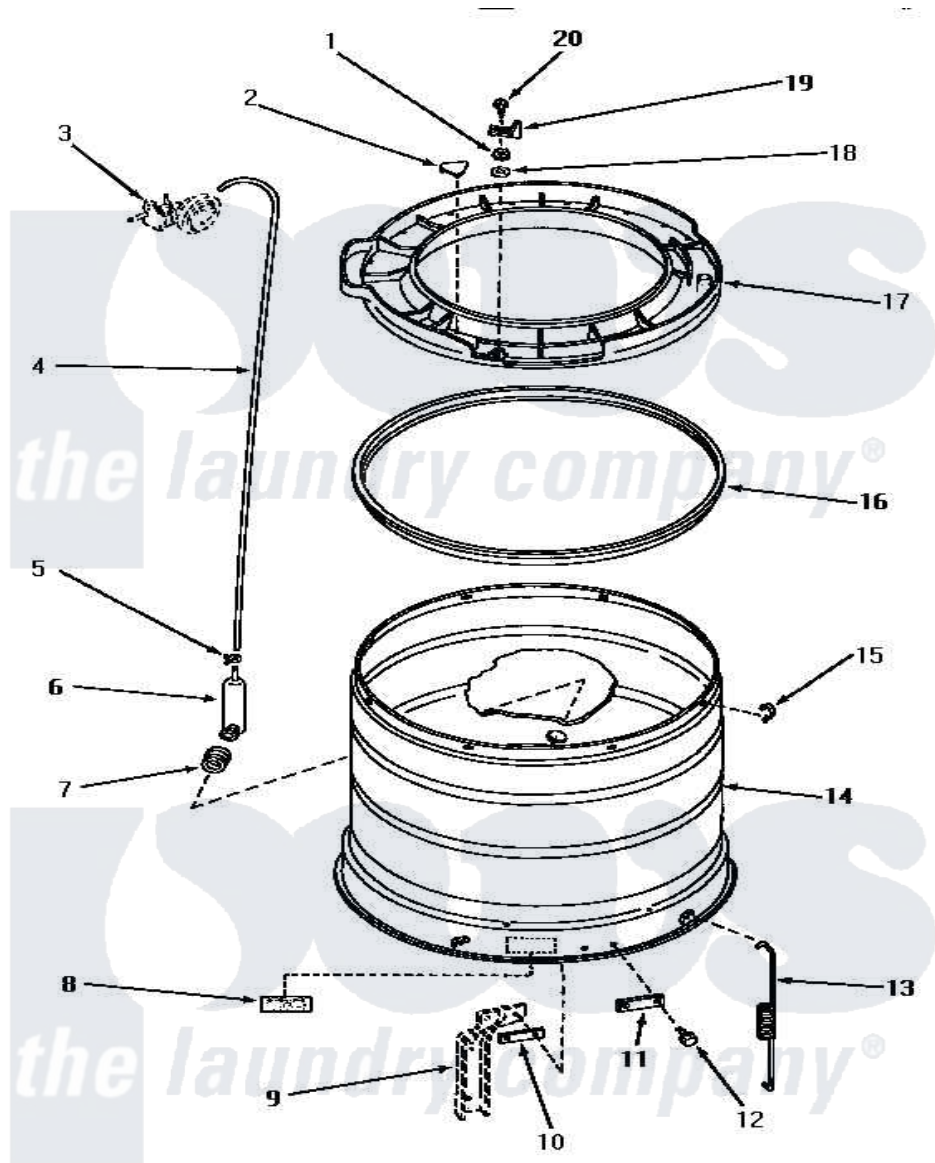

Amana NA8531 14 - OUTER TUB, COVER & PRESSURE HOSE

OUTER TUB, COVER AND PRESSURE HOSE

Amana [Residential Amana NA8531 Washer Parts](#) Parts Diagram 14 - OUTER TUB, COVER & PRESSURE HOSE
 Click on the part number to view part

Item	Original Part Number	Replaced By	Status	Part Description
1	03815			Lockwasher, No.10 Ext Shk
2	29901		Not Available	PLUG,SNAP-IN-OUTER TUB
3	Y00000000		Not Available	SEE NOTE PRESSURE SWITCH
4	29213	39125		Tubing 31
5	Y22294	596669		Clamp, Manifold
6	30243	40008501		Assembly, Pressure Bulb
7	29175	40037801		Grommet
8	Y27195		Not Available	STICKER
9	Y00000000		Not Available	SEE NOTE SUPPORT LEG
10	27927			Plate, Leg .032
11	27926			Plate, Leg .063
12	27205	40128701		Screw, 5/16-18 X .50
13	27239			Spring, Leg
14	30508		Not Available	TUB,OUTER
"	30509		Not Available	OUTER TUB
15	Y27017		Not Available	CLIP,SPRING

16	27184		Gasket, Tub Cover
17	31141	31153	Cover Outer Tub
18	23425	Not Available	WASHER,7/32IDX7/16ODX.
19	27247		Trigger, Out-Of-Bal Swi
20	27523	Not Available	SCREW