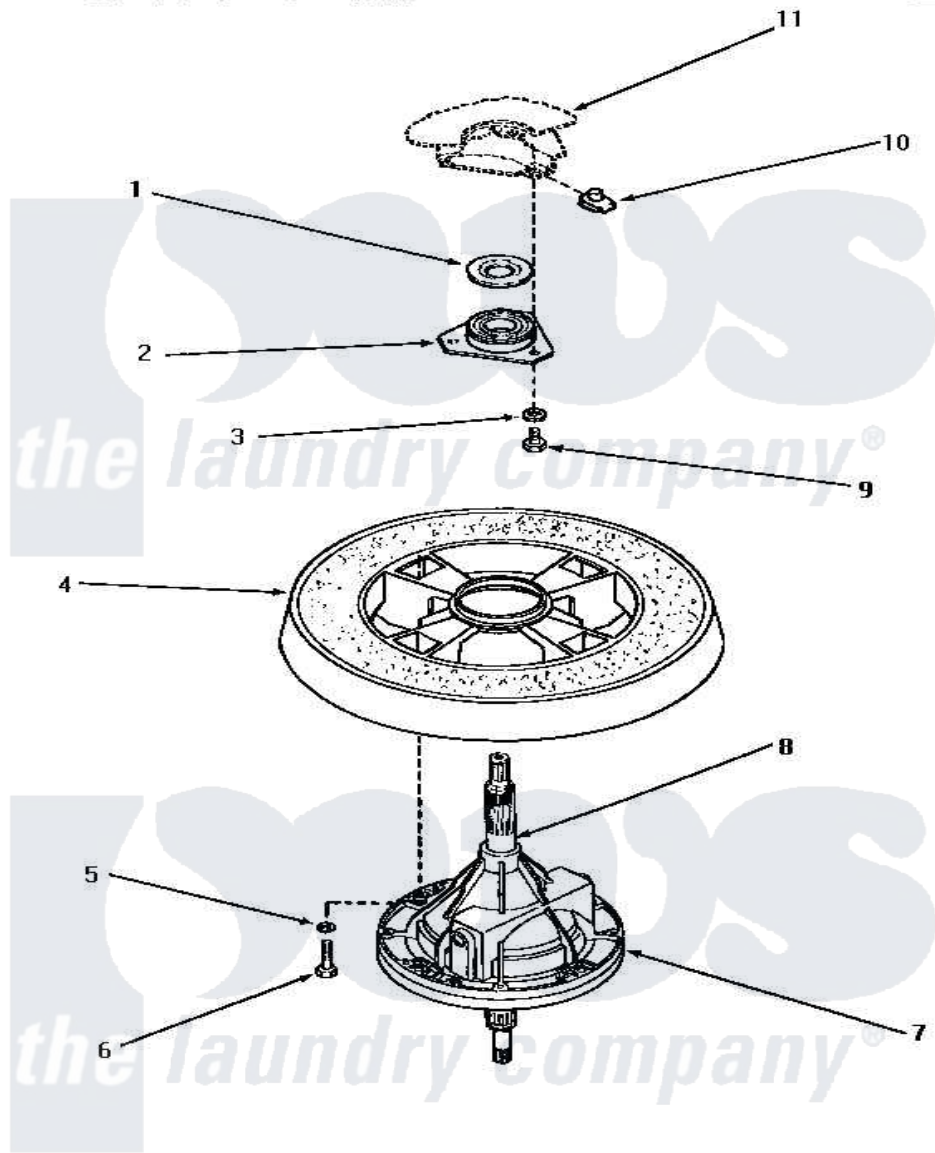

# Amana NA8531 19 - TRANSMISSION ASSY & BALANCE RING

## TRANSMISSION ASSEMBLY AND BALANCE RING

Amana [Residential Amana NA8531 Washer Parts](#) Parts Diagram 19 - TRANSMISSION ASSY & BALANCE RING  
 Click on the part number to view part

Item	Original Part Number	Replaced By	Status	Part Description
1	<a href="#">27187</a>			Flinger
2	27182	<a href="#">40004201P</a>		Main Bearing Assembly
3	<a href="#">04366</a>			Lockwasher, 5/16intshkp
4	Y29117		Not Available	ASSY, BALANCE RING-COMPL
5	<a href="#">02431</a>			Lockwasher, 1/4 Ext Shk
6	27200		Not Available	CAP SCREW
7	33227	<a href="#">33227P</a>		Assembly- Tran
8	<a href="#">27604P</a>			Never-Seeze 1 Oz Tube
9	01355		Not Available	SCREW
10	<a href="#">27222</a>			Nut, Retainer 5/16-18
11	Y00000000		Not Available	SEE NOTE OUTER TUB