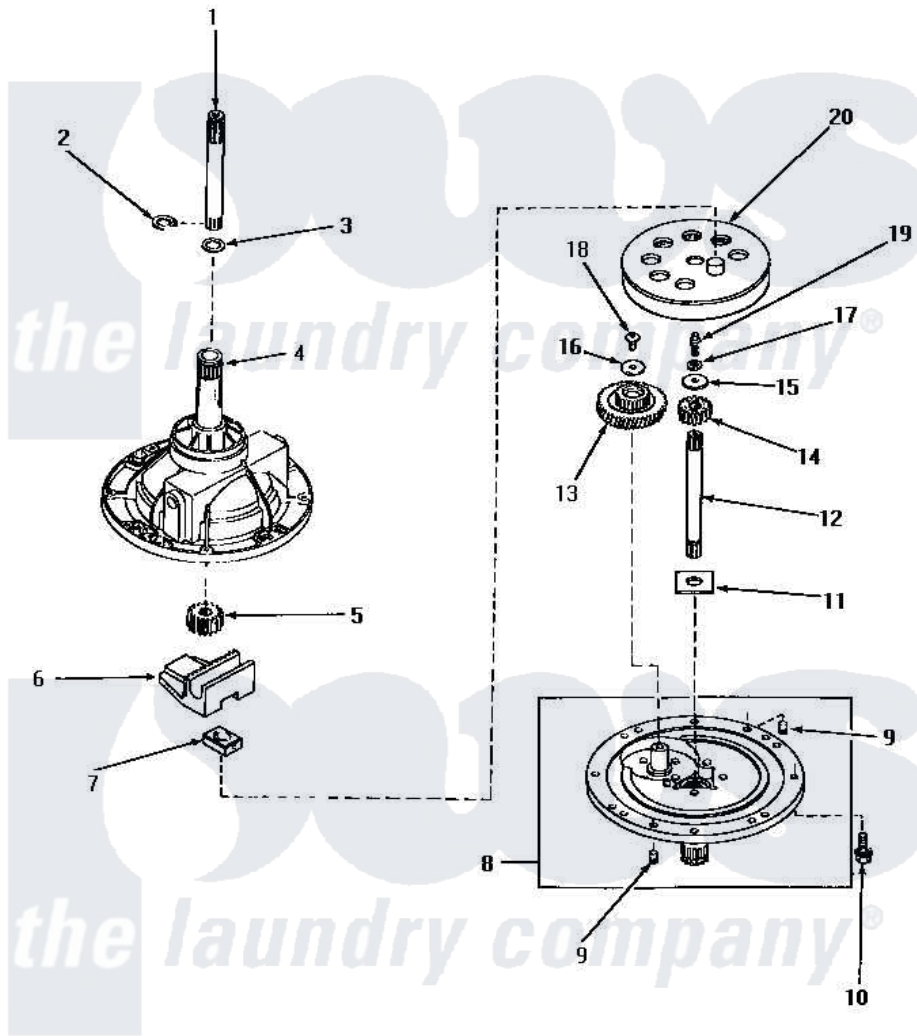

# Amana NA8631 01 - 30978 TRANSMISSION ASSY COMPONENTS

## COMPONENTS FOR 30978 TRANSMISSION ASSEMBLY

Amana [Residential Amana NA8631 Washer Parts](#) Parts Diagram 01 - 30978 TRANSMISSION ASSY COMPONENTS

[Click on the part number to view part](#)

Item	Original Part Number	Replaced By	Status	Part Description
1	29134	<a href="#">Y36570</a>		Shaft, Output
2	<a href="#">27197</a>			Ring, Retaining
3	20212	<a href="#">35092</a>		Washer, 3628id X 1.00 X .056
4	30037		Not Available	ASSY, TRANSMISSION CASExREPLACE
5	<a href="#">27003</a>			Pinion, Agitator
6	<a href="#">Y31526</a>			Rack
7	<a href="#">26493</a>			Slide
8	30945		Not Available	ASSY, TRANSMISSION COVExREPLACE
9	<a href="#">27172</a>			Pin, Dowel
10	31709		Not Available	SCREW, 1/4-20X1 HX SER/
11	<a href="#">27016</a>			Washer
12	27081	<a href="#">27081P</a>		Shaft Input Package
13	<a href="#">29161</a>			Gear, Reduction
14	<a href="#">Y29160</a>			Pinion, Drive
15	26509	<a href="#">40041501</a>		Washer

16	29260	Not Available	WASHER
17	<a href="#">21456</a>		Lockwasher, 1/4 Intshkp
18	<a href="#">29273</a>		Screw, 1/4-20 X 3/8
19	27030	Not Available	SCREW, 1/4-20 SPECIAL
20	<a href="#">26577</a>		Assembly, Gear And Stud
NI	28434P	Not Available	LOCTITE
"	<a href="#">27243P</a>		Oil, CW Transmission F-