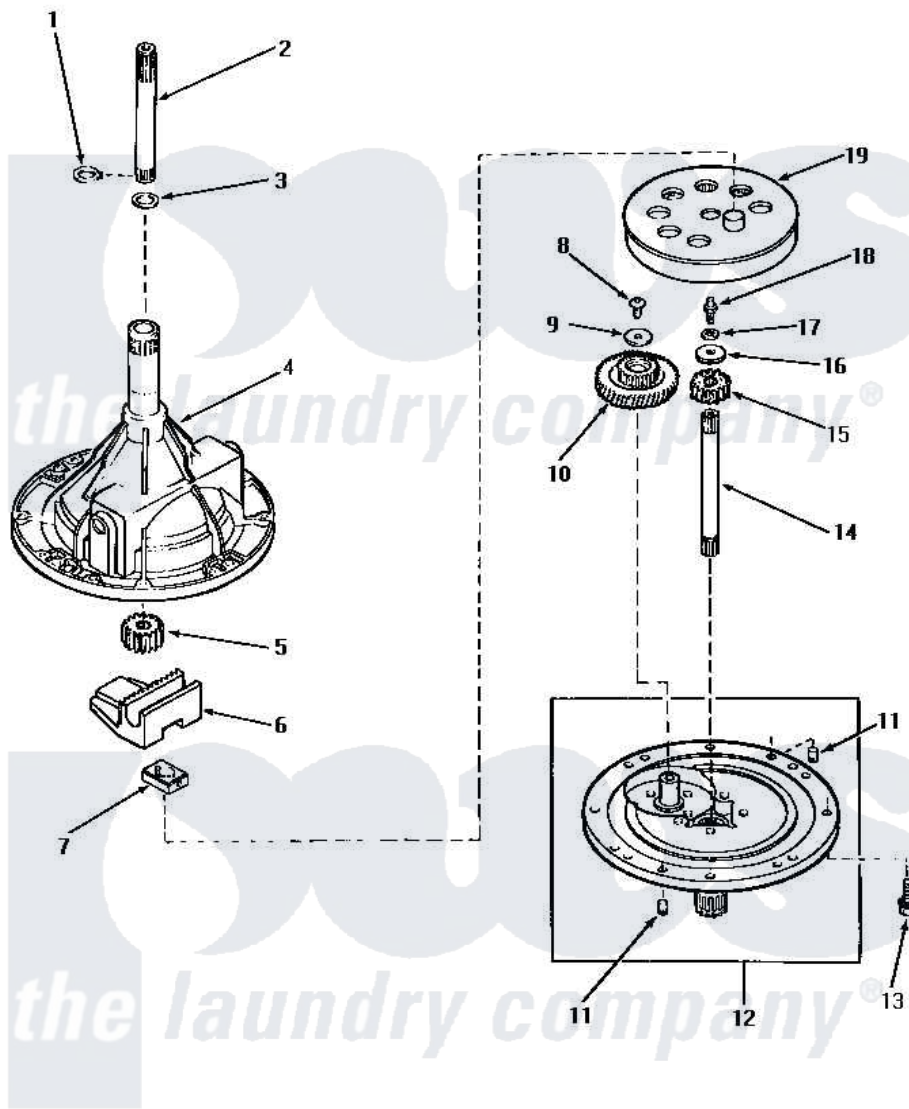

Amana NA8631 02 - 33227 TRANSMISSION ASSY COMPONENTS

COMPONENTS FOR 33227 TRANSMISSION ASSEMBLY

Amana [Residential Amana NA8631 Washer Parts](#) Parts Diagram 02 - 33227 TRANSMISSION ASSY COMPONENTS
 Click on the part number to view part

Item	Original Part Number	Replaced By	Status	Part Description
1	27197			Ring, Retaining
2	29134	Y36570		Shaft, Output
3	20212	35092		Washer, 3628id X 1.00 X .056
4	33223		Not Available	ASSY, TRANSMISSION CASE
5	27003			Pinion, Agitator
6	Y31526			Rack
7	26493			Slide
8	29273			Screw, 1/4-20 X 3/8
9	29260		Not Available	WASHER
10	29161			Gear, Reduction
11	27172			Pin, Dowel
12	33214		Not Available	TRANSMISSION COVER ASSEMBLY
13	32814		Not Available	SCREW, 1/4-20X7/8 SERRA
14	27081	27081P		Shaft Input Package
15	Y29160			Pinion, Drive
16	26509	40041501		Washer

17	21456		Lockwasher, 1/4 Intshkp
18	27030	Not Available	SCREW, 1/4-20 SPECIAL
19	26577		Assembly, Gear And Stud
NI	27243P		Oil, CW Transmission F-
"	28434P	Not Available	LOCTITE