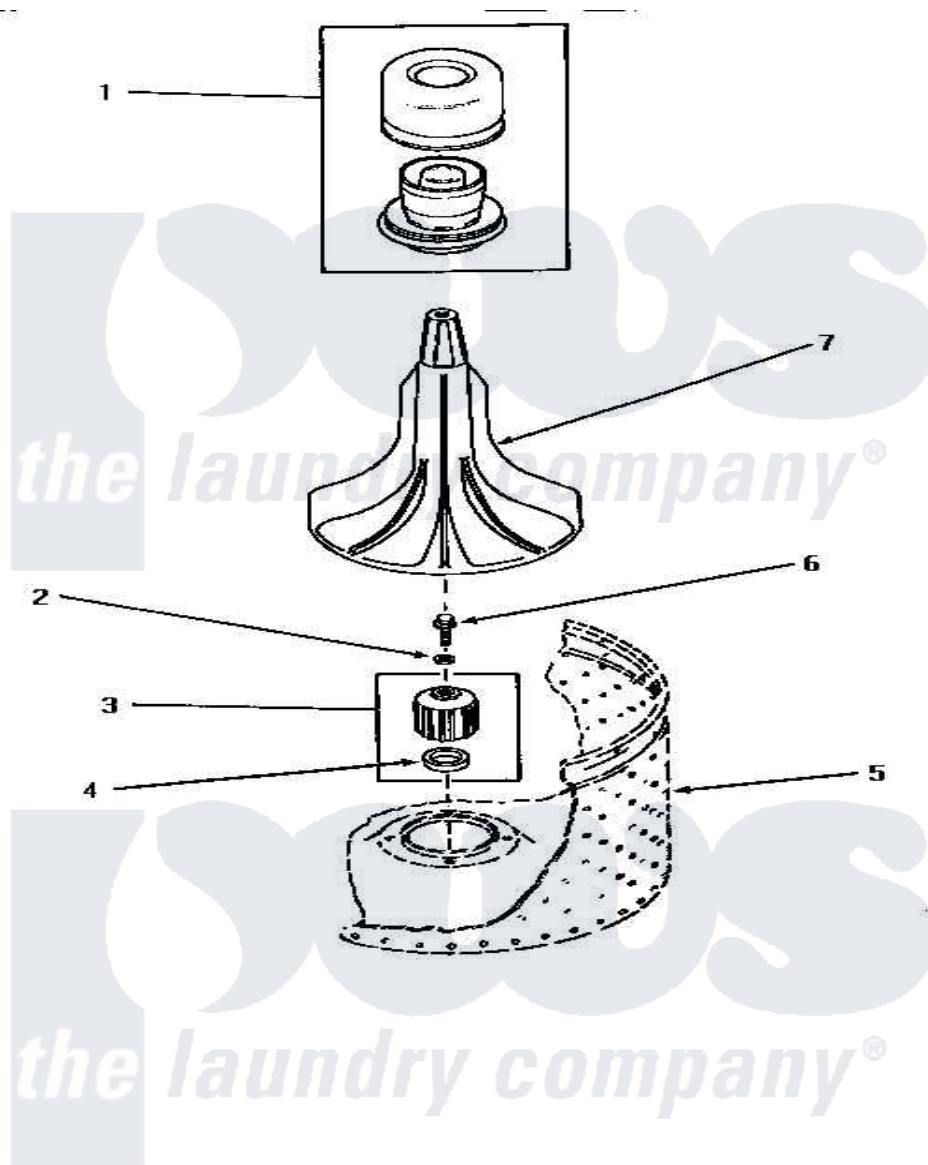

Amana NA8631 03 - AGITATOR, DRIVE BELL & SEAL KIT

AGITATOR, DRIVE BELL AND SEAL KIT

Amana [Residential Amana NA8631 Washer Parts](#) Parts Diagram 03 - AGITATOR, DRIVE BELL & SEAL KIT
 Click on the part number to view part

Item	Original Part Number	Replaced By	Status	Part Description
1	30857	33510		Assembly, Dispenser-Fabric
2	30853		Not Available	SEAL
3	30071P	R9900189		Kit, Drive Bell And Seal
4	Y00000000		Not Available	SEE NOTE SEAL SEAT
5	Y00000000		Not Available	SEE NOTE WASHTUB
6	30852			Screw, No.8-1/4 X 20 X 3/
7	30855	40000501W		Agitator, Flex Vane
NI	442P3	R9900189		Kit, Drive Bell And Seal