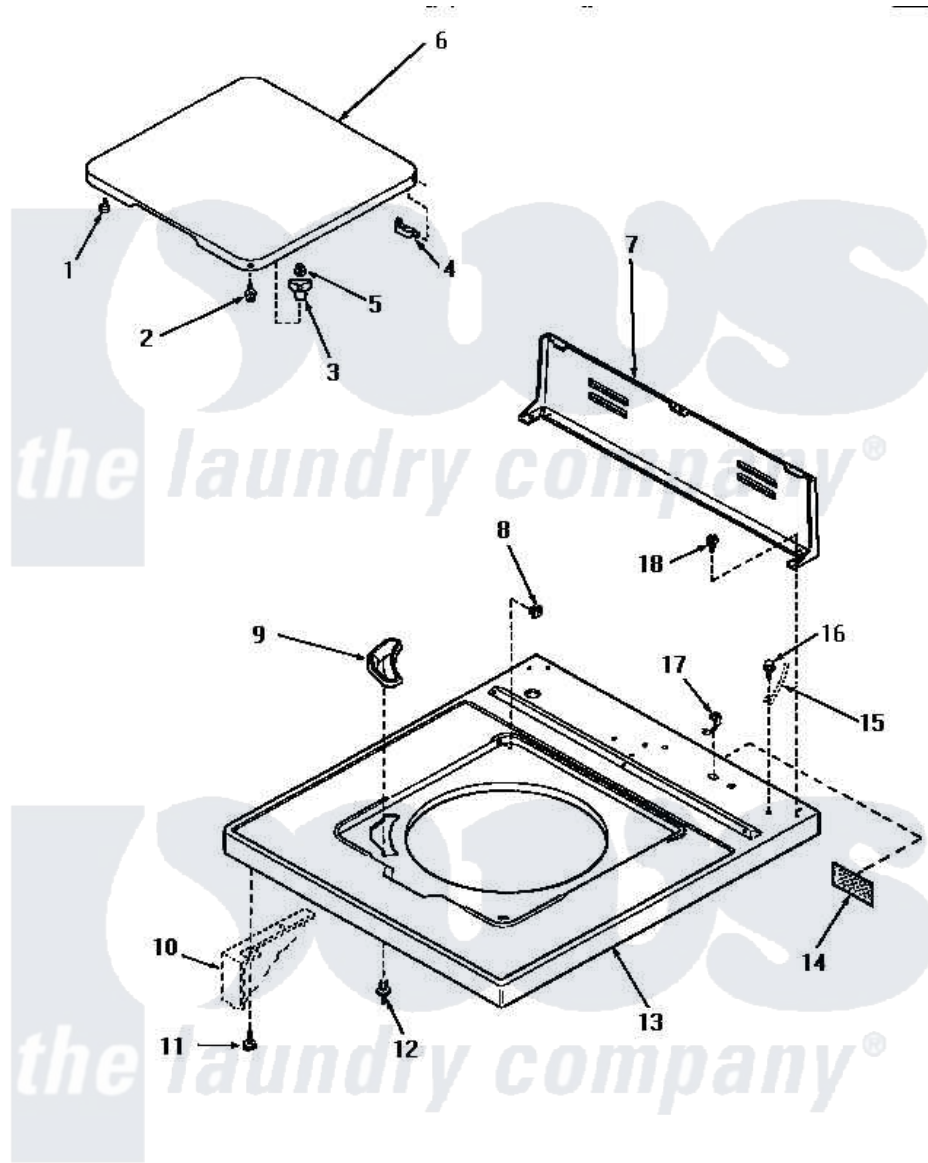

Amana NA8631 05 - CAB TOP/LOADING DR & CTRL HOOD REAR PAN

CABINET TOP, LOADING DOOR AND CONTROL HOOD REAR PANEL

Amana Residential Amana NA8631 Washer Parts Diagram 05 - CAB TOP/LOADING DR & CTRL HOOD REAR PAN

[Click on the part number to view part](#)

Item	Original Part Number	Replaced By	Status	Part Description
1	32507	40038001		Bumper
2	27203		Not Available	ASSY,SCREW & WASHER
3	27149			Catch, Lid Switch
4	27626		Not Available	HINGE,HIDDEN
5	21752			Nut, 8-32 Hex Brilock
6	31314L		Not Available	LOADING DOOR, ALMOND
"	31314H		Not Available	LID,W/INSTRUCTIONS
"	31314W		Not Available	LOADING DOOR, WHITE
7	31230		Not Available	CONTROL HOOD REAR PANEL
8	27625			Bushing
9	32786		Not Available	BLEACH DISPENSER
10	Y00000000		Not Available	SEE NOTE CABINET
11	Y31644	27001200		Screw
12	56534			Barrel, Support
13	32808			Cabinet Top