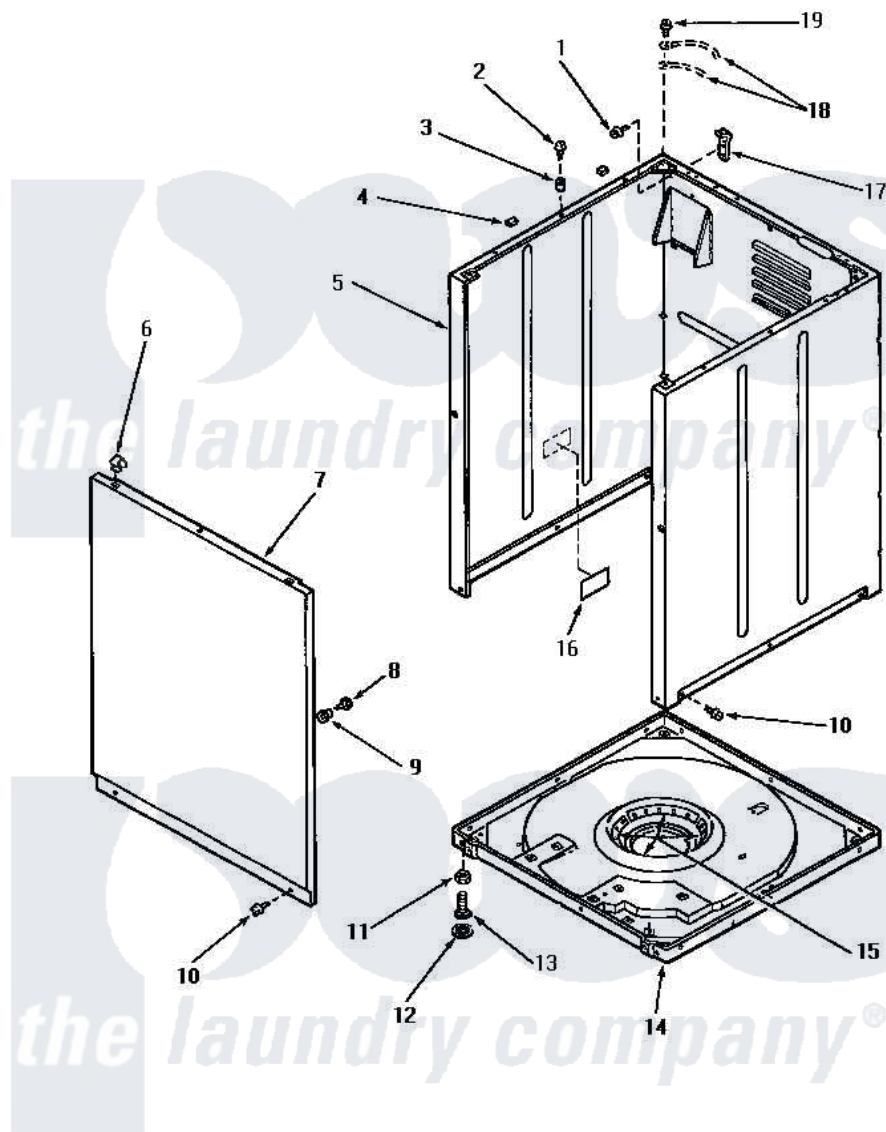

Amana NA8631 06 - FRONT PANEL, CABINET & BASE

FRONT PANEL, CABINET AND BASE

Amana Residential Amana NA8631 Washer Parts Parts Diagram 06 - FRONT PANEL, CABINET & BASE
 Click on the part number to view part

Item	Original Part Number	Replaced By	Status	Part Description
1	51780	3390631		Screw, 10-16 X 3/8
2	56086	Y014874		Screw, Idler Arm And Sleeve
3	56079	505187		Locator, Panel
4	Y56128			Pad, Bumper
5	31669HP		Not Available	REPL BY 34475HP
"	31669WP	38612WP		Kit-Service
"	31669LP	38612LP		Kit Service Cabinet
6	28835	22001650		Fastener, Spring
7	32708H		Not Available	PANEL,FRONT
"	32708L	32708LP		Panel, Front
"	32708W	32708WP		Panel Front
8	32671	Y014874		Screw, Idler Arm And Sleeve
9	28102			Locator, Panel
10	27196	27001200		Screw
11	28199		Not Available	LOCKNUT
12	21749	40016001		Foot, Rubber

13	20409	22003428	Leg, Adjustable
14	31653P		Assembly, Base-Complete-G90
15	434P3	Not Available	KIT, SNUBBER PAD
16	33285	Not Available	TAPE, 1 INCH SQUARE, DBL
17	Y27103		Hinge, Hold-Down Lug
18	Y00000000	Not Available	SEE NOTE GROUND WIRES -- (GREEN)
19	56392	Not Available	SCREW, 8-18 X 3/8 TAPPI
NI	26594P		Grease, Silicone - 2 Oz Tube