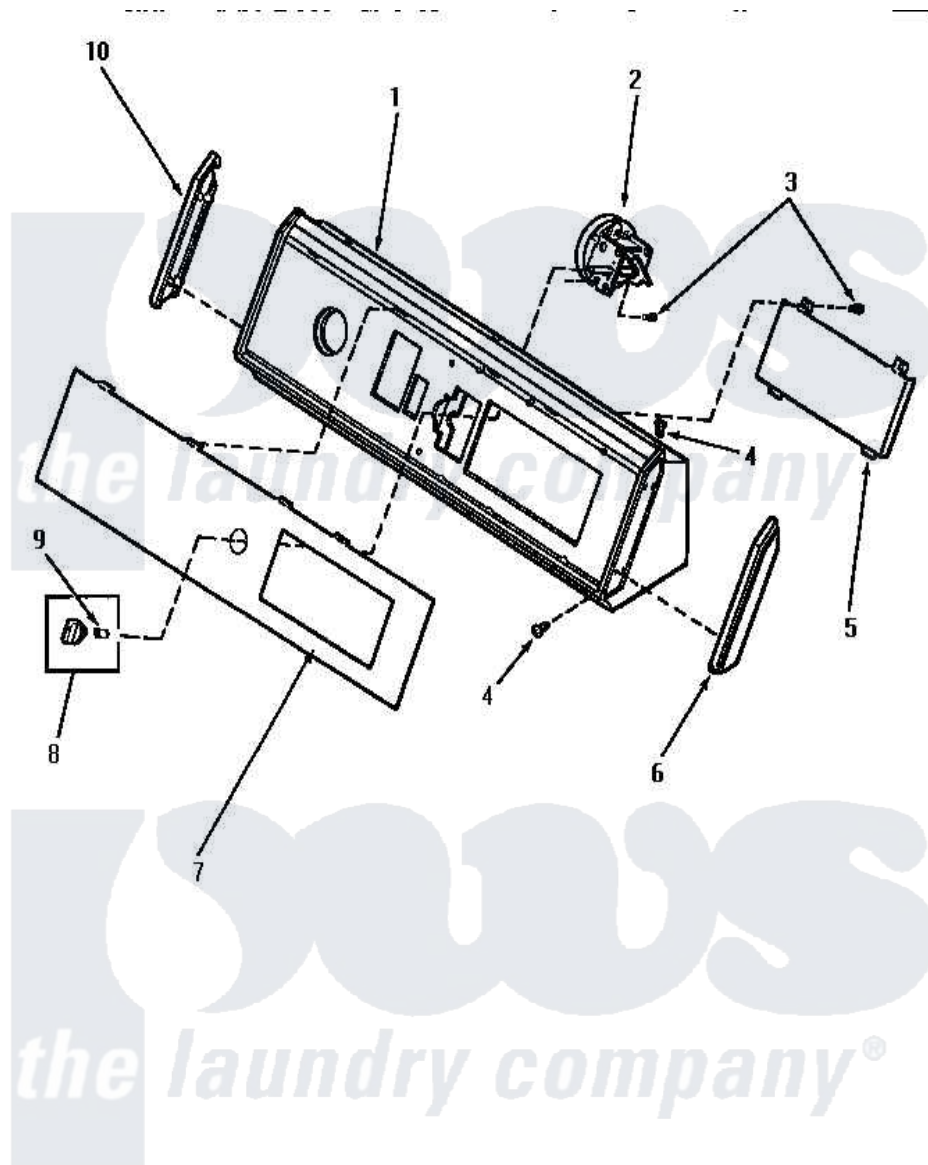

Amana NA8631 07 - GRAPHIC PANEL, CONTROL HOOD & CONTROLS

GRAPHIC PANEL, CONTROL HOOD AND CONTROLS

Amana [Residential Amana NA8631 Washer Parts](#) Parts Diagram 07 - GRAPHIC PANEL, CONTROL HOOD & CONTROLS

[Click on the part number to view part](#)

Item	Original Part Number	Replaced By	Status	Part Description
"	NOTE:		Not Available	SIPHON BREAK KIT MUST BE INSTALLED IN DRAIN HOSE IF THE DRAIN RECEPTACLE IS LOWER THAN THE CABINET TOP OF THE WASHER.
1	31224		Not Available	HOOD,CONTROL-BLACK
3	31260			Screw, No.8 X 3/8 Ind H
4	31752		Not Available	SCREW,No.8ABX3/4 POZIDRI
5	31304		Not Available	ELECTRONIC CONTROL
6	32342			Insert, Control Hood-R.
9	10519		Not Available	RETAINER
10	32343		Not Available	INSERT,CONTROL HOOD-L.