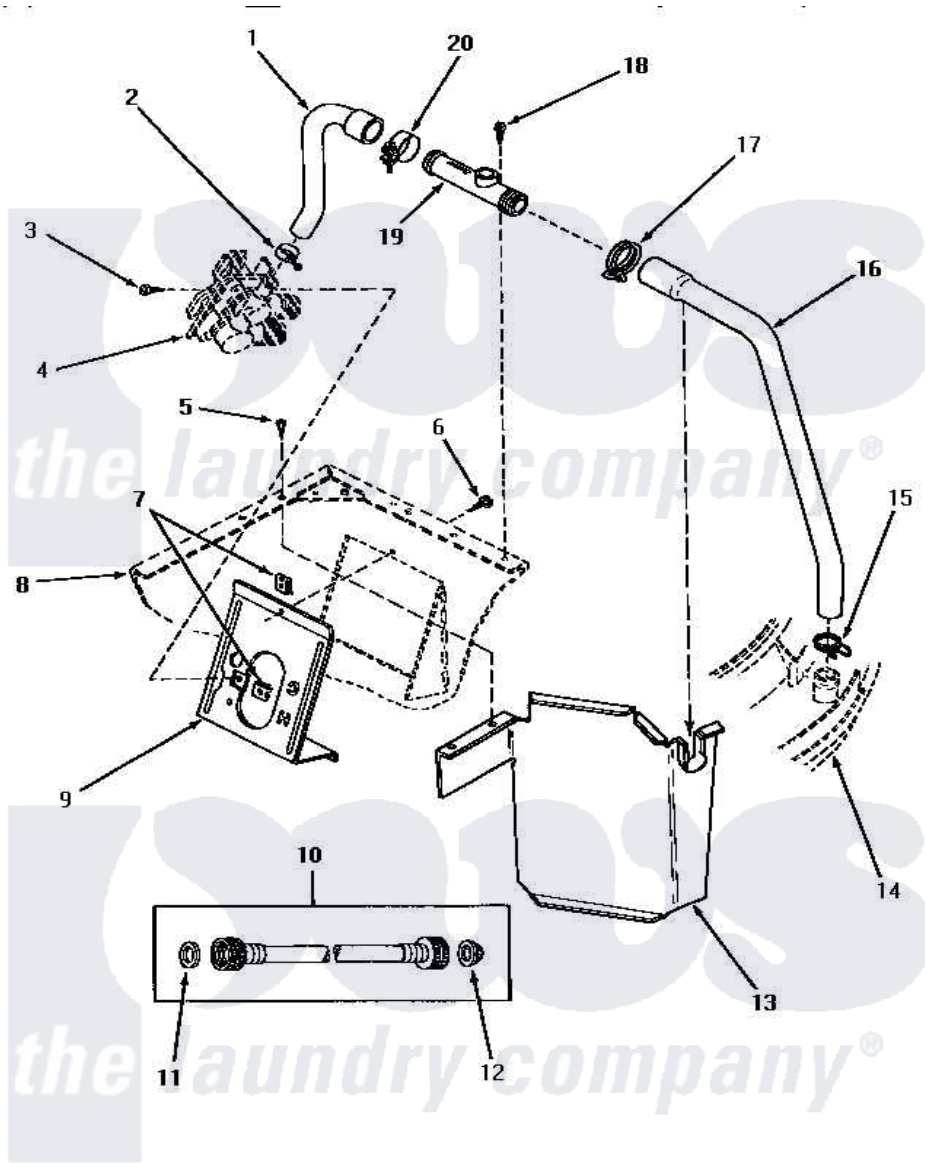

Amana NA8631 08 - HOSES/BACK FL PREVENTER & VLV BRKT

INLET HOSE, FILLER HOSE, BACK FLOW PREVENTER AND MIXING VALVE MOUNTING BRACKET

Amana [Residential Amana NA8631 Washer Parts](#) Parts Diagram 08 - HOSES/BACK FL PREVENTER & VLV BRKT
 Click on the part number to view part

Item	Original Part Number	Replaced By	Status	Part Description
1	27183			Hose, Mixing Valve
2	27643	596669		Clamp, Manifold
3	56392		Not Available	SCREW,8-18 X 3/8 TAPPI
4	Y00000000		Not Available	SEE NOTE MIXING VALVE
5	33316	489464		Screw
6	56392		Not Available	SCREW,8-18 X 3/8 TAPPI
7	54038			NUt, Speed U-Type
8	Y00000000		Not Available	SEE NOTE CABINET
9	32837	39407		Bracket, Valve
10	28330P	202860		Inlet Hose Assembly
11	20290	Y013783		Washer, Inlet Hose
12	28605	22002960		Strainer, Washer Inlet
13	33098		Not Available	ENCLOSURE,MIXING VALVE
14	Y00000000		Not Available	SEE NOTE OUTER TUB COVER
15	29210			Hose Clamp
16	31140			Hose, Water Inlet

17	29176	285655	Clamp, Hose
18	23962	W10116760	Screw
19	27118	34280	Assembly, Backflow Prevento
20	27152	Not Available	CLAMP HOSE