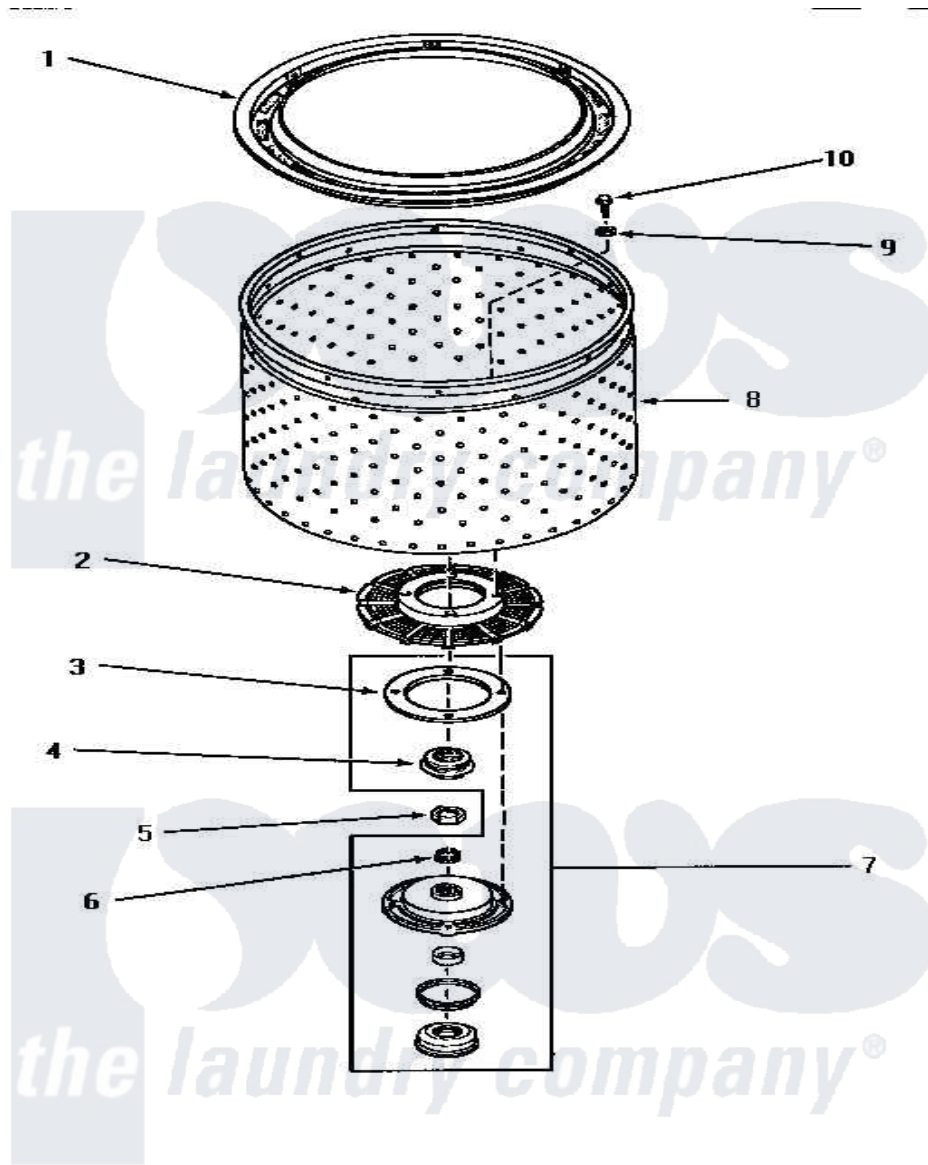

Amana NA8631 09 - LINT FILTER, WASHTUB & HUB

LINT FILTER, WASHTUB AND HUB

Amana Residential Amana NA8631 Washer Parts Parts Diagram 09 - LINT FILTER, WASHTUB & HUB
 Click on the part number to view part

Item	Original Part Number	Replaced By	Status	Part Description
1	30944	33521		Filter Lint/Clothes Guard
2	32998	39371		Filter Lin
3	27125	39122		Gasket, Washtub
4	Y00000000		Not Available	SEE NOTE SEAL HEAD -- (INCLUDED WITH 442P3 KIT)
5	Y29220	40016301		Nut, Lock
6	29728	40008301		Insert, Spline
7	495P3	R9900552		Hub And Seal
8	28138		Not Available	WASHTUB, STAINLESS STEEL
"	29074	39252P		Wash Tub
"	33295	39252P		Wash Tub
"	33245			Washtub, Stainless Steel
9	28094			Gasket
10	27202	W1011678Z		Screw