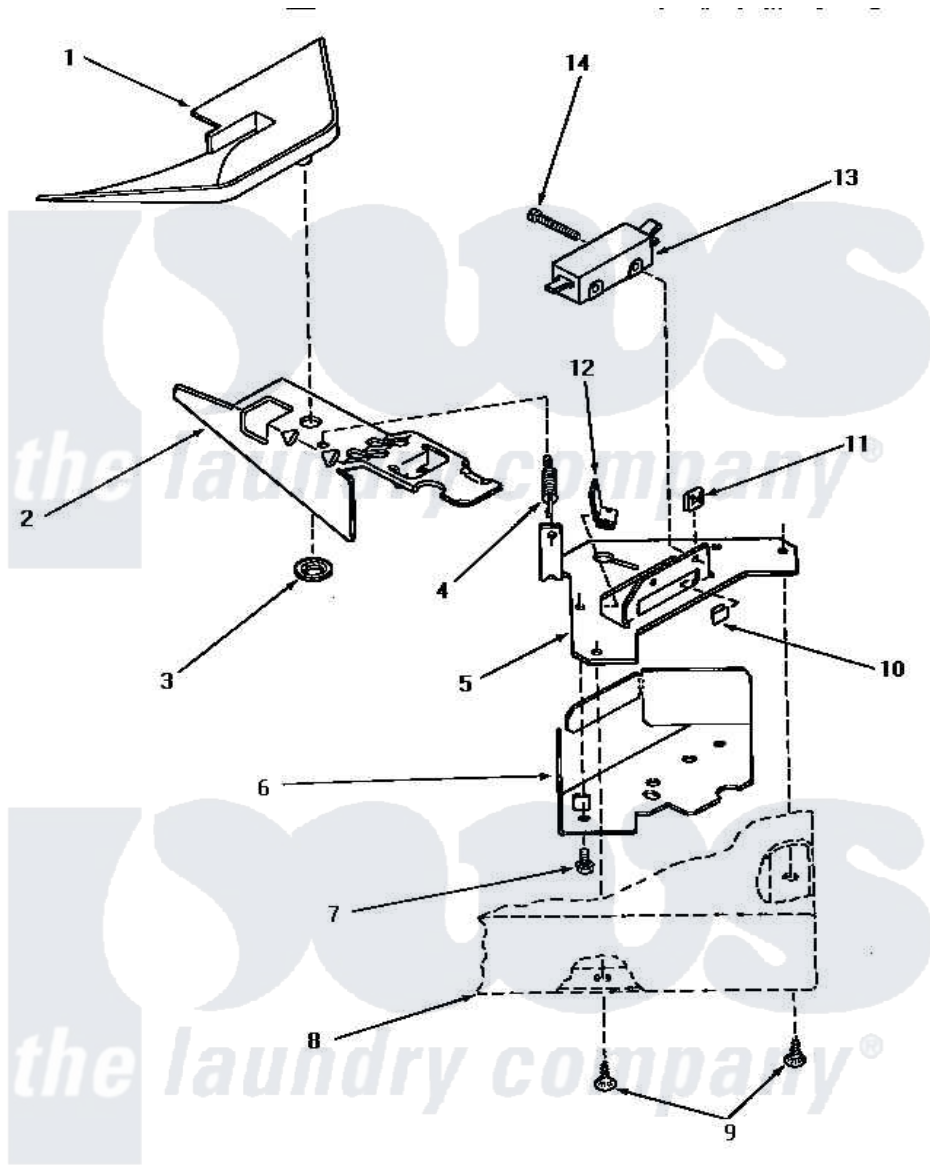

# Amana NA8631 10 - LOADING DOOR SWITCH & BRACKET ASSY

## LOADING DOOR SWITCH AND BRACKET ASSEMBLY

Amana [Residential Amana NA8631 Washer Parts](#) Parts Diagram 10 - LOADING DOOR SWITCH & BRACKET ASSY  
 Click on the part number to view part

Item	Original Part Number	Replaced By	Status	Part Description
1	29042		Not Available	SHIELD,LID SWITCH
2	<a href="#">27602</a>			Lever, Out-Of-Bal Switch
3	<a href="#">29043</a>			Nut, Push
4	<a href="#">27603</a>			Spring, Switch Lever
5	27250		Not Available	BRACKET,OUT-OF-BAL SWI
6	33086		Not Available	ENCLOSURE,LID SWITCH
7	23222	<a href="#">3177991</a>		Screw
8	Y00000000		Not Available	SEE NOTE CABINET TOP
9	<a href="#">28193</a>			Screw, 8-1/2 Tapping W/
10	<a href="#">27610</a>			Clip, U
11	27248		Not Available	NUT,SPEED U-TYPE
12	<a href="#">Y27837</a>			Clip, Speed-"U" Type
13	27249		Not Available	SWITCH
14	Q6516		Not Available	SCREW,6-32 X 1 ROUND H