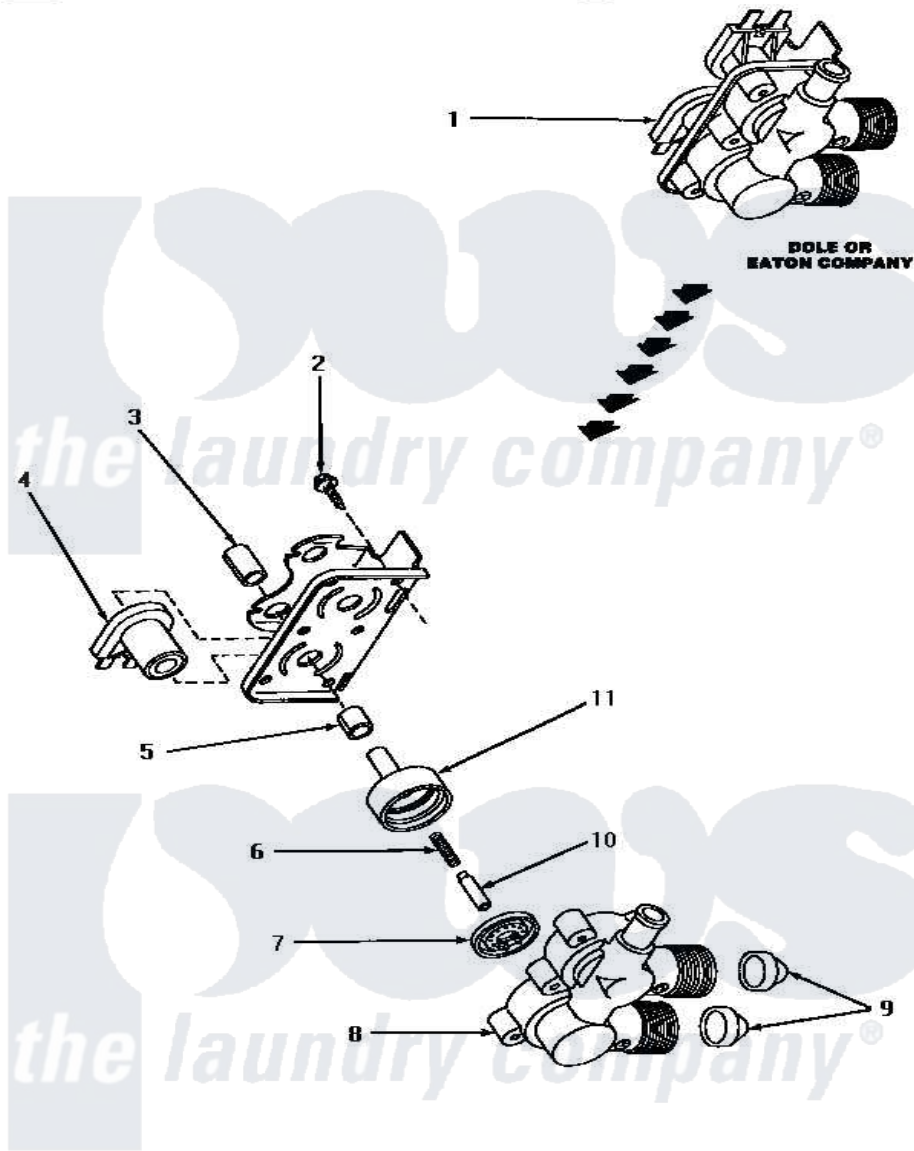

Amana NA8631 11 - MIXING VALVE ASSY

**MIXING VALVE ASSEMBLY
(Dole or Eaton Company)**

Amana [Residential Amana NA8631 Washer Parts](#) Parts Diagram 11 - MIXING VALVE ASSY
[Click on the part number to view part](#)

Item	Original Part Number	Replaced By	Status	Part Description
1	27156	33930		Valve, Mixing
2	25817C		Not Available	SCREW
3	24128		Not Available	SLEEVE, LONG
4	24126	33930		Valve, Mixing
5	24129		Not Available	SLEEVE, SHORT
6	24131		Not Available	SPRING
7	24134		Not Available	DIAPHRAGM
8	Y24159	33930		Valve, Mixing
9	24122	22002960		Strainer, Washer Inlet
10	24132		Not Available	ARMATURE
11	24130			Guide, Armature