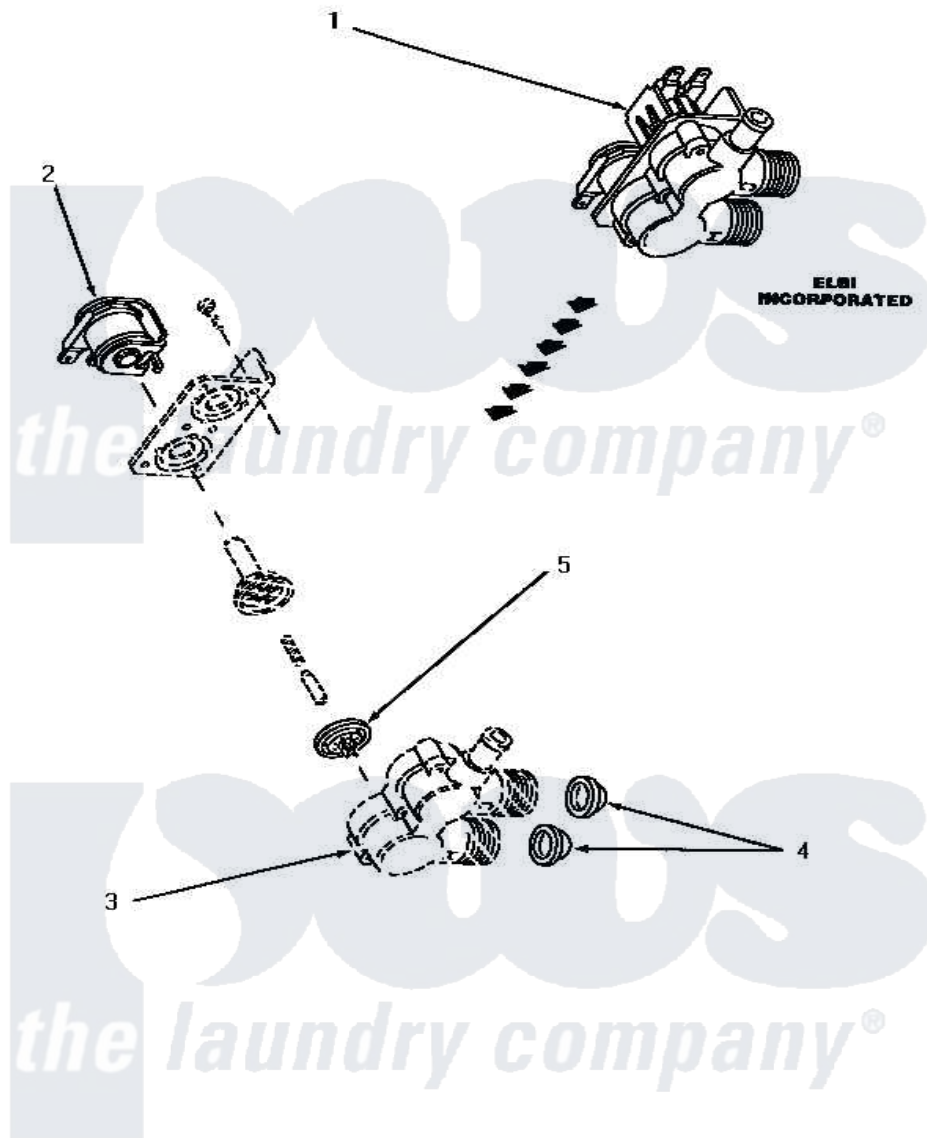

Amana NA8631 12 - MIXING VALVE ASSY

MIXING VALVE ASSEMBLY (Elbi Incorporated)

Amana [Residential Amana NA8631 Washer Parts](#) Parts Diagram 12 - MIXING VALVE ASSY
 Click on the part number to view part

Item	Original Part Number	Replaced By	Status	Part Description
1	27156	33930		Valve, Mixing
2	33084		Not Available	SOLENOID,MIXING VALVE
3	Y00000000		Not Available	SEE NOTE VALVE BODY -- (RED)
4	24122	22002960		Strainer, Washer Inlet
5	33079		Not Available	DIAPHRAM,MIXING VALVE-