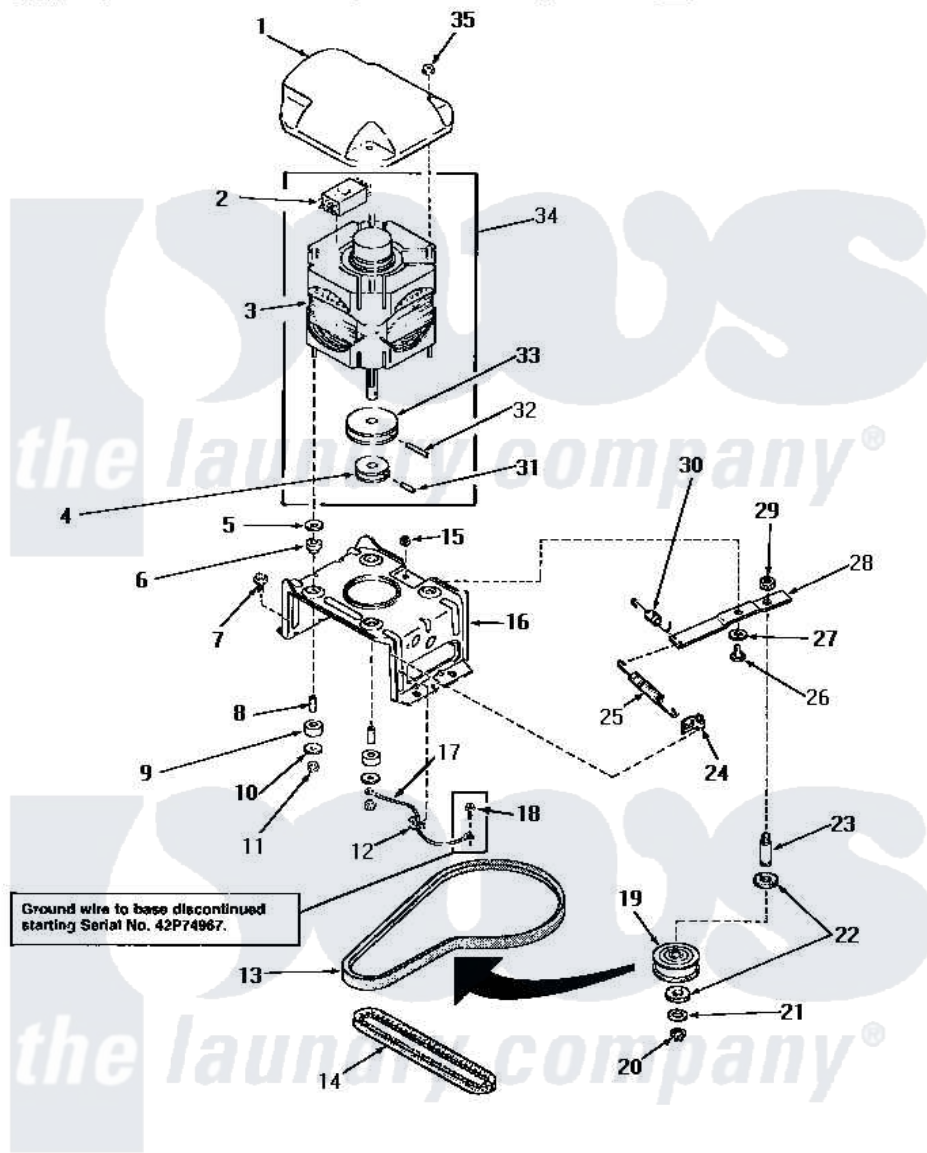

# Amana NA8631 13 - MOTOR, MTG BRACKET, BELTS & IDLER ASSY

## MOTOR, MOUNTING BRACKET, BELTS AND IDLER ASSEMBLY

Amana [Residential Amana NA8631 Washer Parts](#) Parts Diagram 13 - MOTOR, MTG BRACKET, BELTS & IDLER ASSY  
 Click on the part number to view part

Item	Original Part Number	Replaced By	Status	Part Description
1	<a href="#">27136</a>			Shield, Motor
2	30897A	<a href="#">30897AP</a>		Switch- MO
"	24140		Not Available	SWITCH,MOTOR
3	30897	<a href="#">27179P</a>		Motor-Drve
4	Y27104		Not Available	PULLEY,MOTOR
5	03888		Not Available	WASHER
6	<a href="#">01952A</a>			Mounting, Rubber
7	Y31645	<a href="#">27001200</a>		Screw
8	27181		Not Available	SPACER,MOTOR
9	01953		Not Available	WASHER,LOWER MOTOR MOU
10	03888		Not Available	WASHER
11	<a href="#">23604</a>			Nut, Hex 10-32 Lock
12	Y00161	<a href="#">B5733302</a>		Clip, Ground
13	<a href="#">28808</a>			Belt, Agitate And Spin
14	<a href="#">27155</a>			Belt, Pump
15	52566	<a href="#">27001225</a>		Nut, Jam Mid Lock 1/4-20

16	<a href="#">28791</a>		Bracket, Motor Mount
17	Y00000000	Not Available	SEE NOTE GROUND WIRE, GREEN
18	26592	Not Available	HEX HEAD SCREW
19	28800	Not Available	WHEEL, IDLER
20	<a href="#">23748</a>		Ring, Retaining
21	<a href="#">52549</a>		Washer, 501 ID X3/4 Odx
22	<a href="#">Y29443</a>		Washer, Felt
23	<a href="#">28802</a>		Shaft, Idler
24	<a href="#">28849</a>		Clip, Spring
25	28807	<a href="#">37366</a>	Spring, Idler
26	27229	<a href="#">40038901</a>	Screw, 1/4-20
27	81392	<a href="#">40054701</a>	Washer
28	31054	<a href="#">40041002</a>	Lever, Idler
29	28803	<a href="#">2221070</a>	Clamp, Nylon
30	30620	Not Available	SPRING, IDLER LEVER HEL
31	<a href="#">10416</a>		Pin, Roll
32	<a href="#">23750</a>		Pin, Roll
33	27171	Not Available	PULLEY, MOTOR
34	27658	<a href="#">27179P</a>	Motor-Drive
35	<a href="#">27201</a>		Locknut
NI	20605	Not Available	LUBE, HI TEMPERATURE-56
"	258P3	Not Available	KIT, CAPACITOR