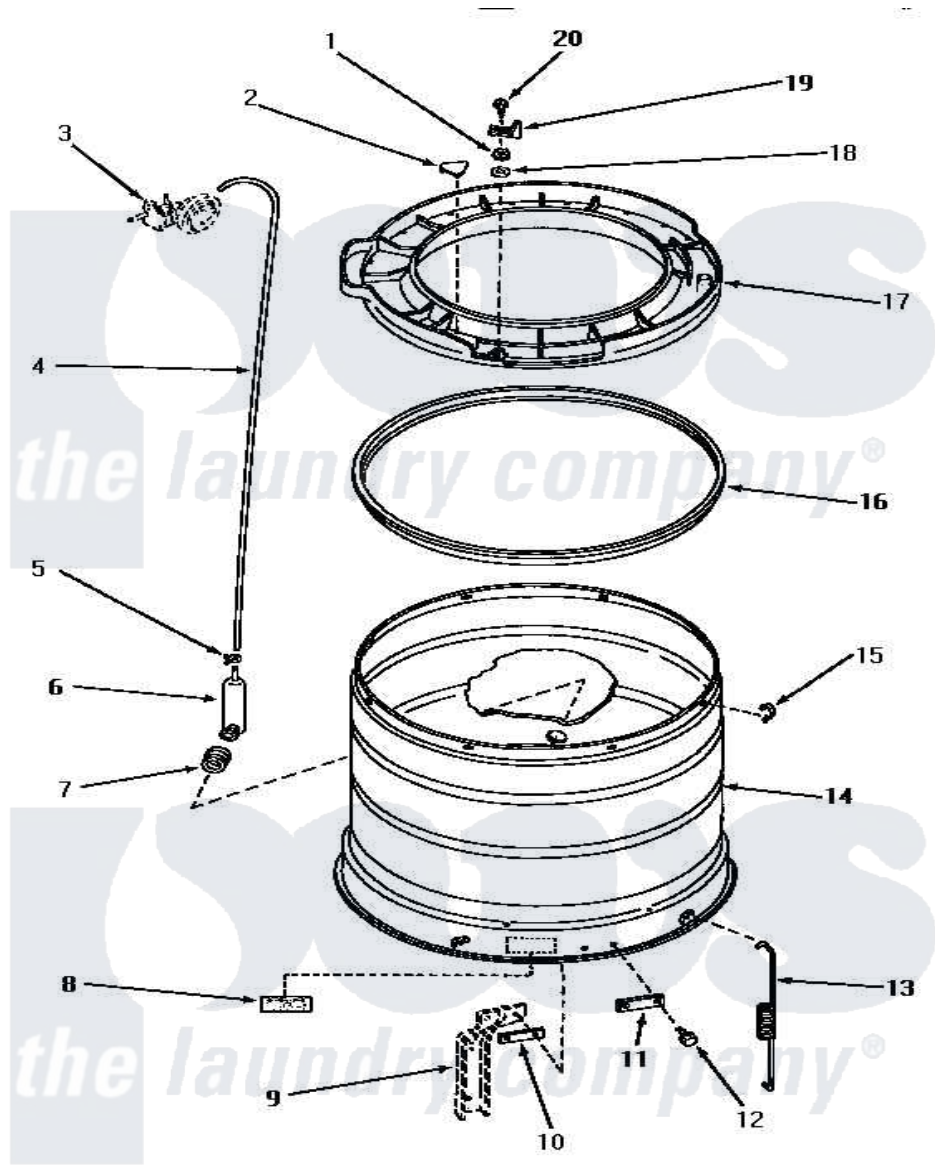

Amana NA8631 14 - OUTER TUB, COVER & PRESSURE HOSE

OUTER TUB, COVER AND PRESSURE HOSE

Amana [Residential Amana NA8631 Washer Parts](#) Parts Diagram 14 - OUTER TUB, COVER & PRESSURE HOSE
 Click on the part number to view part

Item	Original Part Number	Replaced By	Status	Part Description
1	03815			Lockwasher, No.10 Ext Shk
2	29901		Not Available	PLUG,SNAP-IN-OUTER TUB
3	Y00000000		Not Available	SEE NOTE PRESSURE SWITCH
4	29213	39125		Tubing 31
5	Y22294	596669		Clamp, Manifold
6	30243	40008501		Assembly, Pressure Bulb
7	29175	40037801		Grommet
8	Y27195		Not Available	STICKER
9	Y00000000		Not Available	SEE NOTE SUPPORT LEG
10	27927			Plate, Leg .032
11	27926			Plate, Leg .063
12	27205	40128701		Screw, 5/16-18 X .50
13	27239			Spring, Leg
14	30508		Not Available	TUB,OUTER
"	30509		Not Available	OUTER TUB
15	Y27017		Not Available	CLIP,SPRING

16	27184		Gasket, Tub Cover
17	31141	31153	Cover Outer Tub
18	23425	Not Available	WASHER,7/32IDX7/16ODX.
19	27247		Trigger, Out-Of-Bal Swi
20	27523	Not Available	SCREW