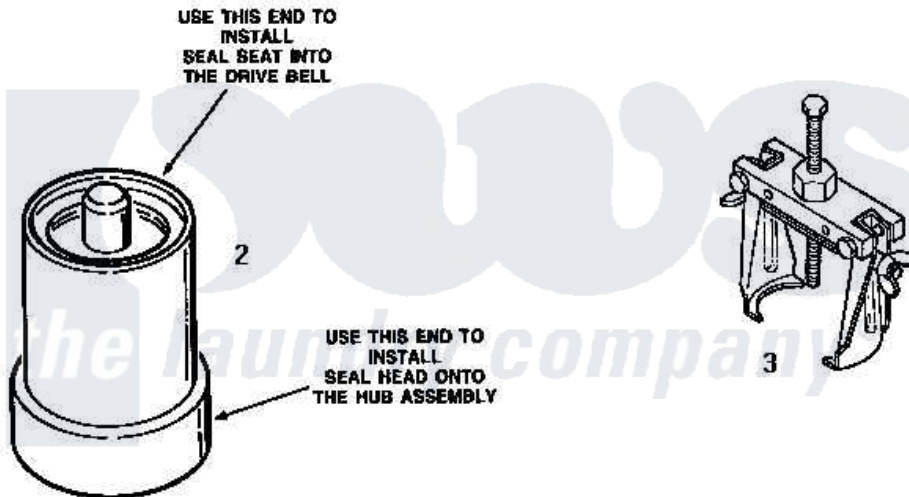

*the laundry company*<sup>®</sup>

Amana [Residential Amana NA8631 Washer Parts](#) Parts Diagram 18 - SPECIAL TOOLS  
 Click on the part number to view part

Item	Original Part Number	Replaced By	Status	Part Description
1	<a href="#">254P4P</a>			Agitator Hooks
2	255P4		Not Available	TOOL,SEAL INSTALLING
3	253P4	<a href="#">294P4</a>		Bell Tool