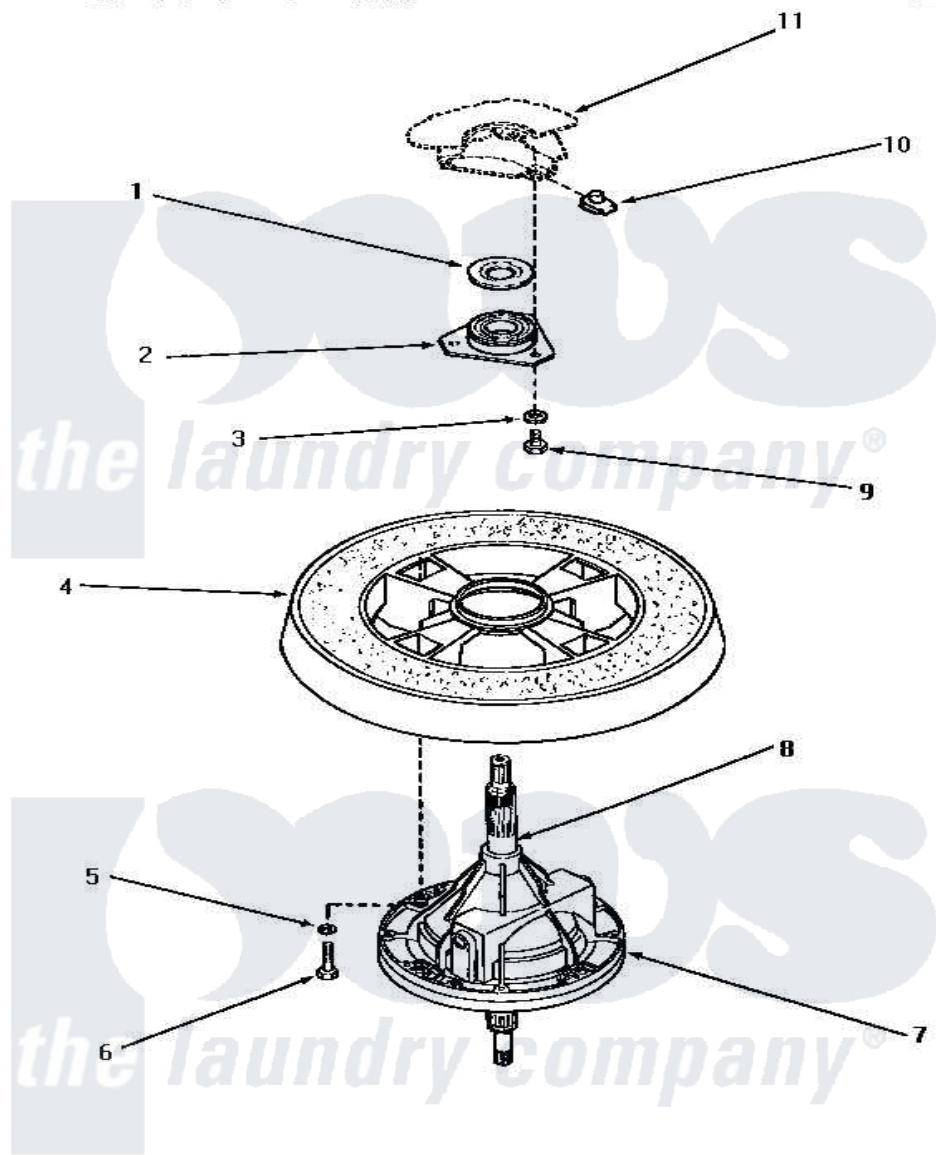

# Amana NA8631 19 - TRANSMISSION ASSY & BALANCE RING

## TRANSMISSION ASSEMBLY AND BALANCE RING

Amana [Residential Amana NA8631 Washer Parts](#) Parts Diagram 19 - TRANSMISSION ASSY & BALANCE RING  
 Click on the part number to view part

Item	Original Part Number	Replaced By	Status	Part Description
1	<a href="#">27187</a>			Flinger
2	27182	<a href="#">40004201P</a>		Main Bearing Assembly
3	<a href="#">04366</a>			Lockwasher, 5/16intshkp
4	Y29117		Not Available	ASSY, BALANCE RING-COMPL
5	<a href="#">02431</a>			Lockwasher, 1/4 Ext Shk
6	27200		Not Available	CAP SCREW
7	33227	<a href="#">33227P</a>		Assembly- Tran
8	<a href="#">27604P</a>			Never-Seeze 1 Oz Tube
9	01355		Not Available	SCREW
10	<a href="#">27222</a>			Nut, Retainer 5/16-18
11	Y00000000		Not Available	SEE NOTE OUTER TUB