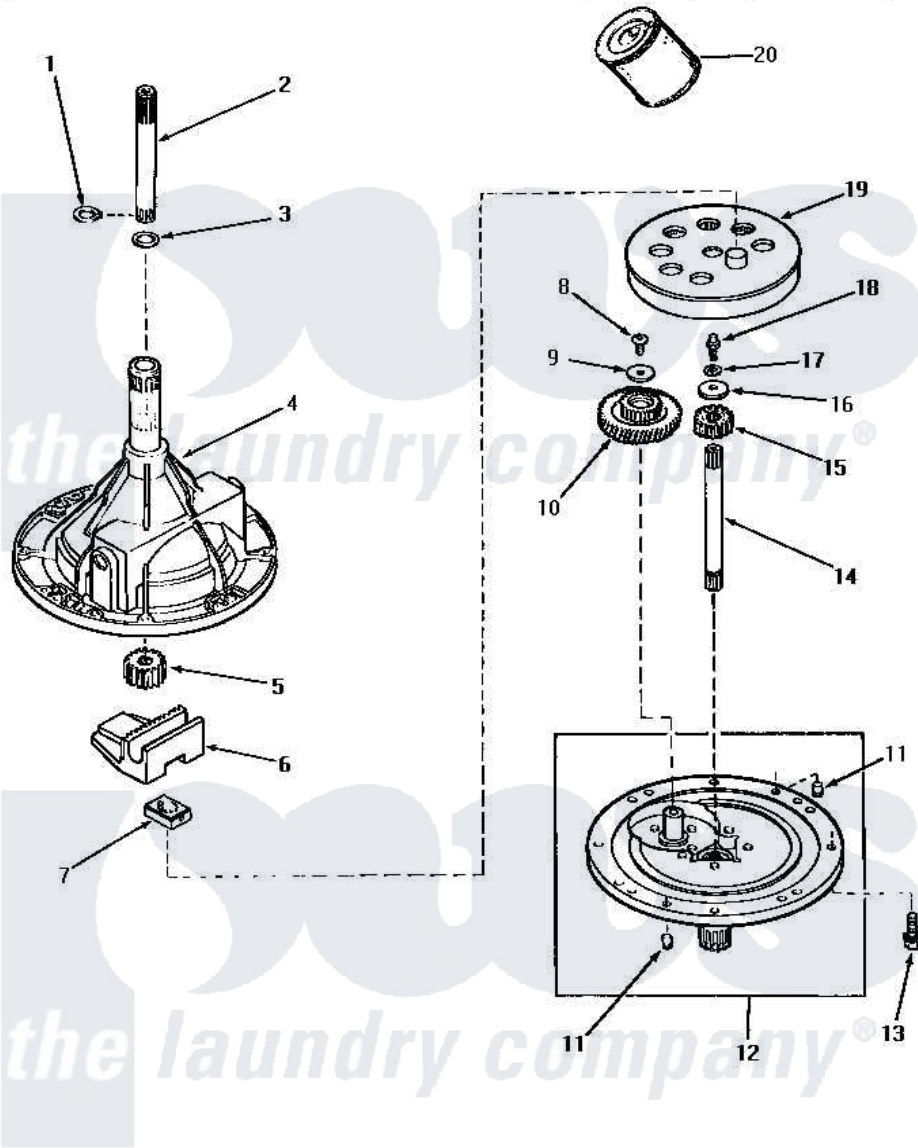

Amana NA8831 01 - 33227 TRANSMISSION ASSY COMPONENTS

COMPONENTS FOR 33227 TRANSMISSION ASSEMBLY

Amana [Residential Amana NA8831 Washer Parts](#) Parts Diagram 01 - 33227 TRANSMISSION ASSY COMPONENTS
 Click on the part number to view part

Item	Original Part Number	Replaced By	Status	Part Description
1	27197			Ring, Retaining
2	29134	Y36570		Shaft, Output
3	20212	35092		Washer, 3628id X 1.00 X .056
4	33223		Not Available	ASSY, TRANSMISSION CASE
5	27003			Pinion, Agitator
6	Y31526			Rack
7	26493			Slide
8	29273			Screw, 1/4-20 X 3/8
9	29260		Not Available	WASHER
10	29161			Gear, Reduction
11	27172			Pin, Dowel
12	33214		Not Available	TRANSMISSION COVER ASSEMBLY
13	32814		Not Available	SCREW, 1/4-20X7/8 SERRA
14	27081	27081P		Shaft Input Package
15	Y29160			Pinion, Drive
16	26509	40041501		Washer

17	21456		Lockwasher, 1/4 Intshkp
18	27030	Not Available	SCREW, 1/4-20 SPECIAL
19	26577		Assembly, Gear And Stud
20	27243P		Oil, CW Transmission F-
NI	28434P	Not Available	LOCTITE