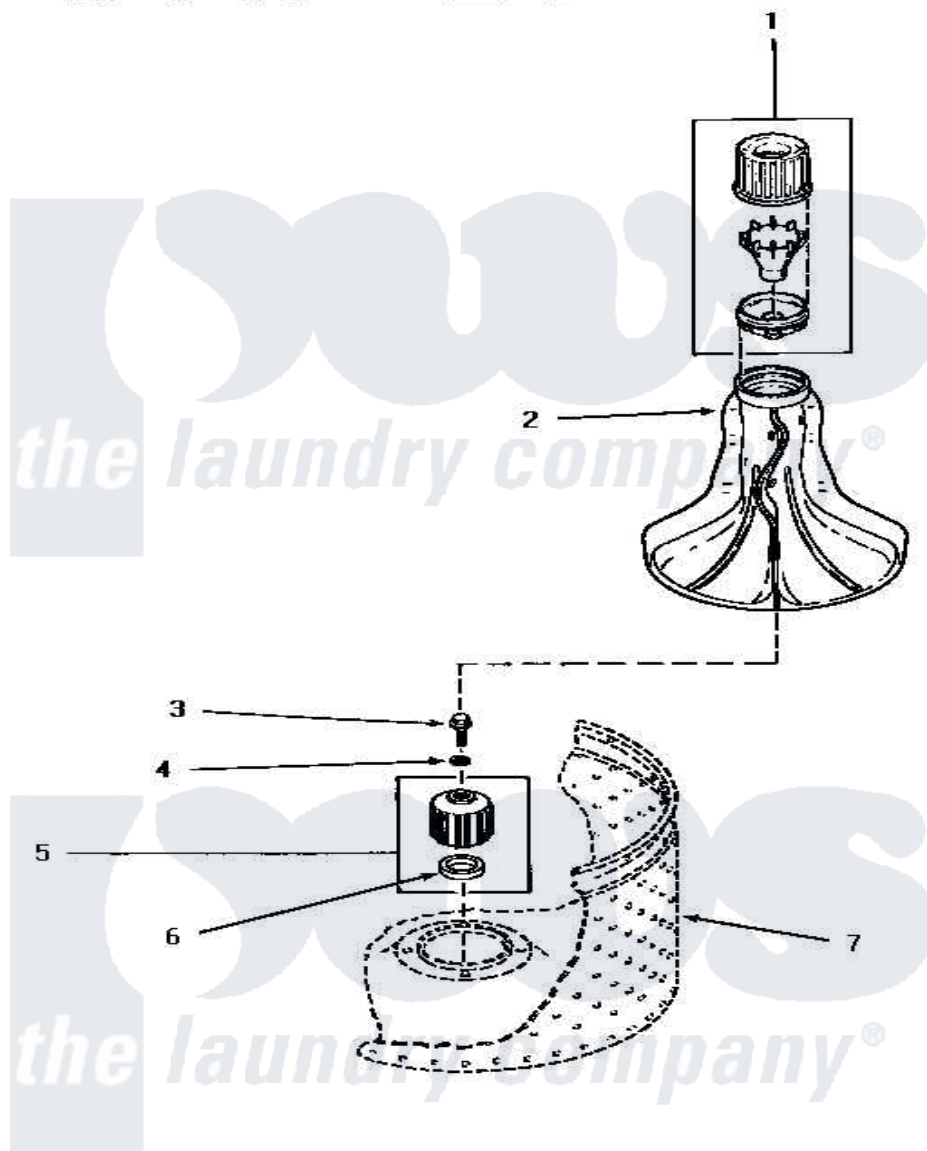

Amana NA8831 02 - AGITATOR, DRIVE BELL & SEAL SEAT

AGITATOR, DRIVE BELL AND SEAL SEAT

Amana [Residential Amana NA8831 Washer Parts](#) Parts Diagram 02 - AGITATOR, DRIVE BELL & SEAL SEAT
 Click on the part number to view part

Item	Original Part Number	Replaced By	Status	Part Description
1	34155	40002101W		Assembly, Fabric Softner
2	33174	40000501W		Agitator, Flex Vane
3	30852			Screw, No.8-1/4 X 20 X 3/
4	30853		Not Available	SEAL
5	30071P	R9900189		Kit, Drive Bell And Seal
6	Y00000000		Not Available	SEE NOTE SEAL SEAT -- (SEE PAGES 8 & 10)
7	Y00000000		Not Available	SEE NOTE WASHTUB
NI	442P3	R9900189		Kit, Drive Bell And Seal