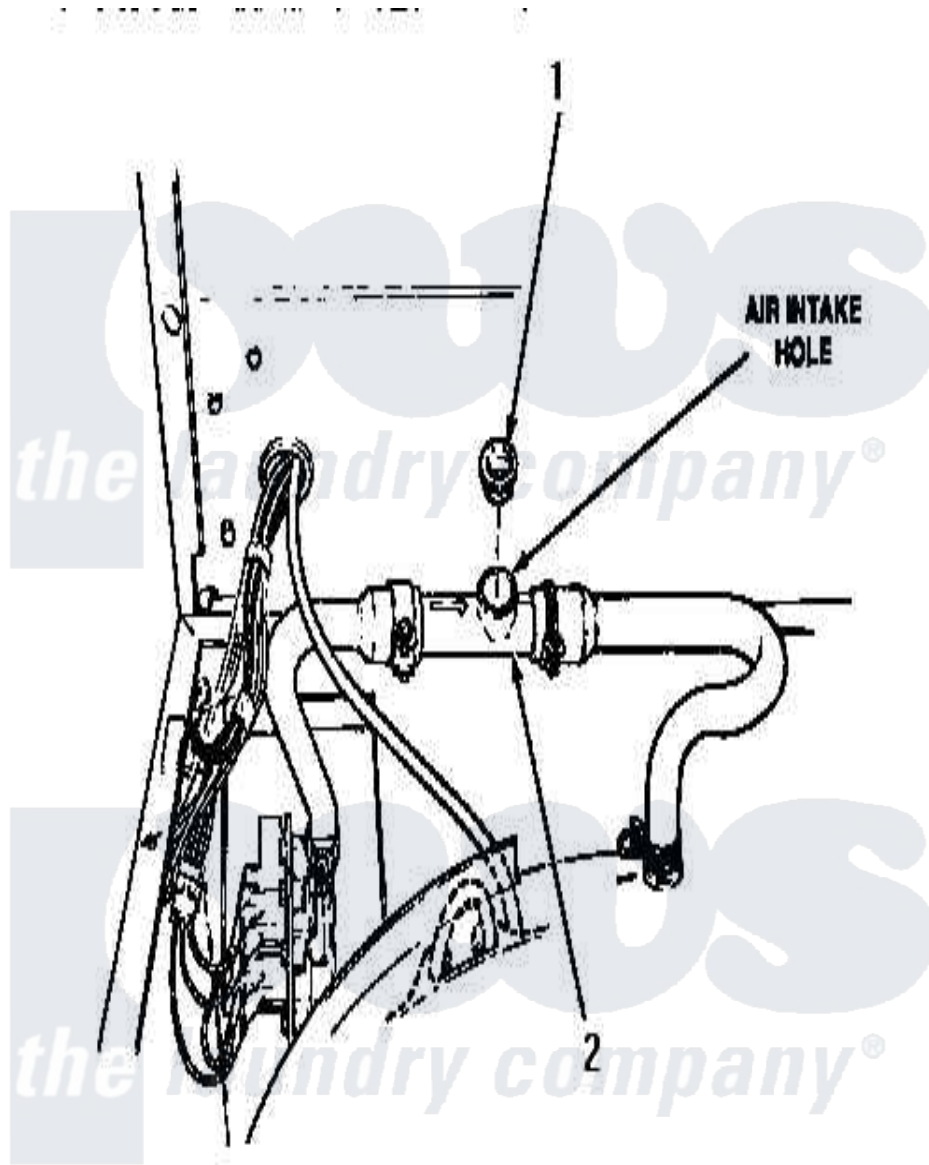

Amana NA8831 03 - BACK FLOW PREVENTER (CHANGE)

[Amana Residential Amana NA8831 Washer Parts](#) Parts Diagram 03 - BACK FLOW PREVENTER (CHANGE)
Click on the part number to view part

Item	Original Part Number	Replaced By	Status	Part Description
1	34340	34280		Assembly, Backflow Prevento
2	27118	34280		Assembly, Backflow Prevento