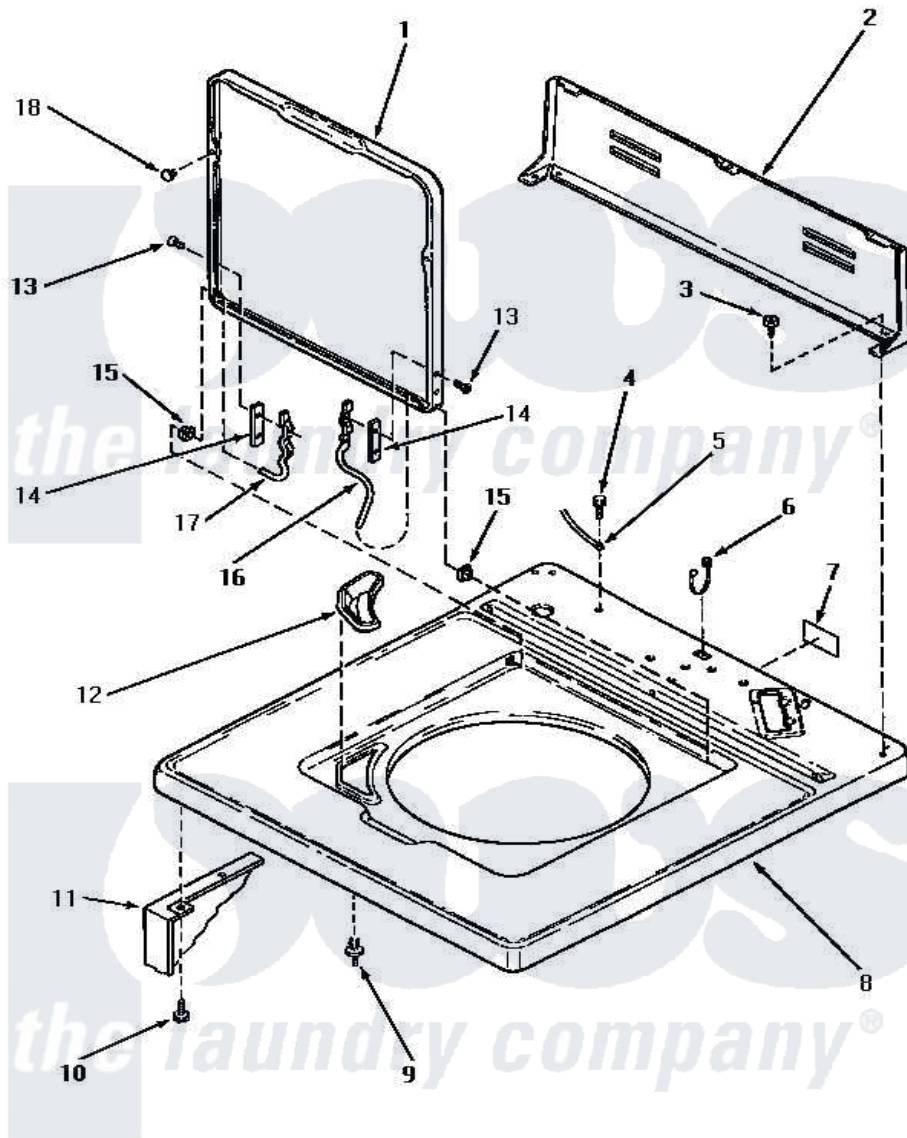

# Amana NA8831 05 - CAB TOP/LOADING DR & CTRL HOOD REAR PAN

## CABINET TOP, LOADING DOOR AND CONTROL HOOD REAR PANEL

Amana Residential Amana NA8831 Washer Parts Parts Diagram 05 - CAB TOP/LOADING DR & CTRL HOOD REAR PAN

Click on the part number to view part

Item	Original Part Number	Replaced By	Status	Part Description
1	33541W	<a href="#">33541WP</a>		Lid, W/Instructions
"	33541H		Not Available	LOADING DOOR, HARVEST GOLD
"	33541L	<a href="#">33541LP</a>		Lid, W/Instructions
2	33619		Not Available	CONTROL HOOD REAR PANEL
3	23962	<a href="#">W10116760</a>		Screw
4	<a href="#">52909</a>			Screw, 10B-16 X 1/2 HeX
5	Y00000000		Not Available	SEE NOTE GROUND WIRE, GREEN
6	21903	<a href="#">211881</a>		Grommet, Cord Part Not Used-Gas Models Only
7	24903		Not Available	STICKER,DISCONNECT POW
8	33451W		Not Available	CABINET TOP, WHITE
"	33451L		Not Available	CABINET TOP, ALMOND
"	33451H		Not Available	CABINET TOP, HARVEST GOLD