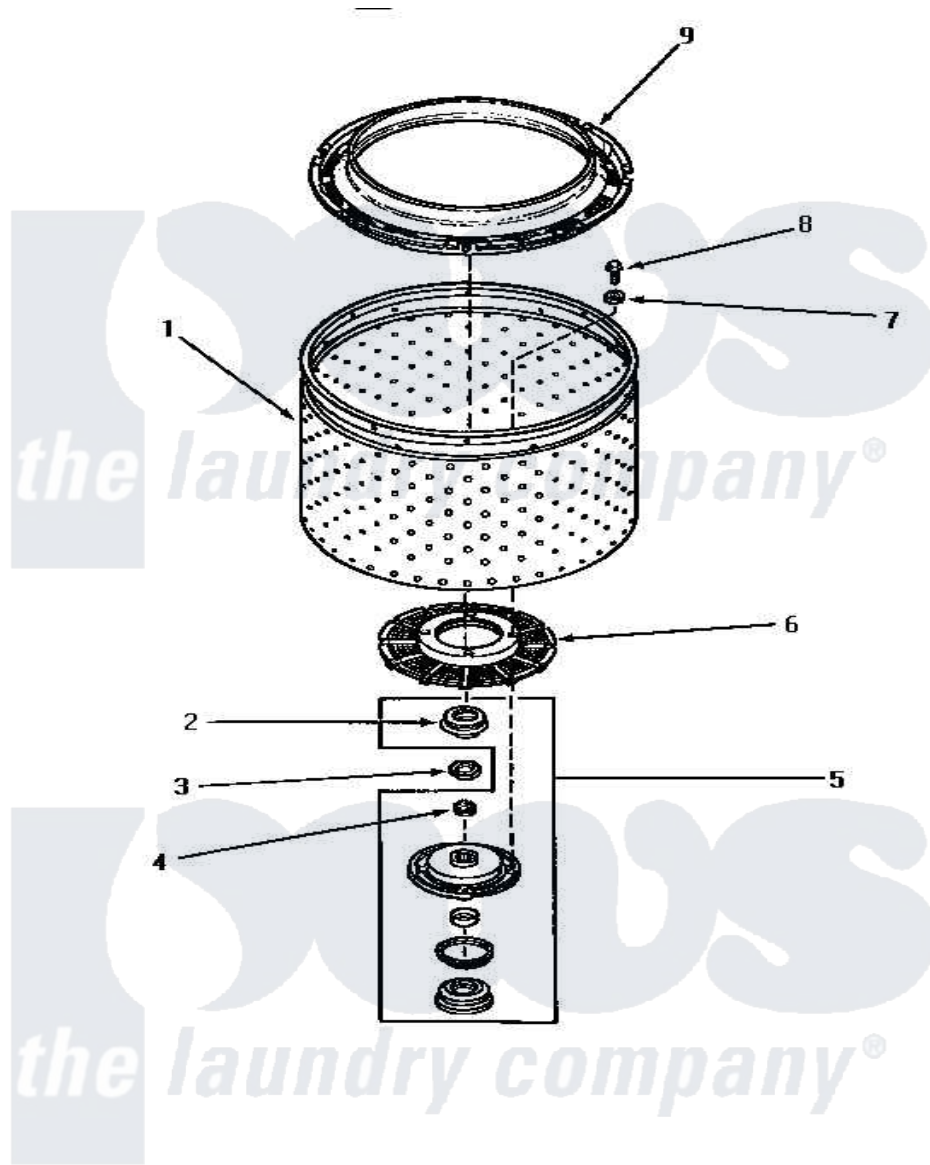

Amana NA8831 06 - CLOTHES GUARD/WASHTUB/LINT FILTER & HUB

CLOTHES GUARD, WASHTUB, LINT FILTER AND HUB

Amana [Residential Amana NA8831 Washer Parts](#) Parts Diagram 06 - CLOTHES GUARD/WASHTUB/LINT FILTER & HUB

[Click on the part number to view part](#)

Item	Original Part Number	Replaced By	Status	Part Description
1	33296	39248P		Wash Tub
"	33295	39252P		Wash Tub
"	33245			Washtub, Stainless Steel
2	Y00000000		Not Available	SEE NOTE SEAL HEAD
3	Y29220	40016301		Nut, Lock
4	29728	40008301		Insert, Spline
5	495P3	R9900552		Hub And Seal
6	32998	39371		Filter Lin
7	28094			Gasket
8	27202	W10116787		Screw
9	32989	35035		Guard, Clothes