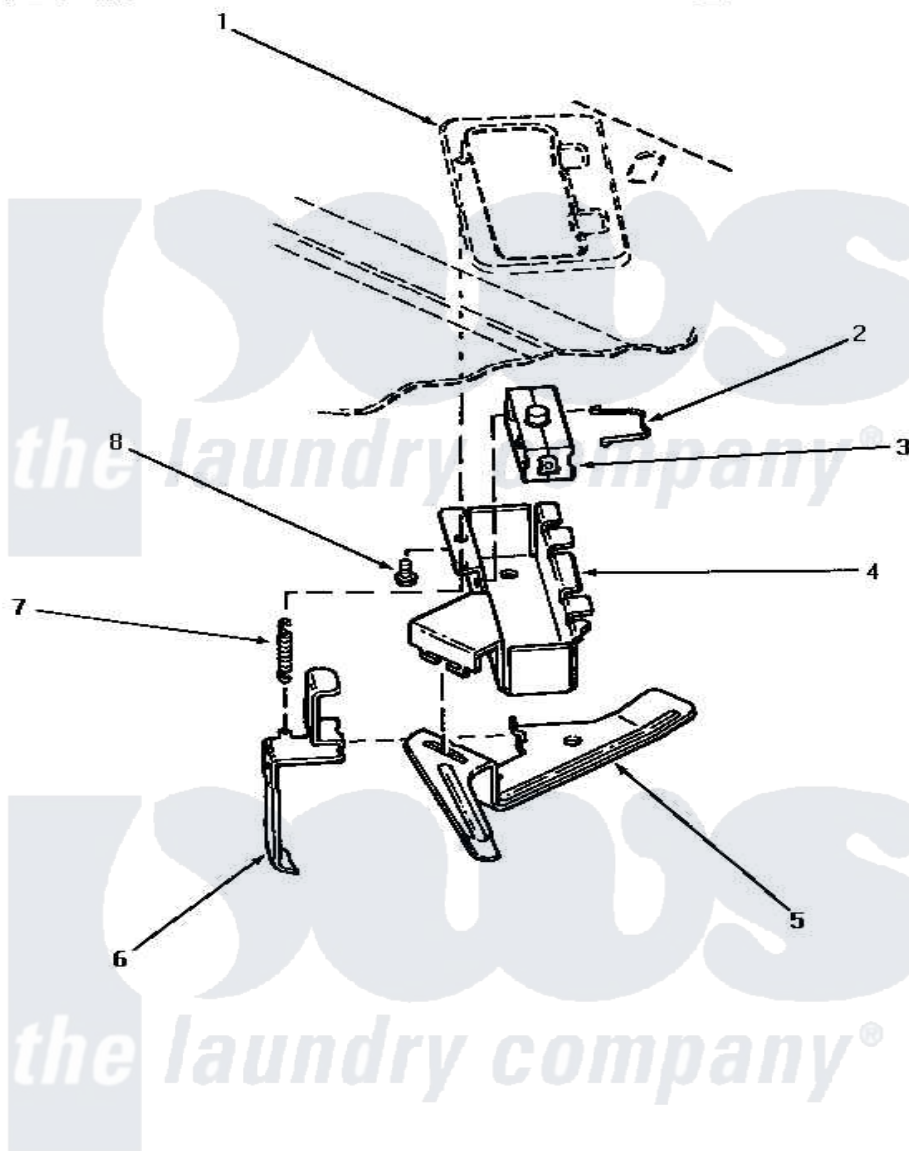

Amana NA8831 07 - DOOR & OUT-OF-BALANCE SWITCH

DOOR AND OUT-OF-BALANCE SWITCH

Amana [Residential Amana NA8831 Washer Parts](#) Parts Diagram 07 - DOOR & OUT-OF-BALANCE SWITCH
 Click on the part number to view part

Item	Original Part Number	Replaced By	Status	Part Description
1	Y00000000		Not Available	SEE NOTE CABINET TOP
2	33433		Not Available	CLIP,HOLDER-SWITCH
3	33445	27001095		Switch, Lid
4	33440	36497P		Kit, Switch Holder
5	33441			Arm, Actuator
6	33442			Lever, Unbalanced Load
7	33443			Spring
8	23962	W10116760		Screw