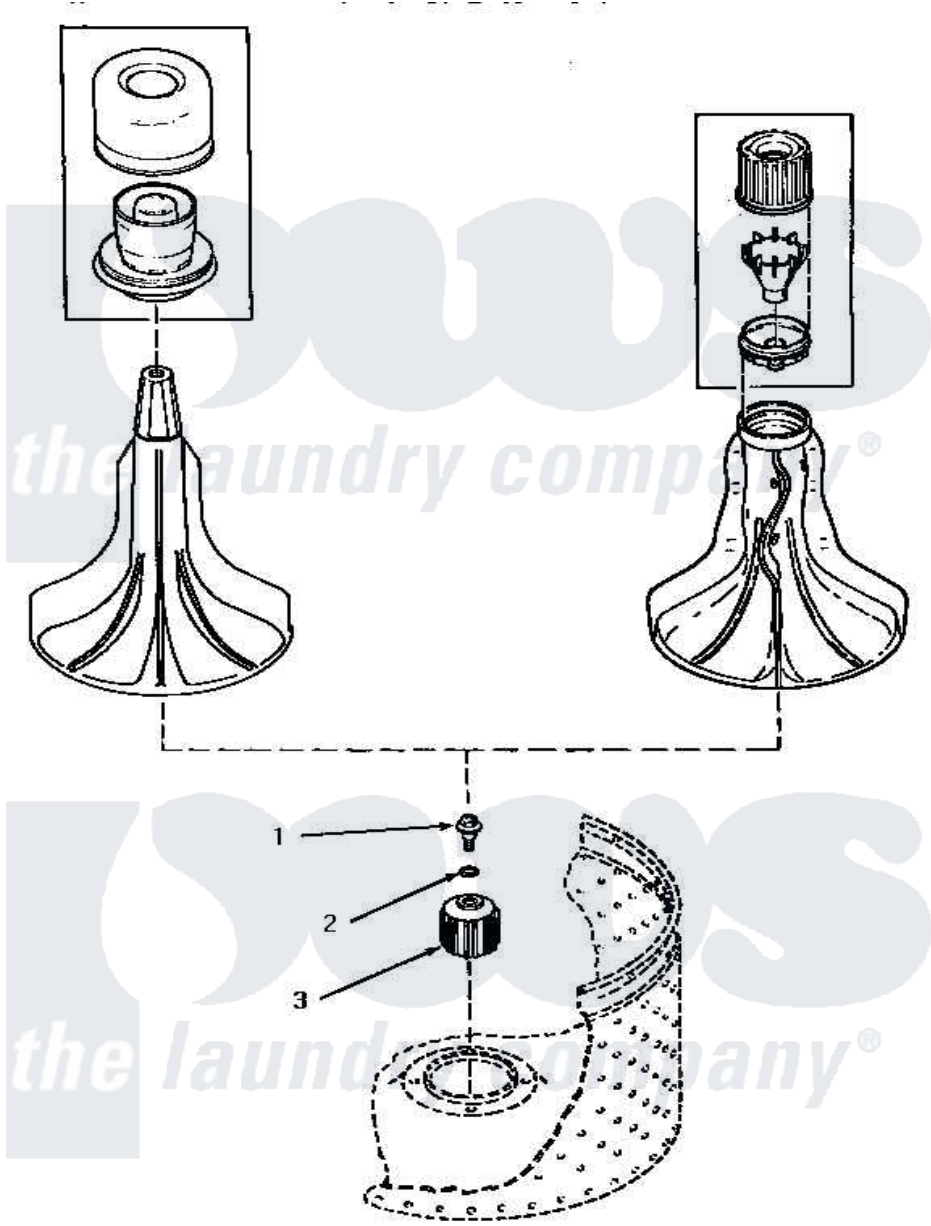

Amana NA8831 08 - DRIVE BELL (CHANGE)

[Amana Residential Amana NA8831 Washer Parts](#) Parts Diagram 08 - DRIVE BELL (CHANGE)
Click on the part number to view part

Item	Original Part Number	Replaced By	Status	Part Description
1	34288	40065102		Screw, Shoulder 1/4
2	34289	36472		O-Ring
3	34504	R9900189		Kit, Drive Bell And Seal