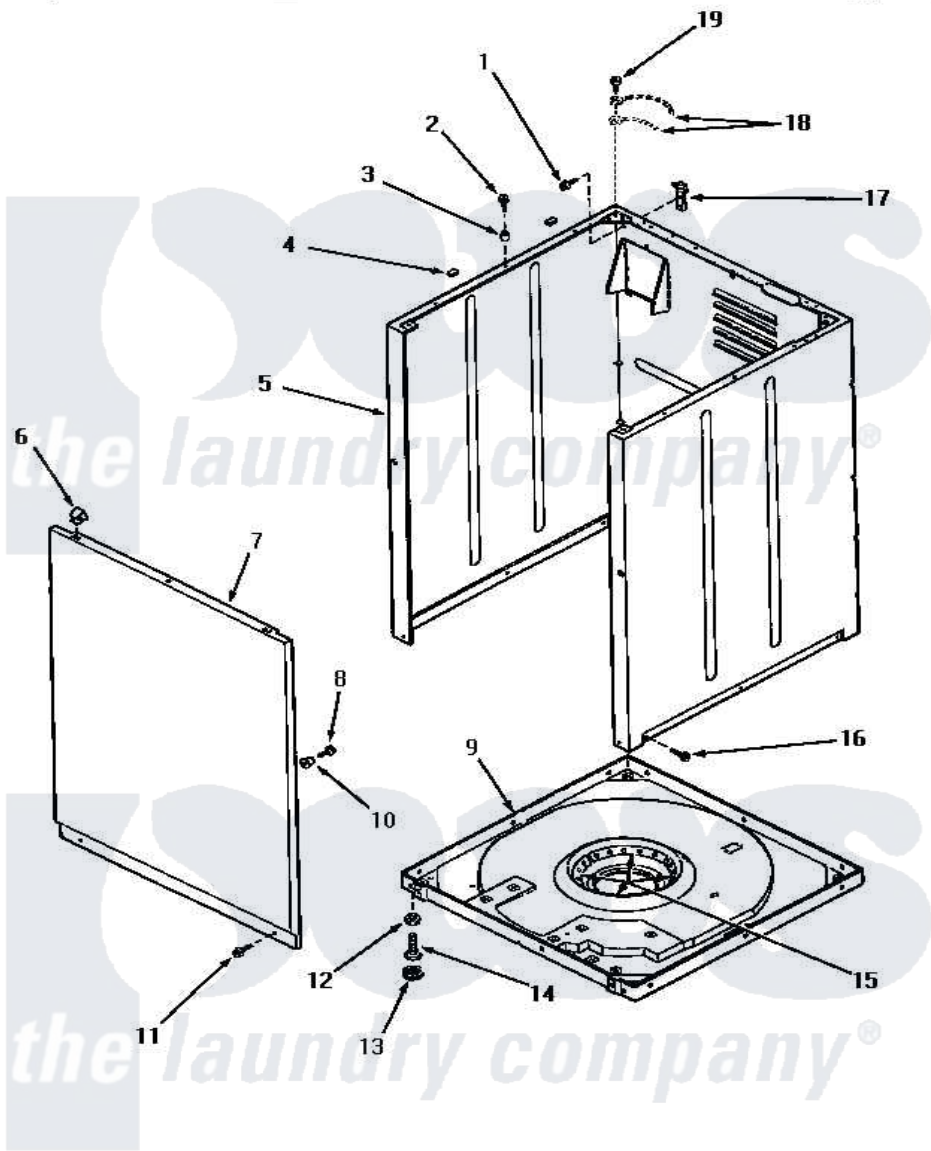

# Amana NA8831 09 - FRONT PANEL, CABINET & BASE

## FRONT PANEL, CABINET AND BASE

Amana [Residential Amana NA8831 Washer Parts](#) Parts Diagram 09 - FRONT PANEL, CABINET & BASE  
 Click on the part number to view part

Item	Original Part Number	Replaced By	Status	Part Description
1	51780	<a href="#">3390631</a>		Screw, 10-16 X 3/8
2	32671	<a href="#">Y014874</a>		Screw, Idler Arm And Sleeve
3	56079	<a href="#">505187</a>		Locator, Panel
4	<a href="#">Y56128</a>			Pad, Bumper
5	31669LP	<a href="#">38612LP</a>		Kit Service Cabinet
"	31669PH		Not Available	CABINET, HARVEST GOLD
"	31669WP	<a href="#">38612WP</a>		Kit-Service
6	28835	<a href="#">22001650</a>		Fastener, Spring
7	32708H		Not Available	PANEL,FRONT
"	32708L	<a href="#">32708LP</a>		Panel, Front
"	32708W	<a href="#">32708WP</a>		Panel Front
8	32671	<a href="#">Y014874</a>		Screw, Idler Arm And Sleeve
9	<a href="#">31653P</a>			Assembly, Base-Complete-G90
10	<a href="#">28102</a>			Locator, Panel
11	27196	<a href="#">27001200</a>		Screw
12	Y21899	<a href="#">40038101</a>		Nut, Leg