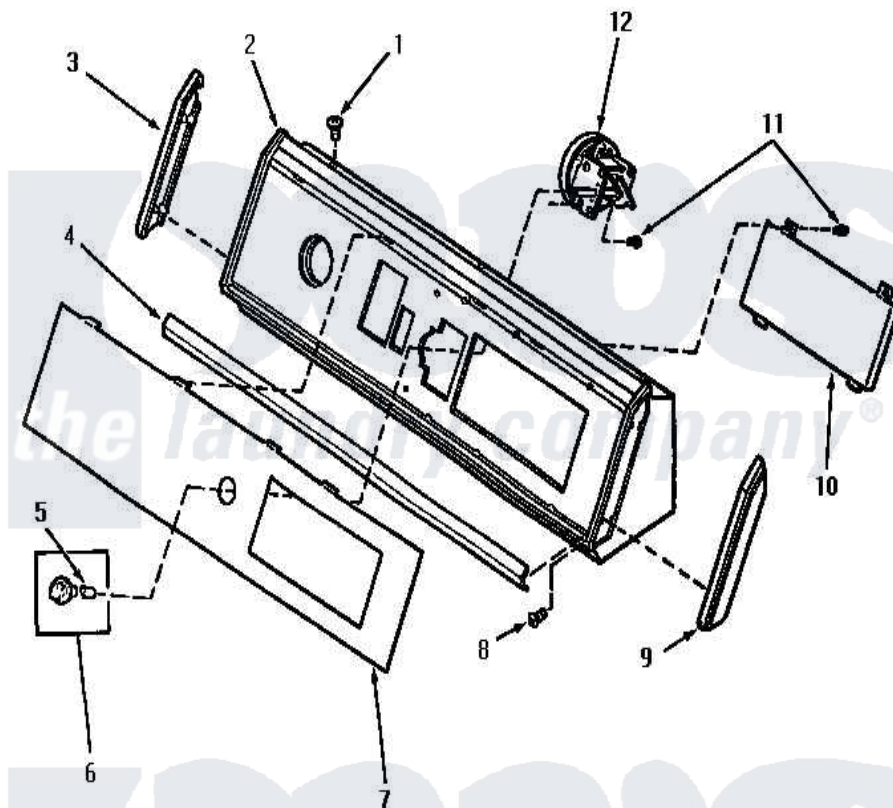

Amana NA8831 10 - GRAPHICS PANEL, CONTROL HOOD & CONTROLS

GRAPHICS PANEL, CONTROL HOOD AND CONTROLS

Amana [Residential Amana NA8831 Washer Parts](#) Parts Diagram 10 - GRAPHICS PANEL, CONTROL HOOD & CONTROLS

[Click on the part number to view part](#)

Item	Original Part Number	Replaced By	Status	Part Description
"	NOTE:		Not Available	USE FOR THE REMOVAL AND INSTALLATION OF DRIVE BELL TO TRANSMISSION SHAFT.
1	31752		Not Available	SCREW, No.8ABX3/4 POZIDRI
2	31224		Not Available	HOOD, CONTROL-BLACK
3	31249		Not Available	CAP, END-L.H.-CHROME
5	10519		Not Available	RETAINER
6	31286		Not Available	ASSY, KNOB-ROTARY-BLK/O
7	32665		Not Available	PANEL, GRAPHIC
8	31752		Not Available	SCREW, No.8ABX3/4 POZIDRI
9	31248			Cap, End-RH-Chrome
10	31304		Not Available	ELECTRONIC CONTROL
11	31260			Screw, No.8 X 3/8 Ind H
12	31266			Switch, Pressure-Rotary