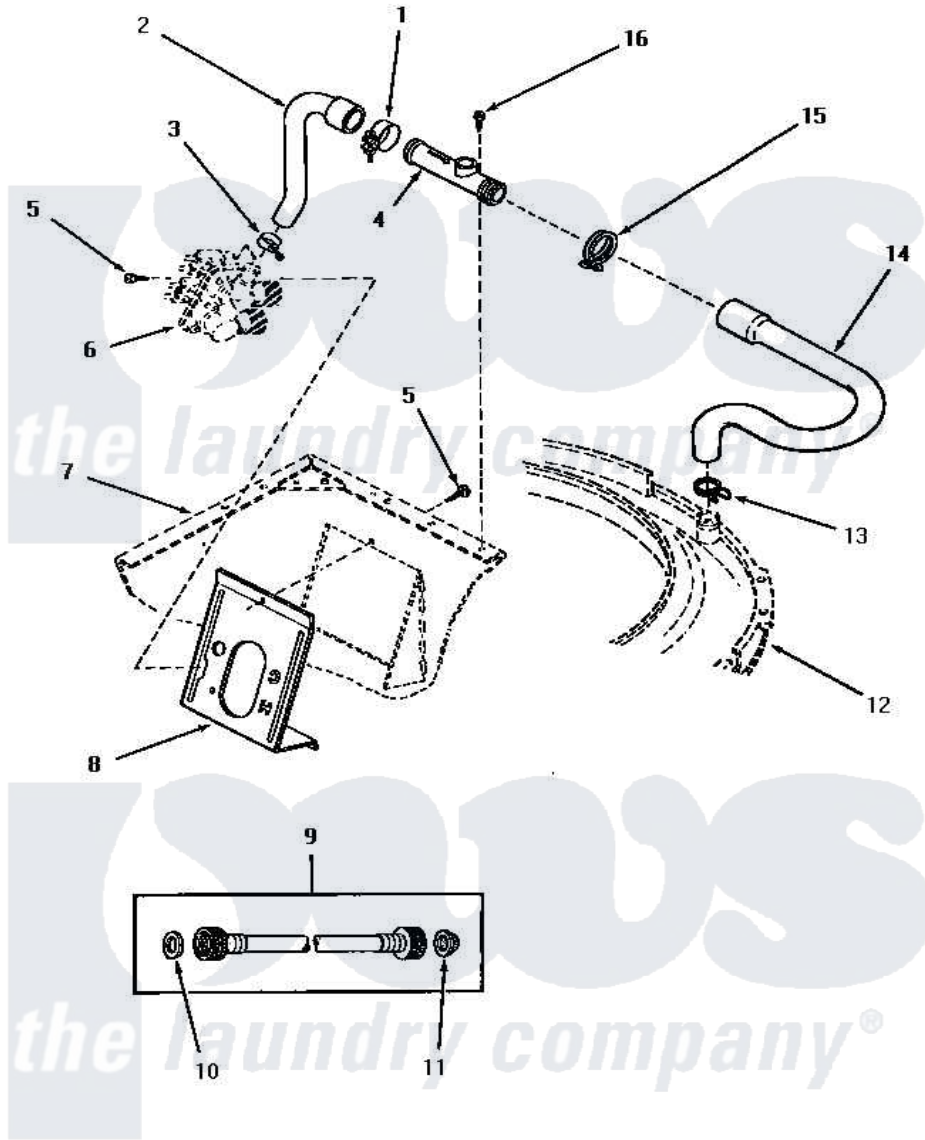

Amana NA8831 11 - INLET/FILL HOSE/BACK FL PREVENTER & BRKT

INLET HOSE, FILLER HOSE, BACK FLOW PREVENTER AND MIXING VALVE MOUNTING BRACKET

Amana [Residential Amana NA8831 Washer Parts](#) Parts Diagram 11 - INLET/FILL HOSE/BACK FL PREVENTER & BRKT

[Click on the part number to view part](#)

Item	Original Part Number	Replaced By	Status	Part Description
1	27152		Not Available	CLAMP HOSE
2	27183			Hose, Mixing Valve
3	27643	596669		Clamp, Manifold
4	27118	34280		Assembly, Backflow Prevento
5	56392		Not Available	SCREW,8-18 X 3/8 TAPPI
6	Y00000000		Not Available	SEE NOTE MIXING VALVE
7	Y00000000		Not Available	SEE NOTE CABINET
8	32837	39407		Bracket, Valve
9	28330P	202860		Inlet Hose Assembly
10	20290	Y013783		Washer, Inlet Hose
11	28605	22002960		Strainer, Washer Inlet
12	Y00000000		Not Available	SEE NOTE OUTER TUB COVER
13	29210			Hose Clamp
14	33186			Hose, Water Inlet
15	21976		Not Available	HOSE CLAMP, GREEN