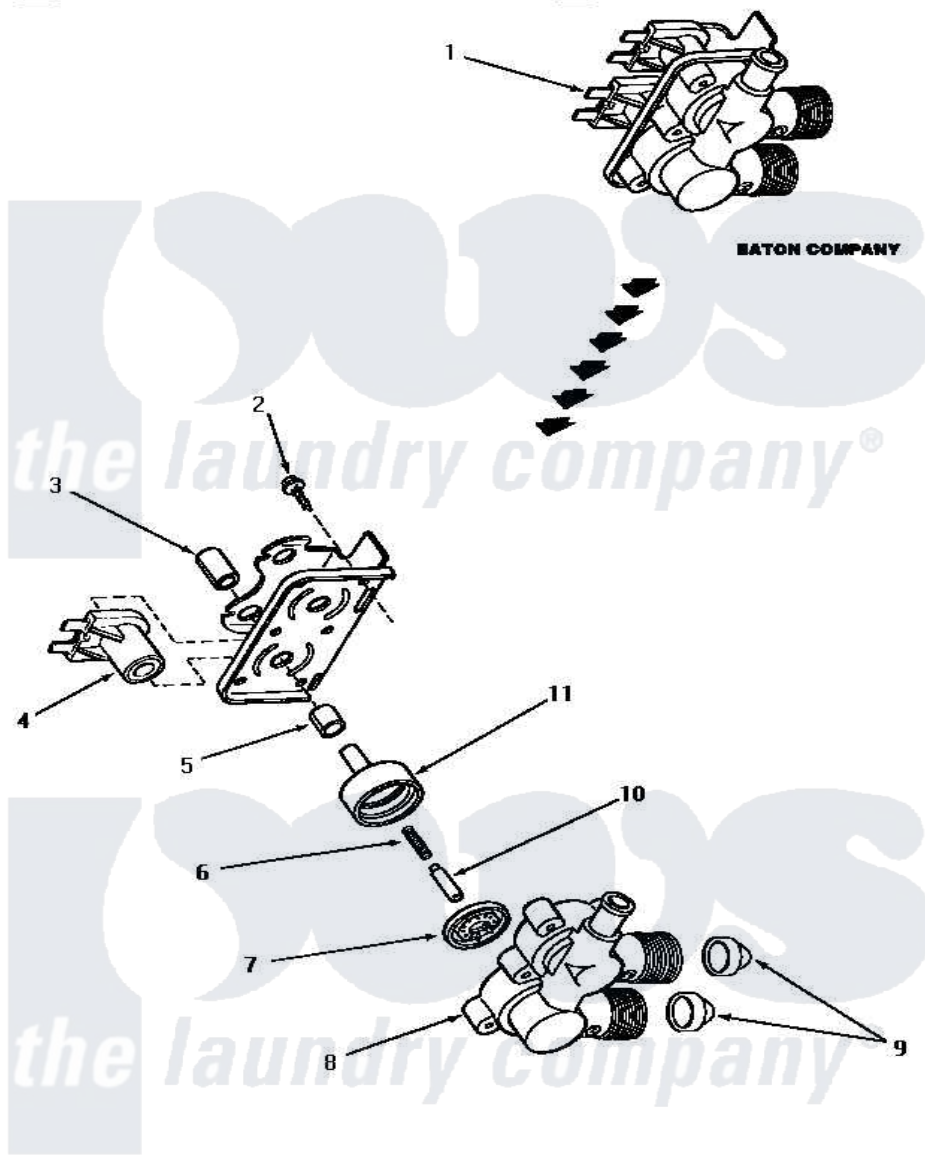

# Amana NA8831 13 - MIXING VALVE ASSY (EATON COMPANY)

**MIXING VALVE ASSEMBLY  
(Eaton Company)**

Amana [Residential Amana NA8831 Washer Parts](#) Parts Diagram 13 - MIXING VALVE ASSY (EATON COMPANY)

[Click on the part number to view part](#)

Item	Original Part Number	Replaced By	Status	Part Description
1	<a href="#">33930</a>			Valve, Mixing
2	25817C		Not Available	SCREW
3	24128		Not Available	SLEEVE, LONG
4	33930A	<a href="#">33930</a>		Valve, Mixing
5	24129		Not Available	SLEEVE, SHORT
6	24131		Not Available	SPRING
7	24134		Not Available	DIAPHRAGM
8	Y24159	<a href="#">33930</a>		Valve, Mixing
9	24122	<a href="#">22002960</a>		Strainer, Washer Inlet
10	24132		Not Available	ARMATURE
11	<a href="#">24130</a>			Guide, Armature