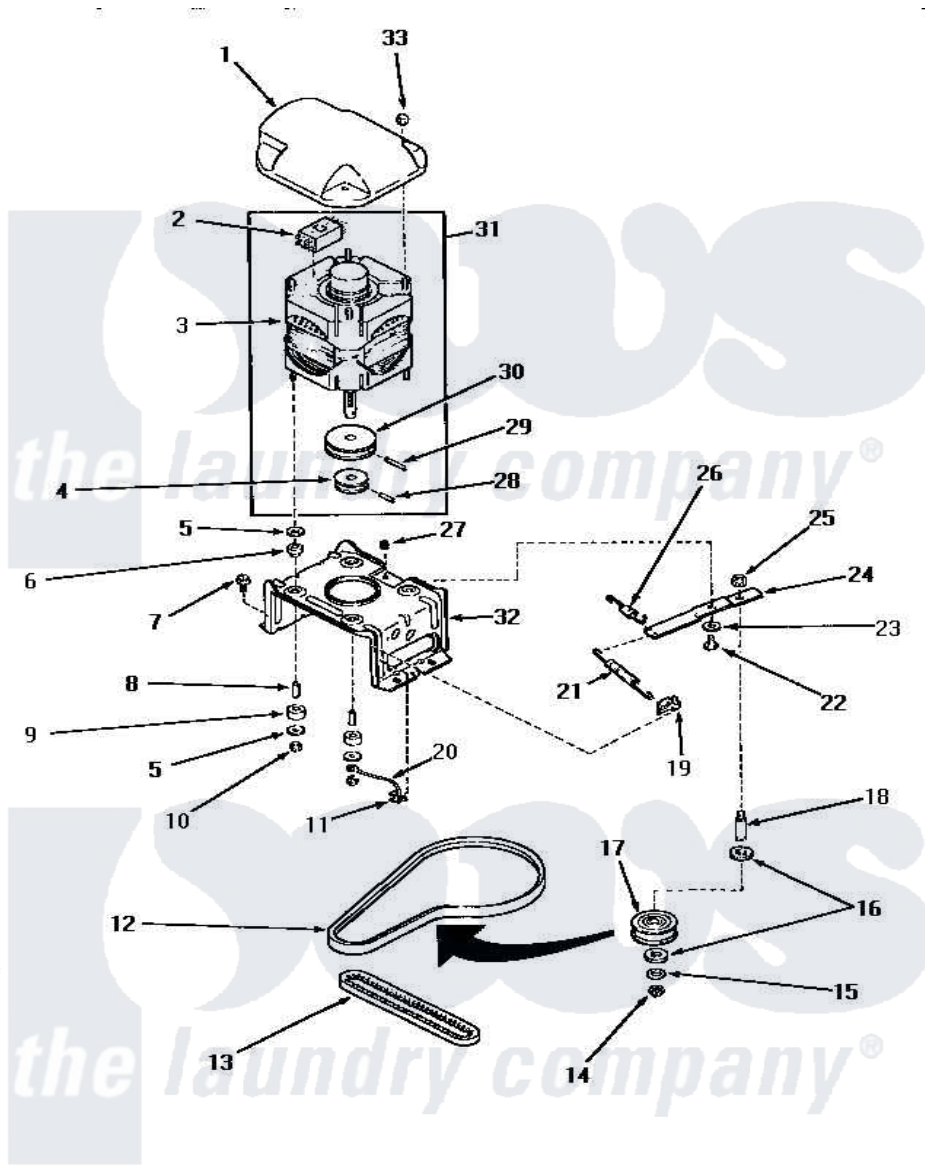

Amana NA8831 14 - MOTOR, MTG BRACKET, BELTS & IDLER ASSY

MOTOR, MOUNTING BRACKET, BELTS AND IDLER ASSEMBLY

Amana [Residential Amana NA8831 Washer Parts](#) Parts Diagram 14 - MOTOR, MTG BRACKET, BELTS & IDLER ASSY
 Click on the part number to view part

Item	Original Part Number	Replaced By	Status	Part Description
1	27136			Shield, Motor
2	30897A	30897AP		Switch- MO
"	30895A	30895AP		Switch Motor-W/Instr
"	24140		Not Available	SWITCH,MOTOR
"	24139		Not Available	SWITCH,MOTOR
3	30897	27179P		Motor-Drve
4	Y27104		Not Available	PULLEY,MOTOR
5	03888		Not Available	WASHER
6	01952A			Mounting, Rubber
7	Y31645	27001200		Screw
8	27181		Not Available	SPACER,MOTOR
9	01953		Not Available	WASHER,LOWER MOTOR MOU
10	23604			Nut, Hex 10-32 Lock
11	Y00161	B5733302		Clip, Ground
12	28808			Belt, Agitate And Spin
13	27155			Belt, Pump

14	23748		Ring, Retaining
15	52549		Washer, 501 ID X3/4 Odx
16	Y29443		Washer, Felt
17	28800	Not Available	WHEEL, IDLER
18	28802		Shaft, Idler
19	28849		Clip, Spring
20	Y00000000	Not Available	SEE NOTE GROUND WIRE, GREEN
21	28807	37366	Spring, Idler
22	27229	40038901	Screw, 1/4-20
23	81392	40054701	Washer
24	31054	40041002	Lever, Idler
25	28803	2221070	Clamp, Nylon
26	30620	Not Available	SPRING, IDLER LEVER HEL
27	52566	27001225	Nut, Jam Mid Lock 1/4-20
28	10416		Pin, Roll
29	23750		Pin, Roll
30	27171	Not Available	PULLEY, MOTOR
31	27658	27179P	Motor-Drve
32	28791		Bracket, Motor Mount
33	27201		Locknut
NI	20605	Not Available	LUBE, HI TEMPERATURE-56
"	258P3	Not Available	KIT, CAPACITOR