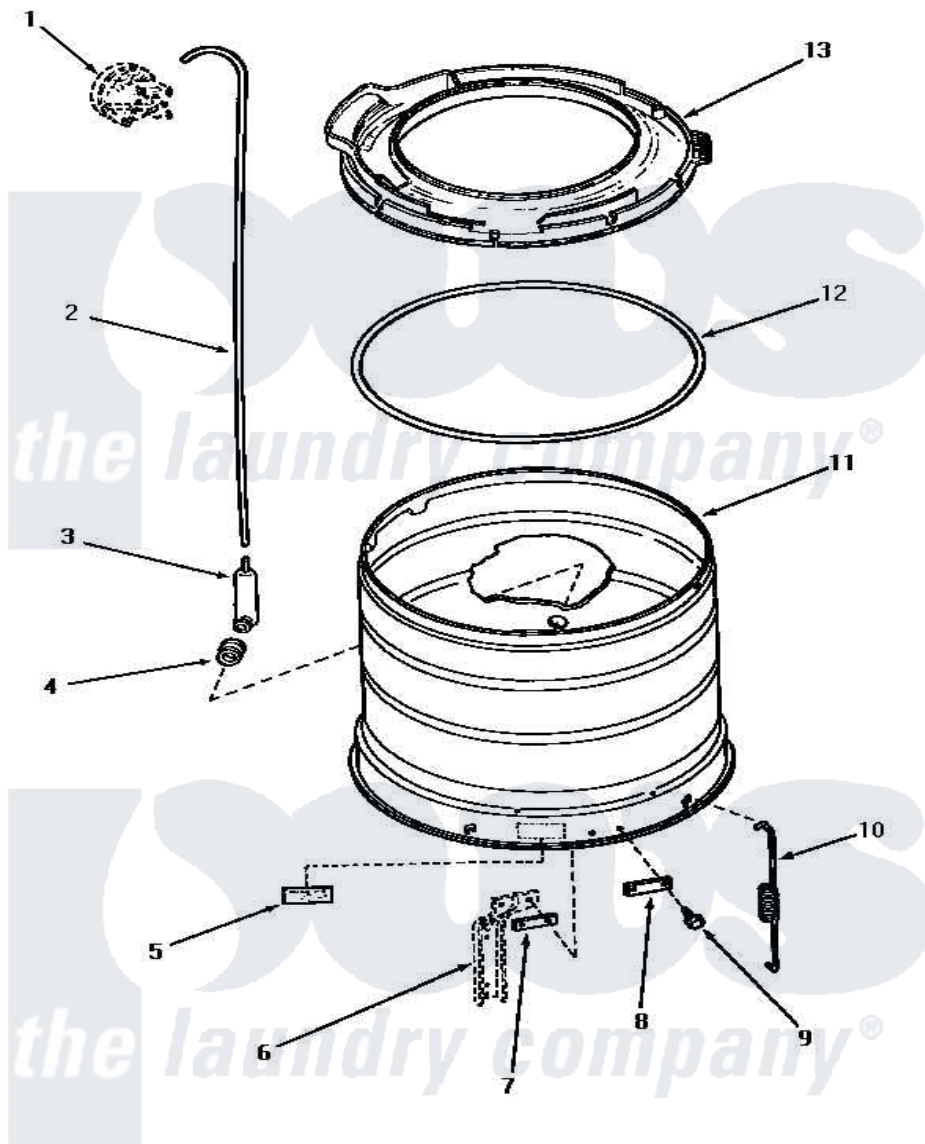

Amana NA8831 15 - OUTER TUB, COVER & PRESSURE HOSE

OUTER TUB, COVER AND PRESSURE HOSE

Amana [Residential Amana NA8831 Washer Parts](#) Parts Diagram 15 - OUTER TUB, COVER & PRESSURE HOSE

[Click on the part number to view part](#)

Item	Original Part Number	Replaced By	Status	Part Description
1	Y00000000		Not Available	SEE NOTE PRESSURE SWITCH
2	29213	39125		Tubing 31
3	30907	40008501		Assembly, Pressure Bulb
4	29175	40037801		Grommet
5	Y27195		Not Available	STICKER
6	Y00000000		Not Available	SEE NOTE SUPPORT LEG
7	27927			Plate, Leg .032
8	27926			Plate, Leg .063
9	27205	40128701		Screw, 5/16-18 X .50
10	27239			Spring, Leg
11	33178	33178P		Assembly- Oute
12	32857			Gasket, Tub Cover Small
13	32858	33184P		Cover, Outer Tub