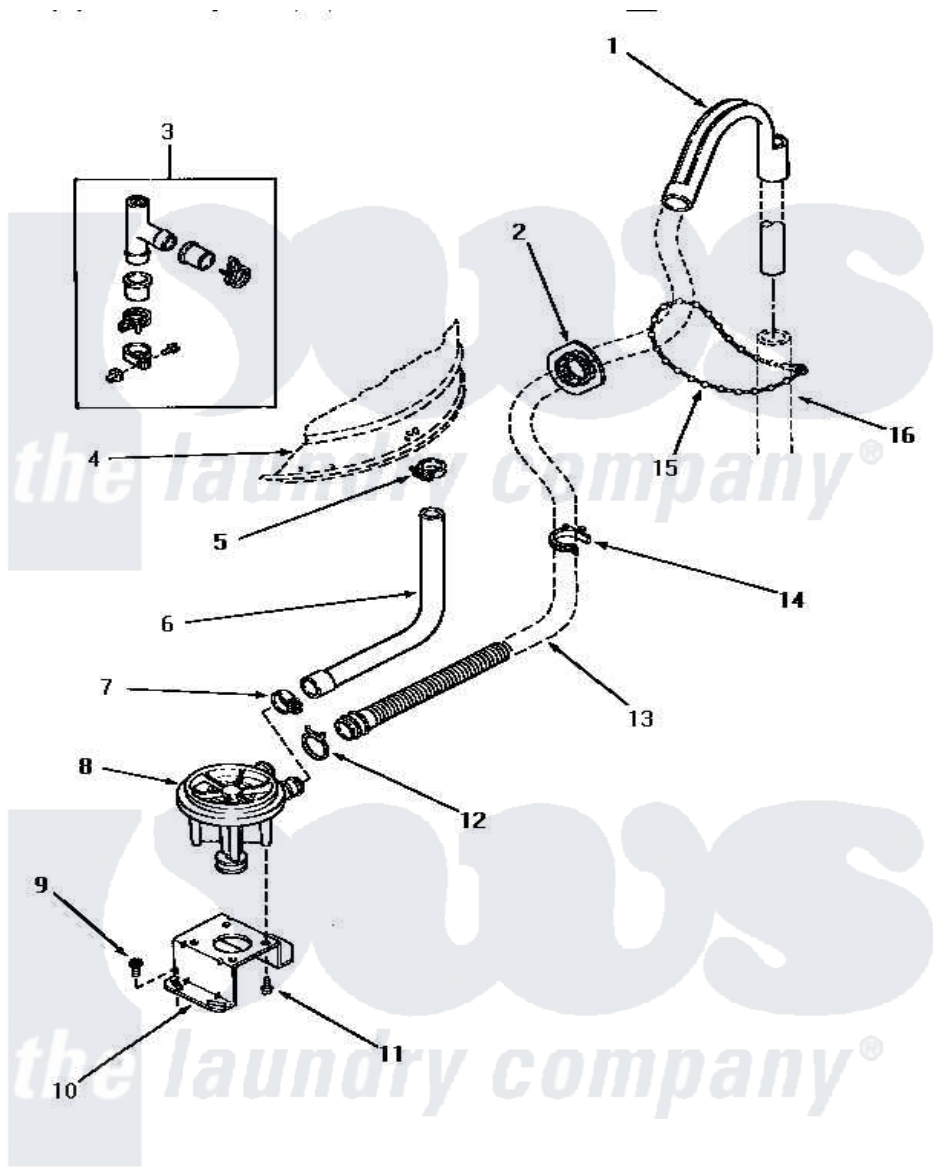

Amana NA8831 16 - PUMP ASSY/BRKT/HOSES & SIPHON BREAK KIT

PUMP ASSEMBLY, BRACKET, HOSES AND SIPHON BREAK KIT

Amana [Residential Amana NA8831 Washer Parts](#) Parts Diagram 16 - PUMP ASSY/BRKT/HOSES & SIPHON BREAK KIT

[Click on the part number to view part](#)

Item	Original Part Number	Replaced By	Status	Part Description
1	33615	22003814		Retainer, Drain Hose
2	32219			Relief, Strain
3	386P3	76660		Break-Sphn
4	Y00000000		Not Available	SEE NOTE OUTER TUB
5	32616		Not Available	(CLAMP HOSE)
6	27160		Not Available	HOSE, TUB TO PUMP-DRAIN
7	27153	285655		Clamp, Hose
8	31969			Assembly, Pump NA
9	Y31645	27001200		Screw
10	27105			Bracket, Pump Mounting
11	31098			Screw, 10-10 5/8 Unslot
12	33748	285655		Clamp, Hose
13	33613	39953		Hose- Drai
14	34321		Not Available	CLAMP, HOSE-PLASTIC
15	33489	8539404		Tie-Wire
16	Y00000000		Not Available	SEE NOTE STANDPIPE