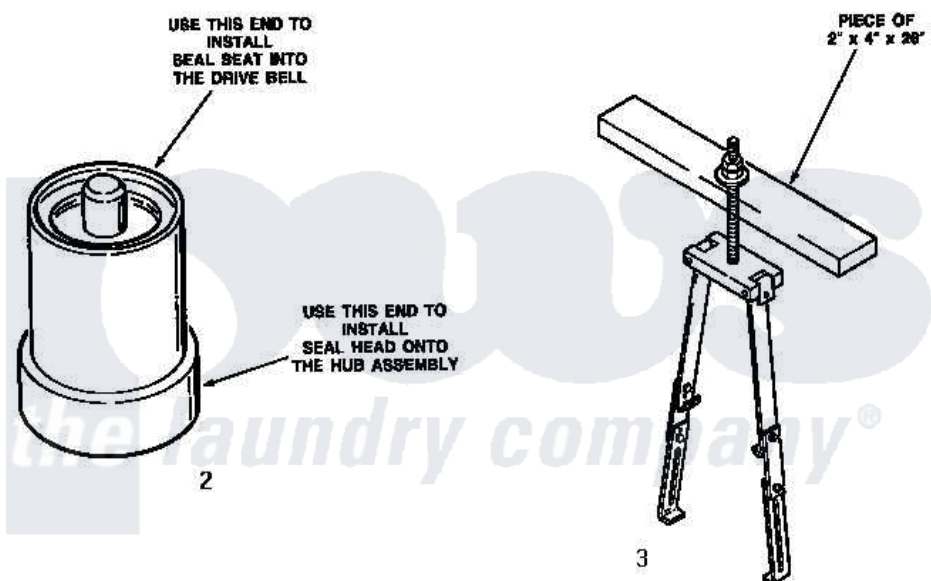

# Amana NA8831 18 - SPECIAL TOOLS

the laundry company®

Amana [Residential Amana NA8831 Washer Parts](#) Parts Diagram 18 - SPECIAL TOOLS  
 Click on the part number to view part

Item	Original Part Number	Replaced By	Status	Part Description
1	253P4	<a href="#">294P4</a>		Bell Tool
2	255P4		Not Available	TOOL,SEAL INSTALLING
3	256P4P		Not Available	ASSY,AGITATOR PULLER xREPLACE
4	<a href="#">254P4P</a>			Agitator Hooks