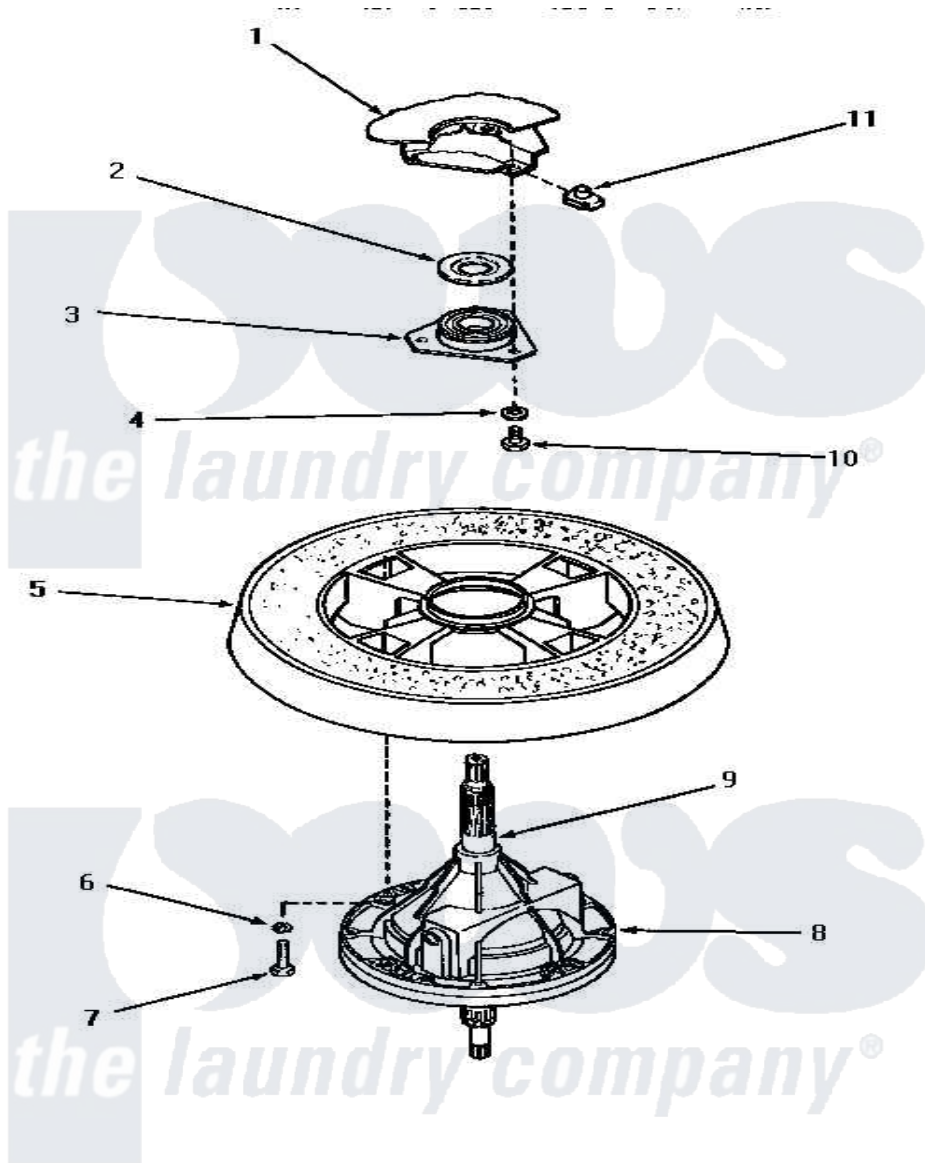

Amana NA8831 19 - TRANSMISSION ASSY & BALANCE RING

TRANSMISSION ASSEMBLY AND BALANCE RING

Amana Residential Amana NA8831 Washer Parts Parts Diagram 19 - TRANSMISSION ASSY & BALANCE RING
 Click on the part number to view part

Item	Original Part Number	Replaced By	Status	Part Description
1	Y00000000		Not Available	SEE NOTE OUTER TUB
2	27187			Flinger
3	27182	40004201P		Main Bearing Assembly
4	04366			Lockwasher, 5/16intshkp
5	27143		Not Available	BALANCE RING
6	02431			Lockwasher, 1/4 Ext Shk
7	27200		Not Available	CAP SCREW
8	33227	33227P		Assembly- Tran
9	27604P			Never-Seeze 1 Oz Tube
10	01355		Not Available	SCREW
11	27222			Nut, Retainer 5/16-18