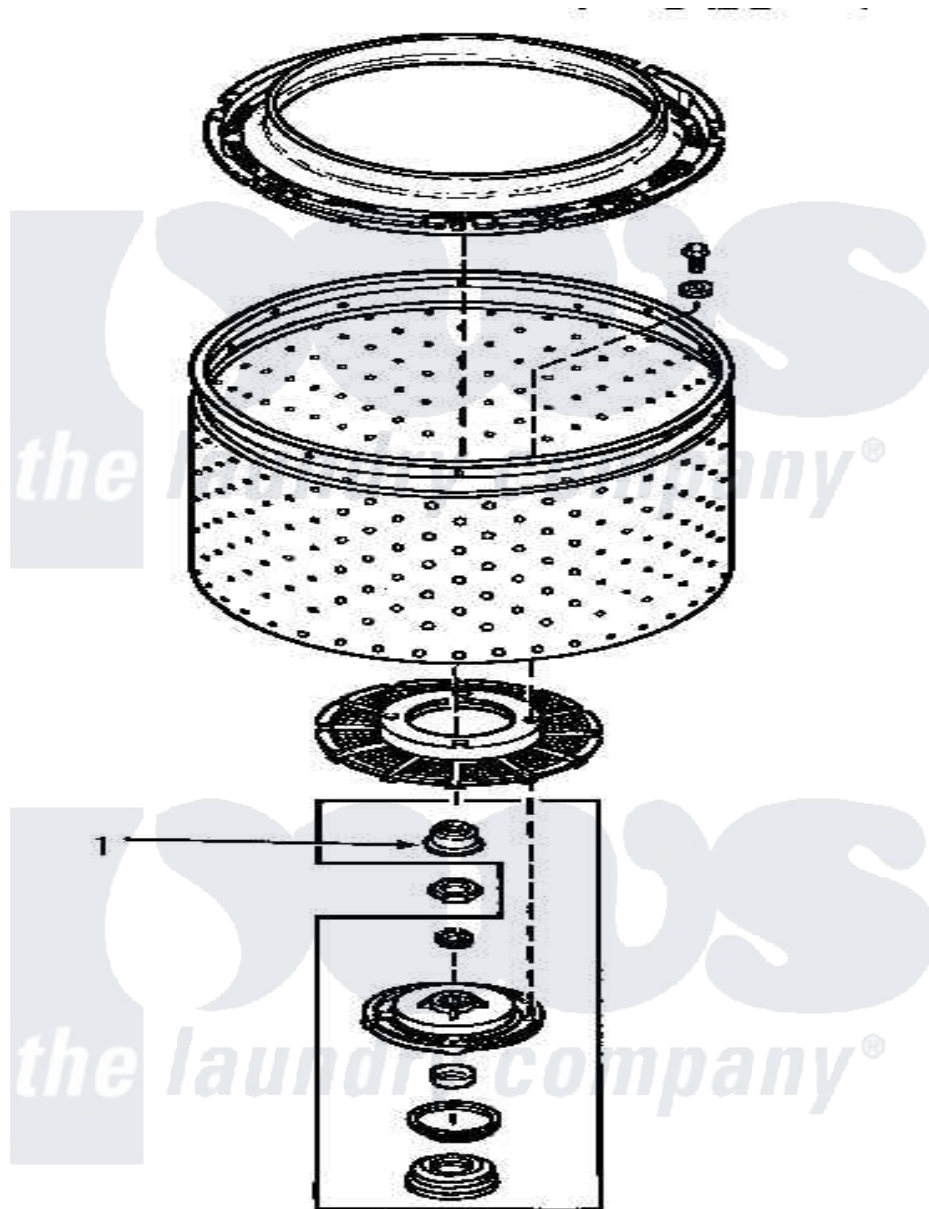

Amana NA8831 20 - TRANSMISSION TUBE SEAL (CHANGE)

Amana Residential Amana NA8831 Washer Parts Parts Diagram 20 - TRANSMISSION TUBE SEAL (CHANGE)
Click on the part number to view part

| Item | Original Part Number | Replaced By | Status | Part Description |
|------|----------------------|--------------------------|--------|--------------------------|
| 1 | 34184 | R9900189 | | Kit, Drive Bell And Seal |