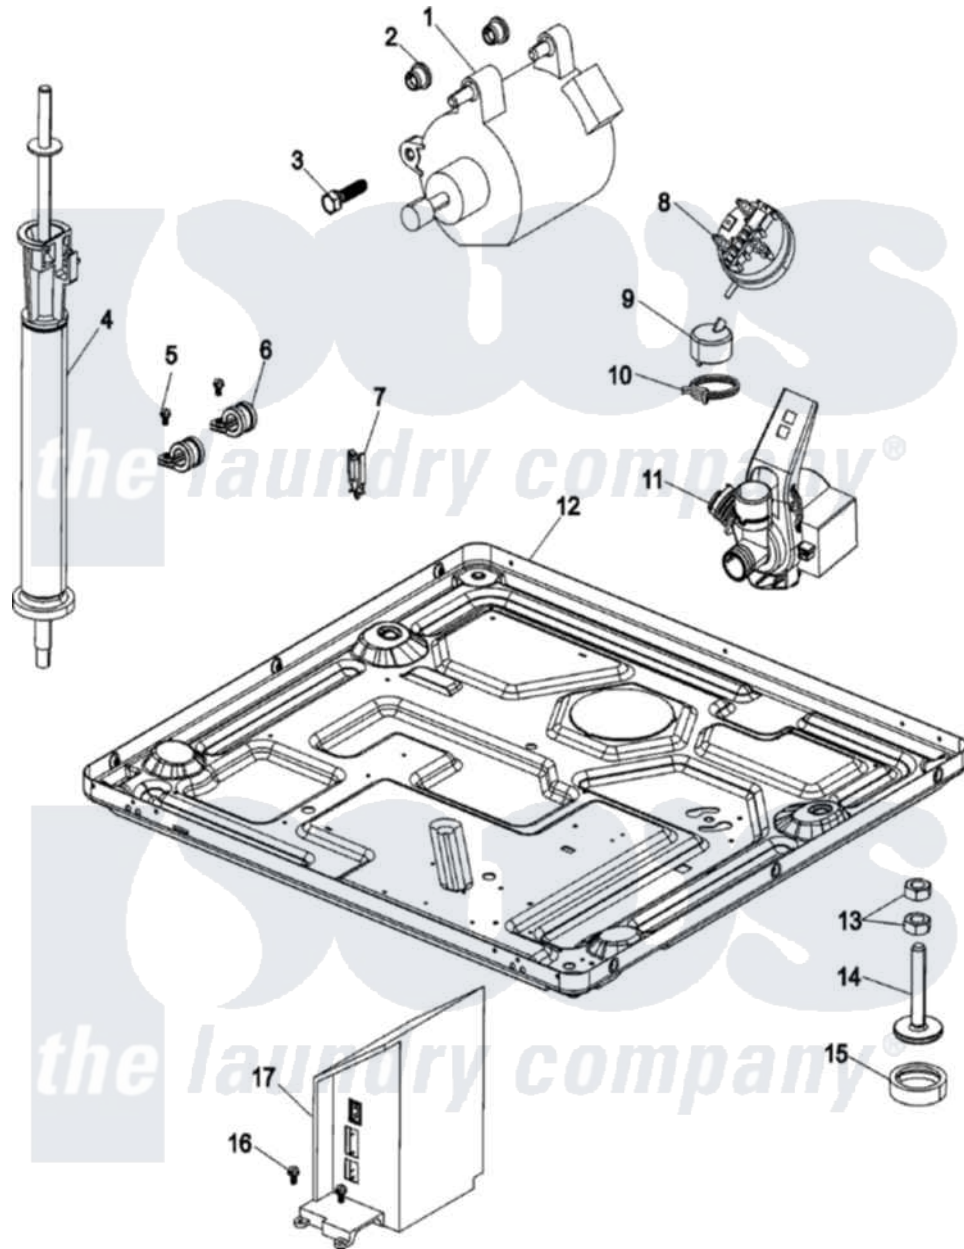

# Amana NAH6800AWW 01 - BASE AND MOTOR

Amana Residential Amana NAH6800AWW Washer Parts Parts Diagram 01 - BASE AND MOTOR  
 Click on the part number to view part

Item	Original Part Number	Replaced By	Status	Part Description
1	<a href="#">22003856</a>			Motor, Variable Speed
2	<a href="#">22003329</a>			Isolator, Motor
3	<a href="#">22003686</a>			Bolt, Motor
4	<a href="#">22001988</a>			Strut Assembly-Rear
5	22002300	<a href="#">9740848</a>		Screw, Mixing Valve Mounting
6	<a href="#">22004102</a>			P Clips
7	<a href="#">22003298</a>			Retainer, Wire
8	<a href="#">22004500</a>			Switch, Pressure-2 Level
9	<a href="#">22003268</a>			Cap, Rubber
10	22002853	<a href="#">285655</a>		Clamp, Hose
11	<a href="#">25001052</a>			Pump Assembly
12	<a href="#">22003605</a>			Base Weld Assembly
13	Y052740	<a href="#">62739</a>		Nut, Lock
14	22003545	<a href="#">22003544</a>		Adjustable Leg W/Foot And Nut
15	<a href="#">22004212</a>			Motor Harness
"	<a href="#">22004473</a>			Motor Control Assembly