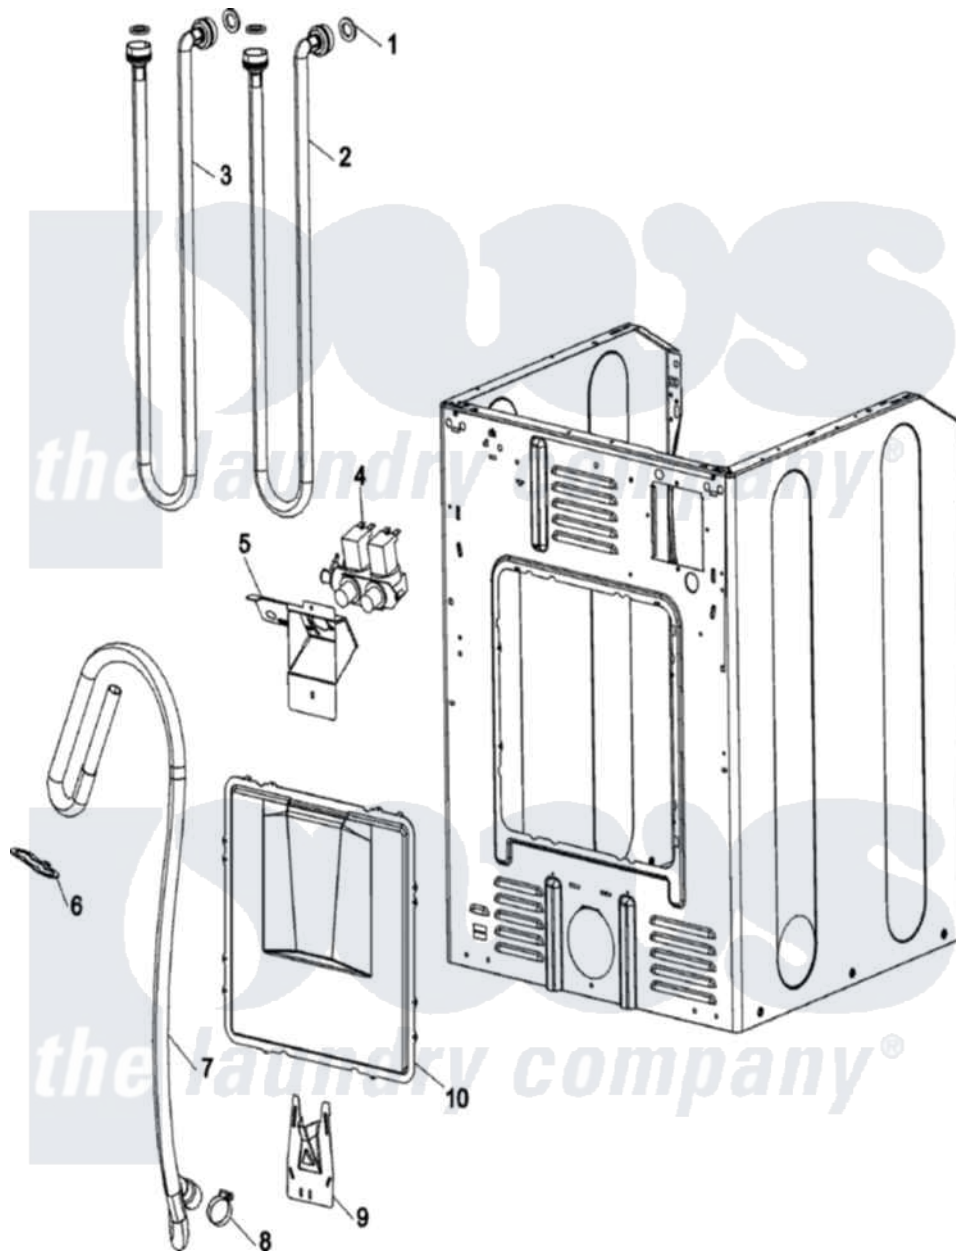

Amana NAH6800AWW 03 - CABINET REAR

Amana [Residential Amana NAH6800AWW Washer Parts](#) Parts Diagram 03 - CABINET REAR
 Click on the part number to view part

Item	Original Part Number	Replaced By	Status	Part Description
1	22002960			Strainer, Washer Inlet
"	Y013783			Washer, Inlet Hose
2	33-7891	89503		Hose-Inlet
3	21001316			Hose, Inlet
4	22003834			Water Valve W/ Thermistor
5	33002212			Bracket, Water Valve
"	22002925	3370225		Screw
6	22002892			Retainer, Drain Hose
7	22003319	12001807		Drain Hose Kit
8	22001984	285655		Clamp, Hose
9	33002190			SCrew, C BraCe, BraCket, Cabinet
"	22002704			Cover, Drain Hose
10	22004355			Rear Access Panel
"	22002925	3370225		Screw