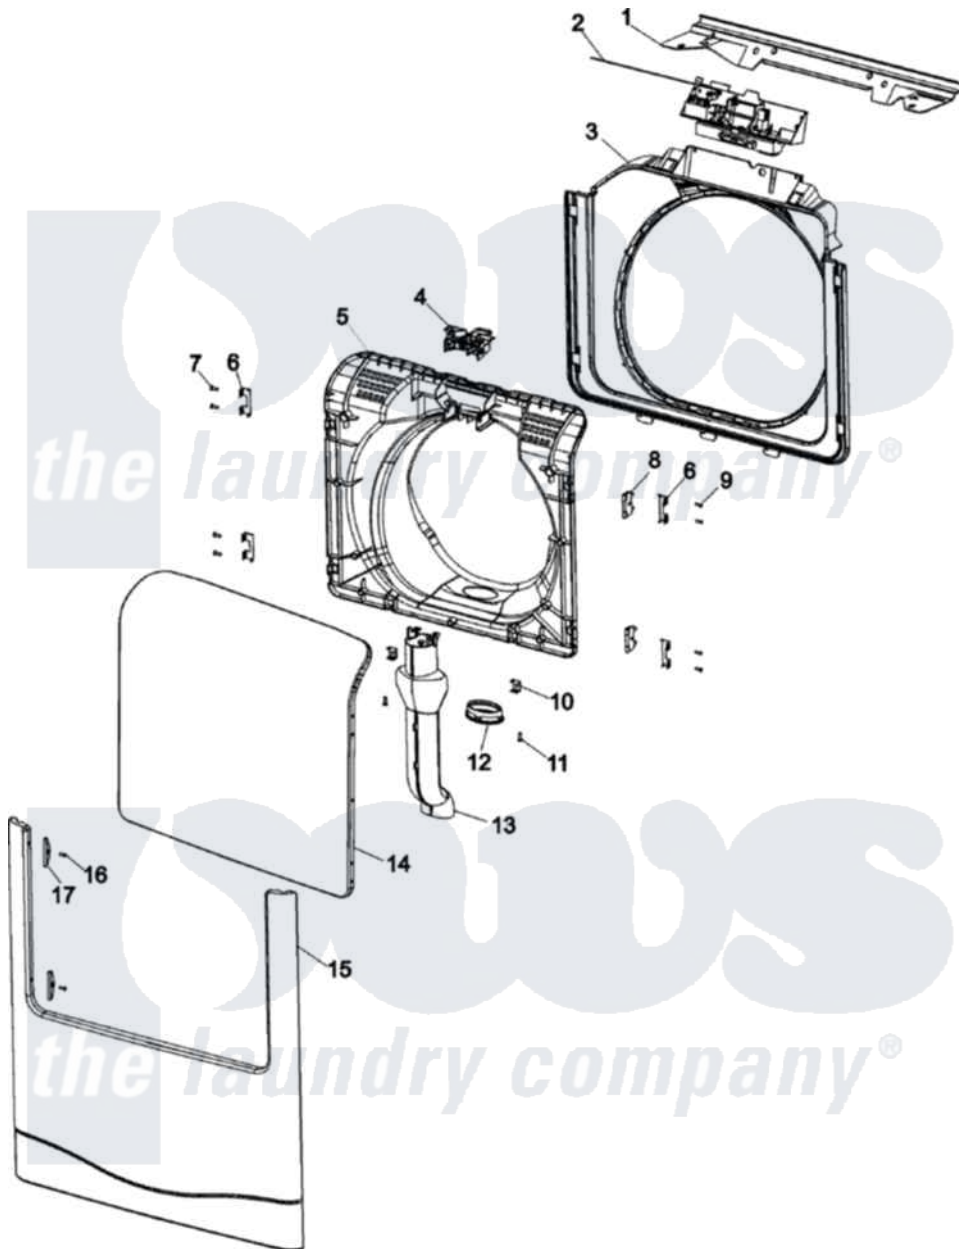

Amana NAH6800AWW 05 - DOOR AND FRONT PANEL

Amana Residential Amana NAH6800AWW Washer Parts Parts Diagram 05 - DOOR AND FRONT PANEL
 Click on the part number to view part

Item	Original Part Number	Replaced By	Status	Part Description
1	22001995			Screw Note: Screw, Tumbler Front And Shroud
"	22003626			Support, Door Lock
2	22004435			Latch, Assembly Door Emz
3	22002234			Shroud And Dispenser Hose
4	22003269			Door, Lock Hoop Assembly
5	Y2207497			Door, Linner
6	22002038			Clip, Door
7	22002063			Screw No.8-18AB Wafer Head
8	22002798			Hinge, Door
9	22002062	98006631		Screw
10	22002039			Clip, Door
11	22002063			Screw No.8-18AB Wafer Head
12	22003075			Grommet, Vent Tube
13	22003850			Vent Tube Assembly
14	Y2207706	33002887		Door, OuTer W/Med. As Pk WhiTe T

15 [33002882](#)

Panel, Front As Pack T

16 [33001787](#)

Screw, Hinge Note: Screw,
Hinge Hole Cover

17 [33001764](#)

Cover, Hinge Hole