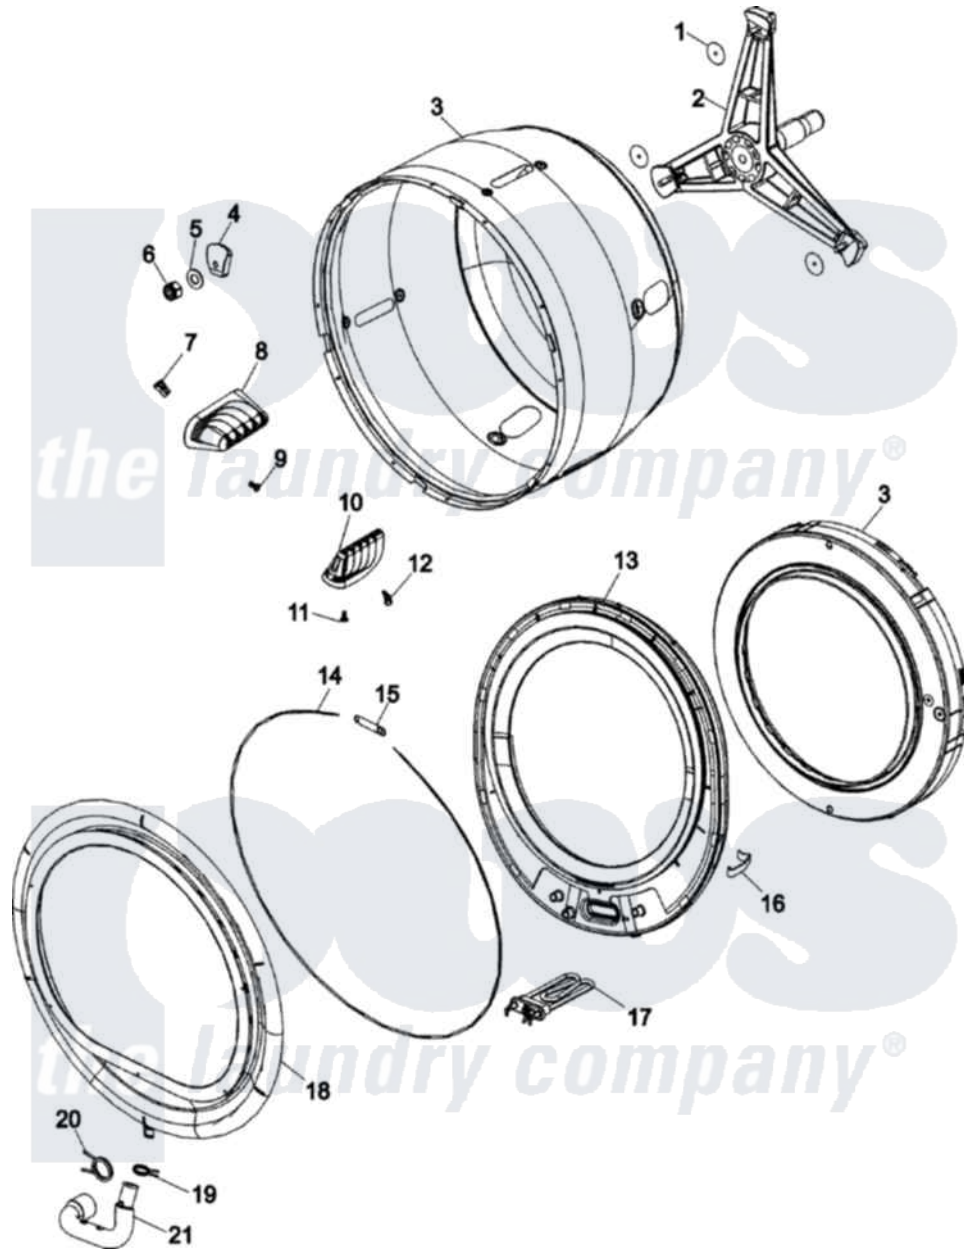

Amana NAH6800AWW 06 - INNER TUB

Amana [Residential Amana NAH6800AWW Washer Parts](#) Parts Diagram 06 - INNER TUB
 Click on the part number to view part

Item	Original Part Number	Replaced By	Status	Part Description
1	22002023			Washer, Plastic
2	22004081	W10181639		Support
3	22003670	6-2717080		Spinner As
4	22002482			Washer, Profile
5	22002020			Washer, Spinner Support
6	22002122	2207454		Nut, Hex
7	22001999			Grommet, Baffle
8	22001986			Baffle, Drip
9	22003556			Screw, Baffle
10	22001985			Baffle, Drip
11	22003556			Screw, Baffle
12	22002009			Grommet, Baffle
13	22004475			Tub Cover Assembly W'Heater
14	22002327			Wire, Boot Clamp
15	22002099			Spring, Tub
16	22002050			Clip, Tub To Cover

17	22003252	Heater Assembly	
18	22003070	12002533	Boot Kit
19	22003072	CLAMP, HOSE DOUBLE WIRE	
20	22003073	596669	Clamp, Manifold
21	22004477	Drain Hose, Door Boot	