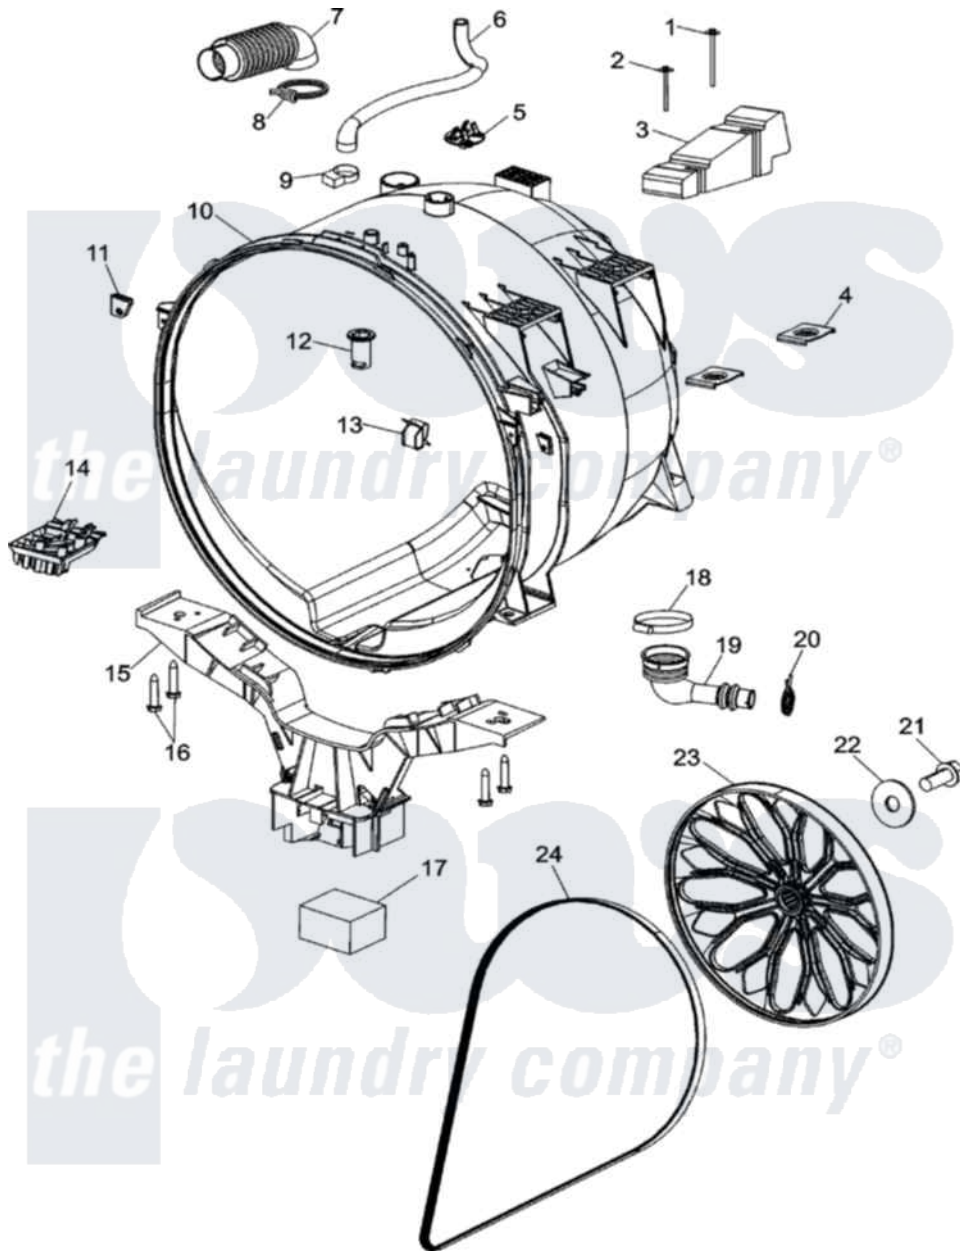

Amana NAH6800AWW 07 - OUTER TUB

Amana [Residential Amana NAH6800AWW Washer Parts](#) Parts Diagram 07 - OUTER TUB
 Click on the part number to view part

Item	Original Part Number	Replaced By	Status	Part Description
1	22003616			Bolt, Double Sems 3-3/8
2	22003615			Bolt, Double Sems 5-3/8
3	22002102			Weight, Counter Balance
4	22002065			Nut, Counter Balance
5	22002797			Clip, Hose
6	22003833			Hose, Tub Shower
7	22002083			Hose, Injector
8	22003295	285655		Clamp, Hose
9	205161	489503		Clamp
10	22004080	22004465		Outer Tub Assembly, As Pack
11	22002103			Clip, U
12	22004310			Water Deflector
13	22002006			Clip, Unbalance Switch Harness
14	22003710			Sump Cap W/ Labyrinth Feature
"	22002059			Screw, Baffle

15	22004472		Bracket, Lower
16	33002973		Screw, No.9-15 X 1.00 Hx WS
17	22003827		Cushion
18	22002053	696392	Hose Clamp
19	22003262		Hose, Tub To Pump Outlet
20	205161	489503	Clamp
21	22003686		Bolt, Motor
22	22003936		Washer
23	22002315		Pulley, Spinner
24	22002313	12001788	Kit, Belt And Isolator-W