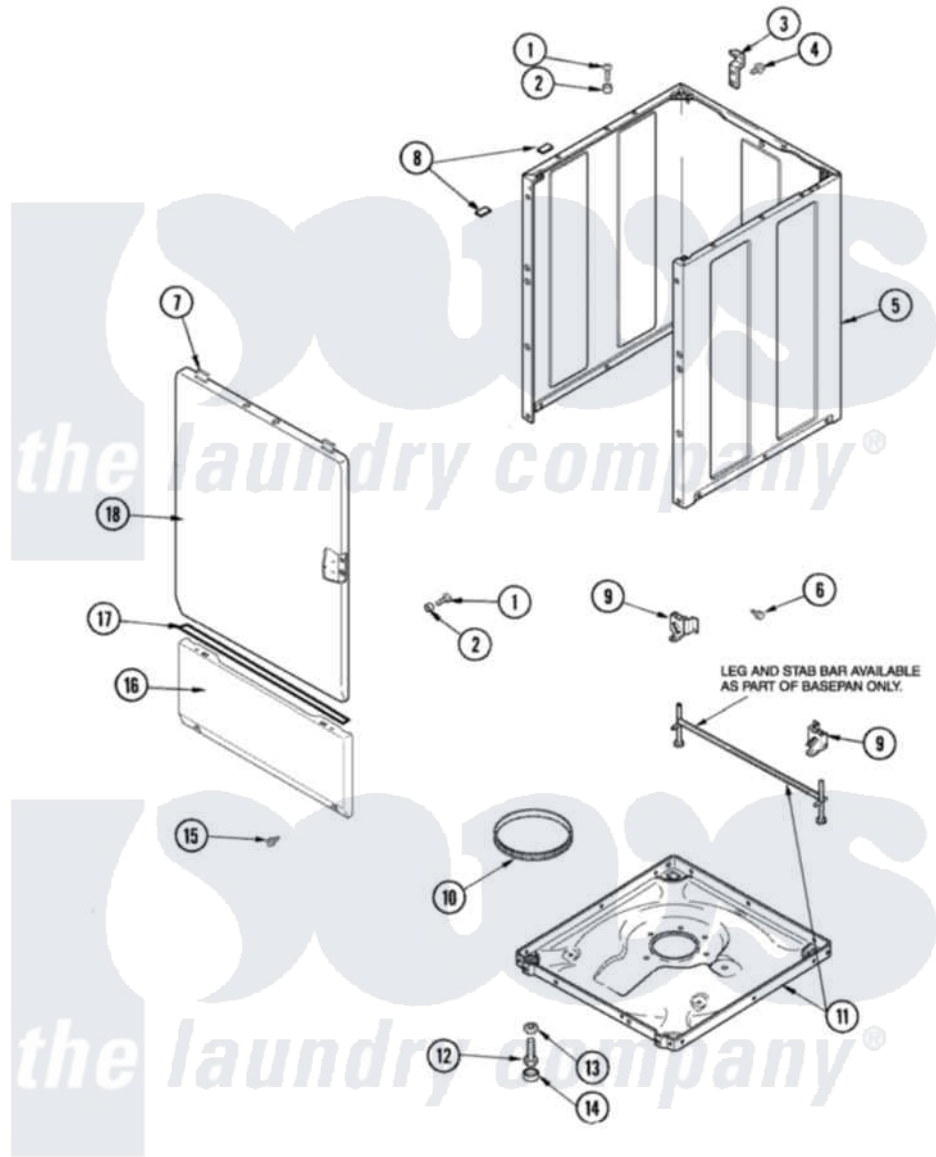

# Amana NAV2330AWW 01 - CABINET & BASE

Amana [Residential Amana NAV2330AWW Washer Parts](#) Parts Diagram 01 - CABINET & BASE  
 Click on the part number to view part

Item	Original Part Number	Replaced By	Status	Part Description
1	32671	<a href="#">Y014874</a>		Screw, Idler Arm And Sleeve
2	<a href="#">505187</a>			Locator, Panel
3	<a href="#">500003</a>			Hinge, Top
4	40064801	<a href="#">3390631</a>		Screw, 10-16 X 3/8
5	40076402WP	<a href="#">37001284</a>		Cabinet As Pack
6	40038201	<a href="#">27001200</a>		Screw
7	501086	<a href="#">90767</a>		Screw, 8A X 3/8 HeX Washer Head Tapping
"	56080	<a href="#">22001650</a>		Fastener, Spring
8	<a href="#">Y56128</a>			Pad, Bumper
9	<a href="#">40031501</a>			Bracket, Self Leveling
10	<a href="#">40037401</a>			Ring, Friction
11	<a href="#">40082801</a>			Clip, Wire
"	27001084	<a href="#">27001226</a>		Base Lev
12	40039001	<a href="#">22003428</a>		Leg, Adjustable
13	<a href="#">40038101</a>			Nut, Leg
14	<a href="#">40016001</a>			Foot, Rubber

15	<a href="#">40034101</a>	Screw, No.12bx1/2
16	<a href="#">37001074</a>	Panel, Access
17	<a href="#">40083101</a>	Tape, Foam
18	<a href="#">40035401WP</a>	Panel, Front
"	<a href="#">22001817</a>	Sheet, Sound Damper