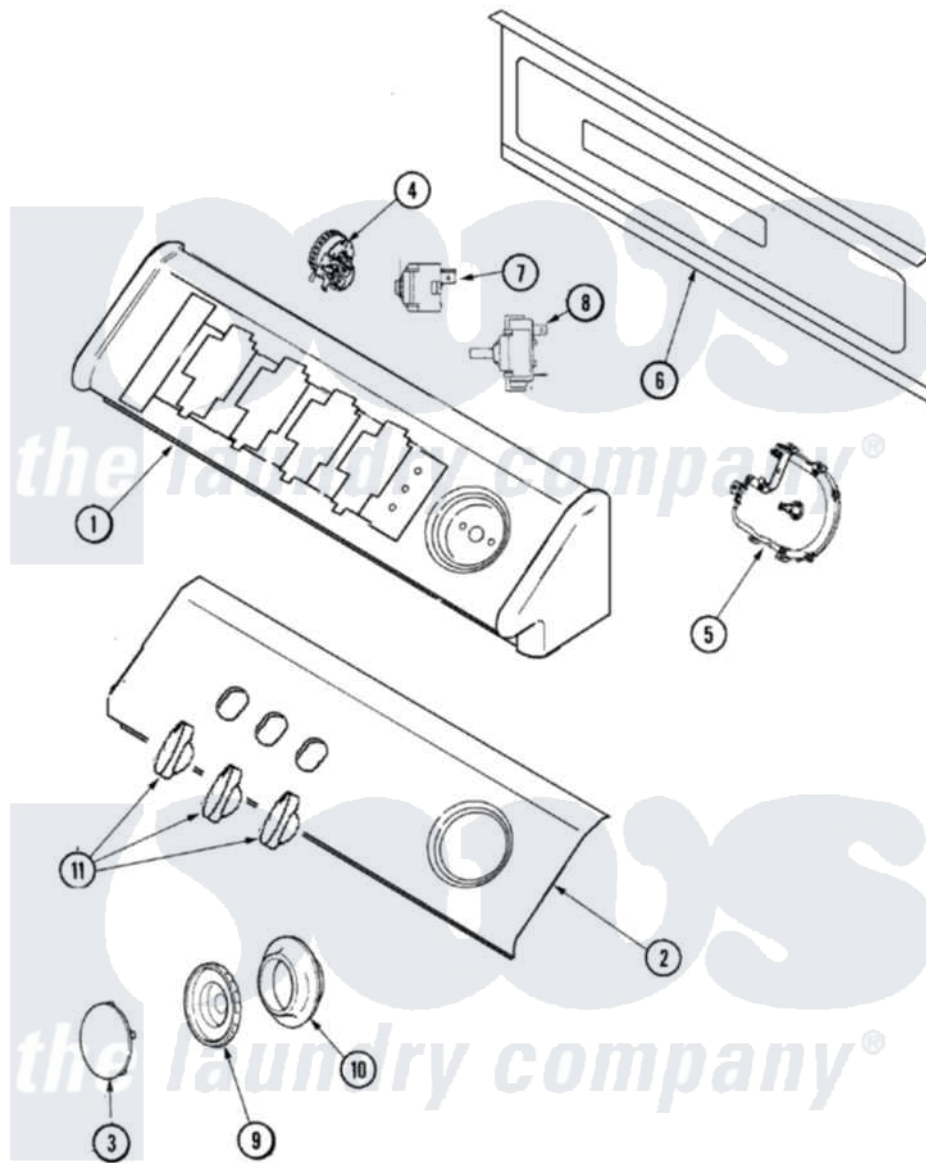

Amana NAV2330AWW 02 - CONTROL PANEL

Amana [Residential Amana NAV2330AWW Washer Parts](#) Parts Diagram 02 - CONTROL PANEL
 Click on the part number to view part

Item	Original Part Number	Replaced By	Status	Part Description
1	27001085			Console
2	27001143			Facia
"	27001050			Facia Ground Wire Assembly
"	33001855	33002917		Screw, No.10-16
3	27001087			Knob, Cap
4	27001127	27001203		Switch, Pressure
5	27001088			Timer
6	27001051			Back Panel, Hood/Console
7	22001794			Switch, Rotary
8	27001089			Switch, Temperature
9	27001090	22003993		Timer Knob
10	27001092		Not Available	SKIRT, TIMER KNOB
"	22002997			Pin, Locking
11	27001091			Knob, Selector
12	27001142			Cord, Power