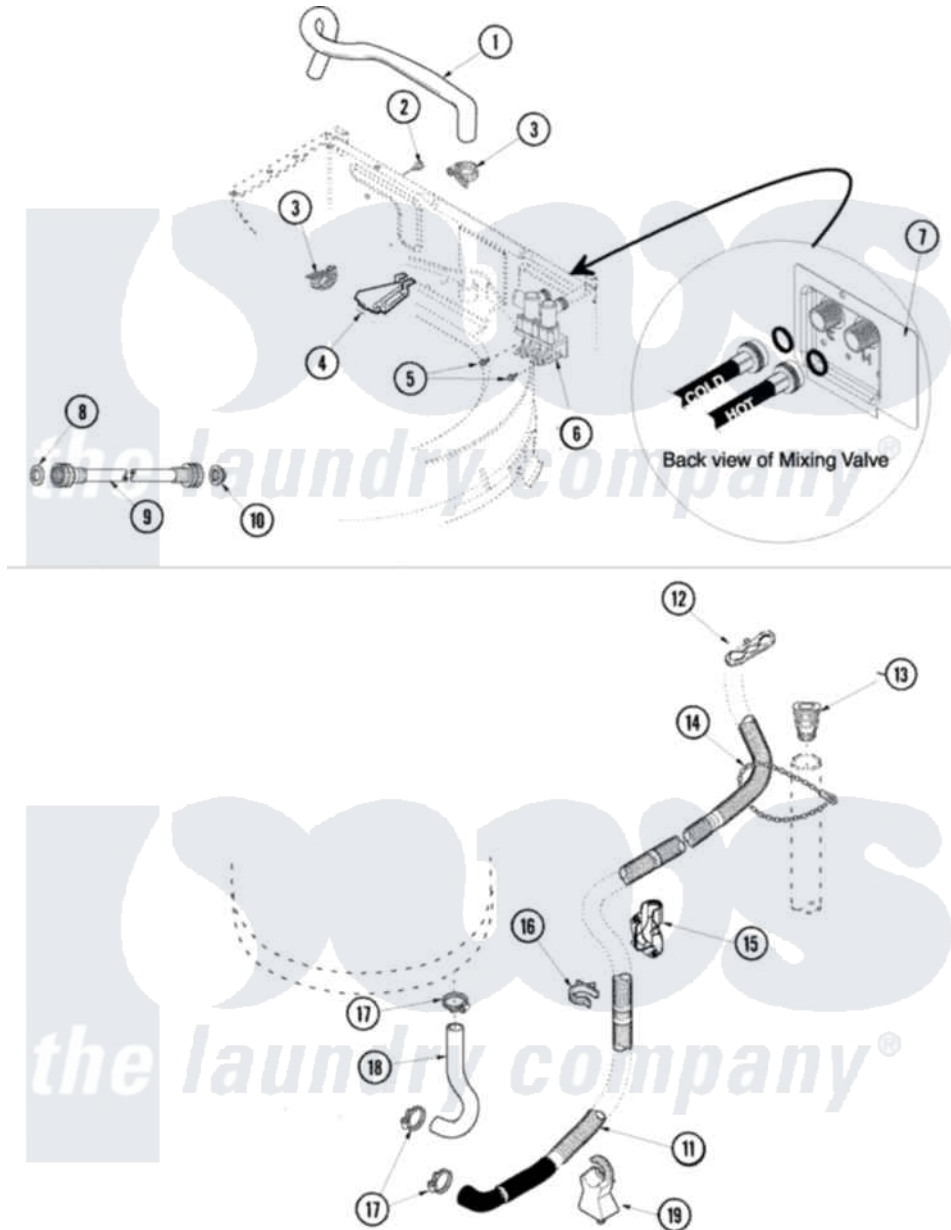

Amana NAV2330AWW 03 - MIXING VALVE AND HOSES

Amana [Residential Amana NAV2330AWW Washer Parts](#) Parts Diagram 03 - MIXING VALVE AND HOSES
 Click on the part number to view part

Item	Original Part Number	Replaced By	Status	Part Description
1	27001145			Hose, Mixing Valve To Tub
2	503661	27001200		Screw
3	25-7867	596669		Clamp, Manifold
4	21001760			Flume Assembly / Water Diverter
5	501086	90767		Screw, 8A X 3/8 HeX Washer Head Tapping
6	27001146			Valve, Mixing E2
7	40098801			Plate, Mixing Value
8	20290	Y013783		Washer, Inlet Hose
9	33-7891	89503		Hose-Inlet
"	35-0874	76313		Hosefill
10	22002960			Strainer, Washer Inlet
11	40053901			Hose, Drain
12	22003814			Retainer, Drain Hose
13	40008101			Adapter, Standpipe
14	33489	8539404		Tie-Wire

15	40058501	Relief, Strain Drain
16	36014	Clip, Retainer-Hose
17	36801	596669 Clamp, Manifold
18	40094201	Hose, Tub To Pump
19	40044901	Stand, Hose