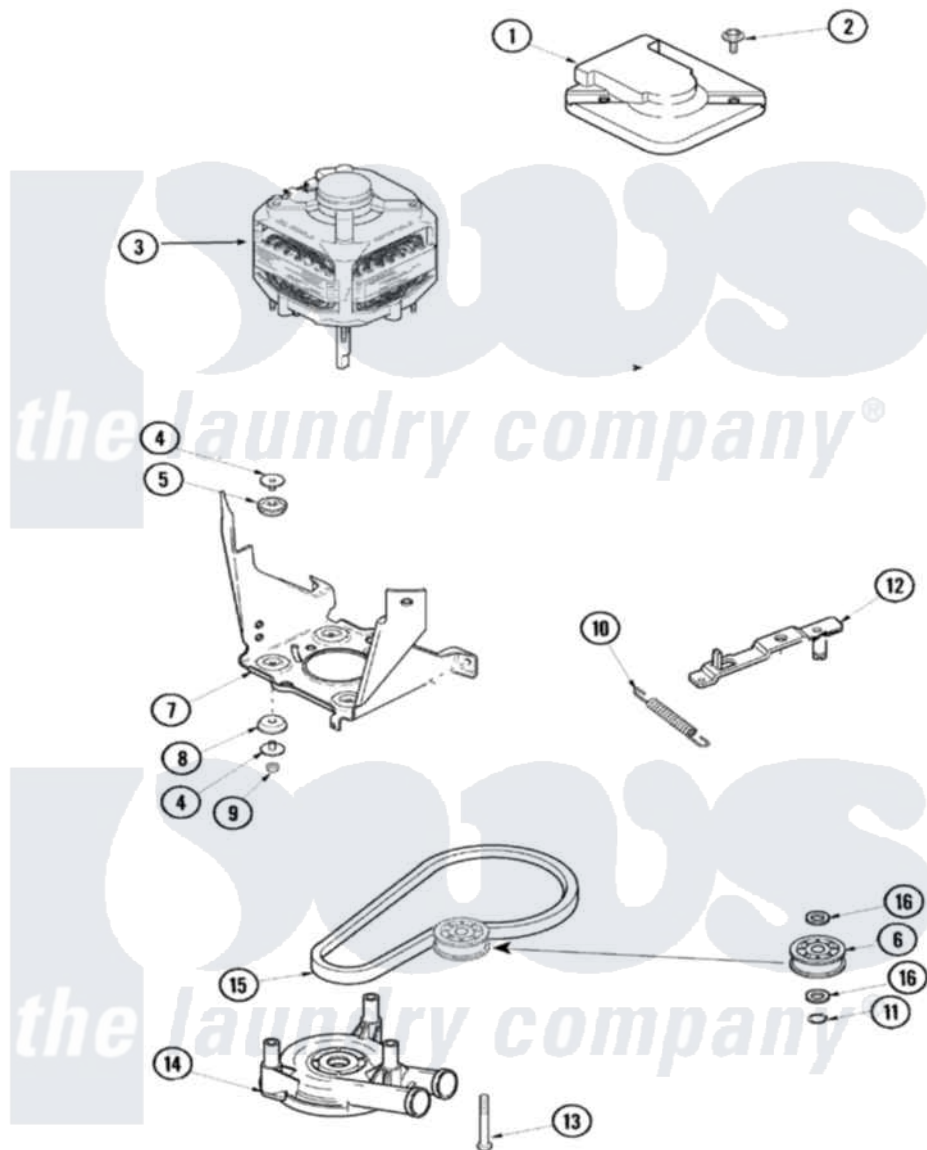

Amana NAV2330AWW 04 - MOTOR, PUMP AND IDLER ASSEMBLY

Amana [Residential Amana NAV2330AWW Washer Parts](#) Parts Diagram 04 - MOTOR, PUMP AND IDLER ASSEMBLY

[Click on the part number to view part](#)

Item	Original Part Number	Replaced By	Status	Part Description
1	40112301			Shield, Motor
2	40046701	4312464		Screw
3	27001055	27001215		Motor W/Pulley
4	40053701			Post, Isolator
5	40053801			Mount, Motor Upper
6	40038901			Screw, 1/4-20
"	40045001			Idler Pulley Assembly
"	27001225			Nut, Jam Mid Lock 1/4-20
7	40015502		Not Available	BRACKET, MOTOR MOUNT
8	40054301			Mount, Motor Lower
9	40095101	Y707702		Locknut
10	40061401			Spring, Idler Lever
11	23748			Ring, Retaining
12	27001028			Idler Lever Assembly
13	40063701			Screw, 10-16 x 1.75
14	27001024	285655		Clamp, Hose

"	27001036	27001233	Pump
15	27001007		Belt, Spin
16	52549		Washer, 501 ID X3/4 Odx