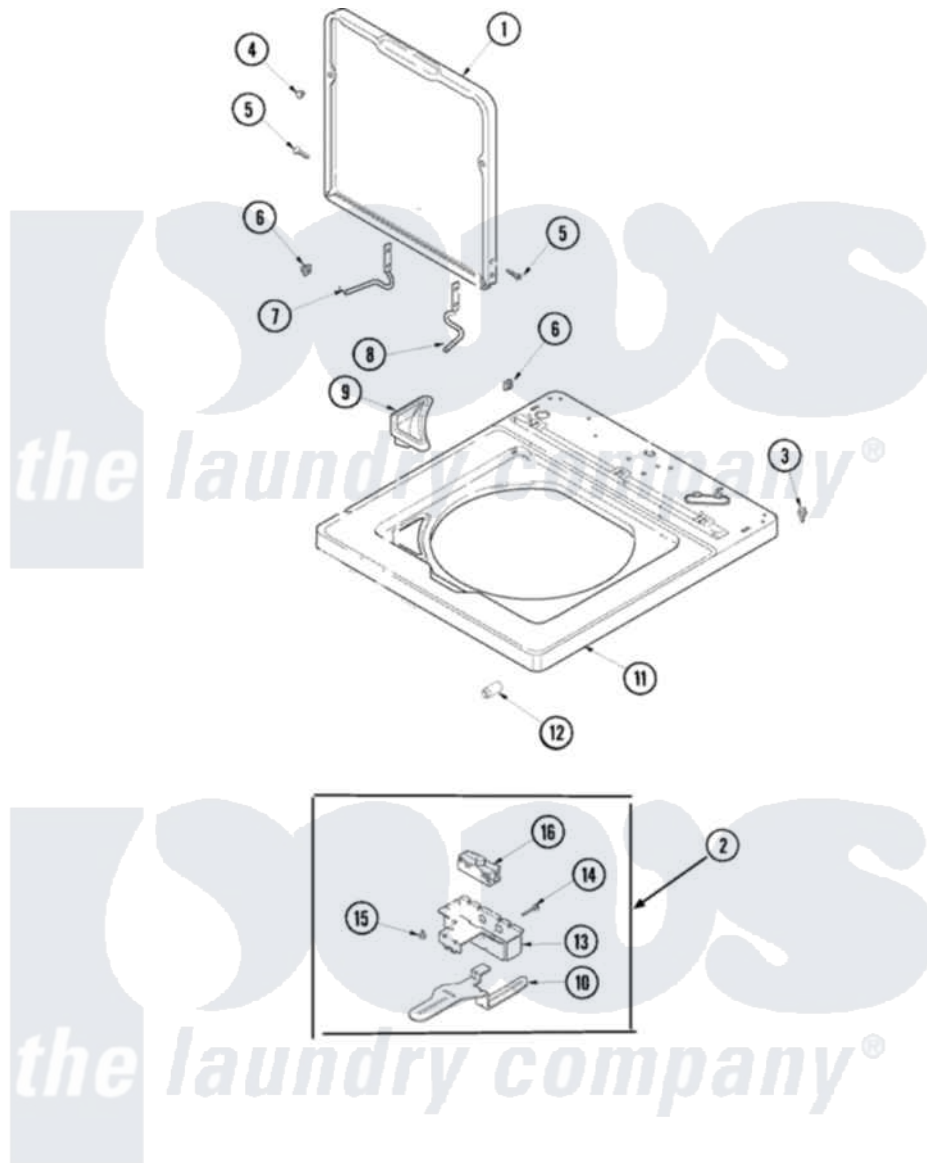

Amana NAV2330AWW 06 - TOP AND DOOR SWITCH

Amana [Residential Amana NAV2330AWW Washer Parts](#) Parts Diagram 06 - TOP AND DOOR SWITCH
 Click on the part number to view part

Item	Original Part Number	Replaced By	Status	Part Description
1	27001129			Medallion
"	27001093			Lid
2	40034901	40034901P		Assembly- Lid
3	501086	90767		Screw, 8A X 3/8 HeX Washer Head Tapping
4	40038001			Bumper
5	40039201	W10119828		Screw, Lid Hinge Mounting
6	40008201			Bushing, Hinge
7	40094002			Hinge, Lid Left Stop
8	40094101			Hinge, Lid Right Pass
9	27001094	27001117		Dispenser, Bleach
10	40009701			Arm, Lid Switch
11	27001144	27001182		Top
12	40102101			Cap, Hinge
13	40009801			Holder, Lid Switch
14	40040701			Screw, Tapping No.6b-20
				Screw, 8A X 3/8 HeX Washer