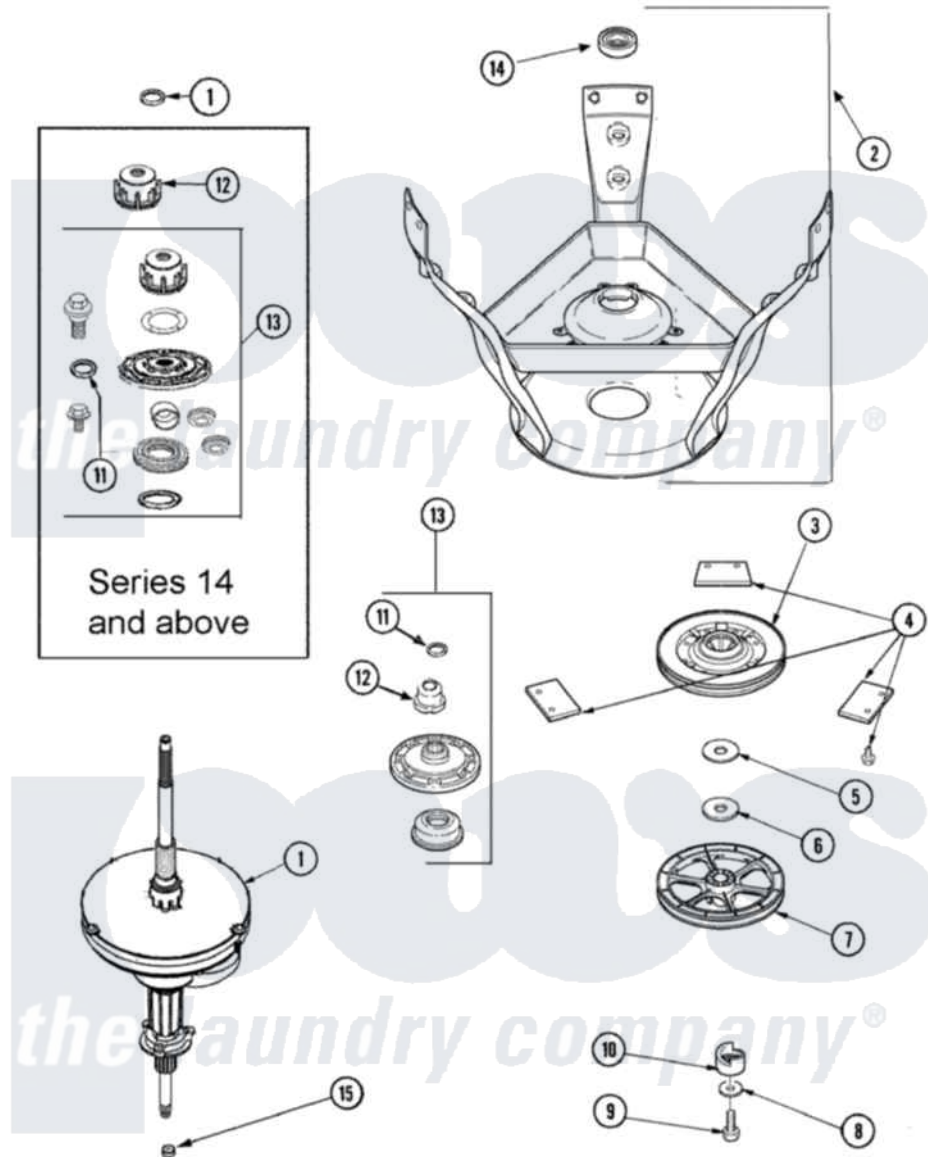

# Amana NAV2330AWW 07 - TRANSMISSION & BRAKE

Amana [Residential Amana NAV2330AWW Washer Parts](#) Parts Diagram 07 - TRANSMISSION & BRAKE  
 Click on the part number to view part

Item	Original Part Number	Replaced By	Status	Part Description
1	27001046	<a href="#">W10219149</a>		Transmison
2	27001030	<a href="#">12002013</a>		Base
3	40003103	<a href="#">R9900474</a>		Brake Assembly
4	<a href="#">R0000014</a>			Kit, Brake Pad
"	<a href="#">26594P</a>			Grease, Silicone - 2 Oz Tube
5	<a href="#">40065701</a>			Washer, 2 Odx.63 ID
6	<a href="#">40063201</a>			Washer, Flat
7	<a href="#">40047202</a>			Pulley, Spin
8	<a href="#">40041501</a>			Washer
9	<a href="#">40063401</a>			Screw, 1/4-20 x 5/8 Hex
10	<a href="#">40047402</a>			Helix, Plastic
11	<a href="#">25-7941</a>			"O" Ring, Agtr Drive Shaft
12	21001533	<a href="#">35-5655-1</a>		Seal
13	12002223	<a href="#">W10116790</a>		Hub And Seal
"	12002140	<a href="#">W10116791</a>		Hub And Seal
"	40004201	<a href="#">40004201P</a>		Main Bearing Assembly