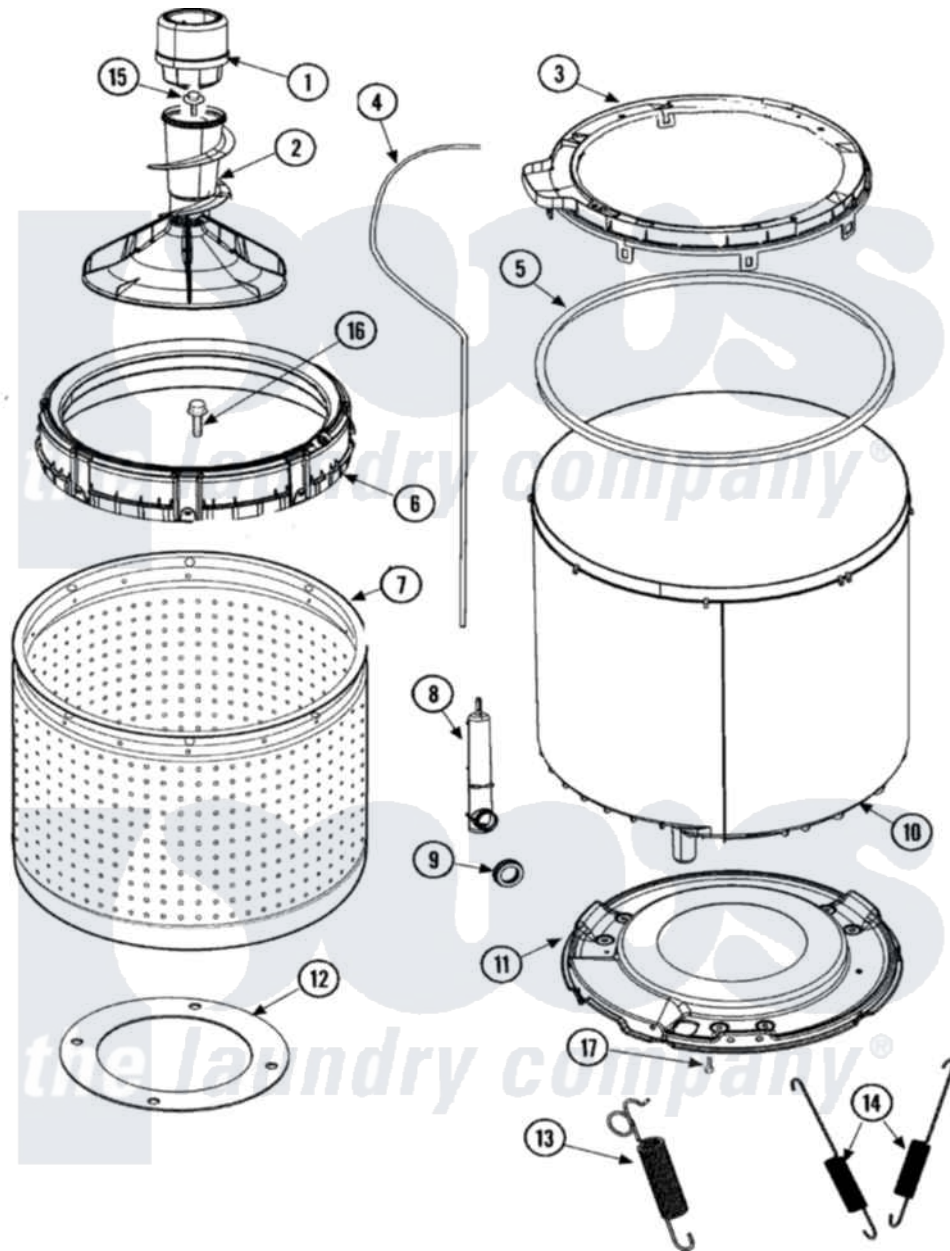

Amana NAV2330AWW 08 - TUB, INNER & OUTER (SERIES 12)

Amana Residential Amana NAV2330AWW Washer Parts Parts Diagram 08 - TUB, INNER & OUTER (SERIES 12)
 Click on the part number to view part

Item	Original Part Number	Replaced By	Status	Part Description
1	27001097		Not Available	DISPENSER, FABRIC (GRAY)
2	22004042			Agitator/Auger Assembly
3	27001132		Not Available	COVER, OUTER TUB W/GASKET
4	27001194	21001748		Hose, Pressure Switch
5	27001131			Seal, Tub Cover
6	27001149			Balance Ring Assembly
7	27001221		Not Available	TUB, PLASTIC INNER
8	40008501			Assembly, Pressure Bulb
9	40037801			Grommet
10	27001147	27001227		Outer Tub, Plastic
"	27001227			Outer Tub, Plastic
11	40015401			Seal-Head
"	40001102	40001102P		Bottom, Outer Tub
"	40128701			Screw, 5/16-18 X .50
"	27001067			Bottom, Outer Tub

12	27001222		Gasket, Foam
13	Y2201244		Spring, Counterweight
14	Y37001124		Spring, Tall Tub
15	25-8004	W10309247	Screw
16	Y2201470	W10116787	Screw
17	40064301		Screw, 1/4-15 x 3/4 Hex