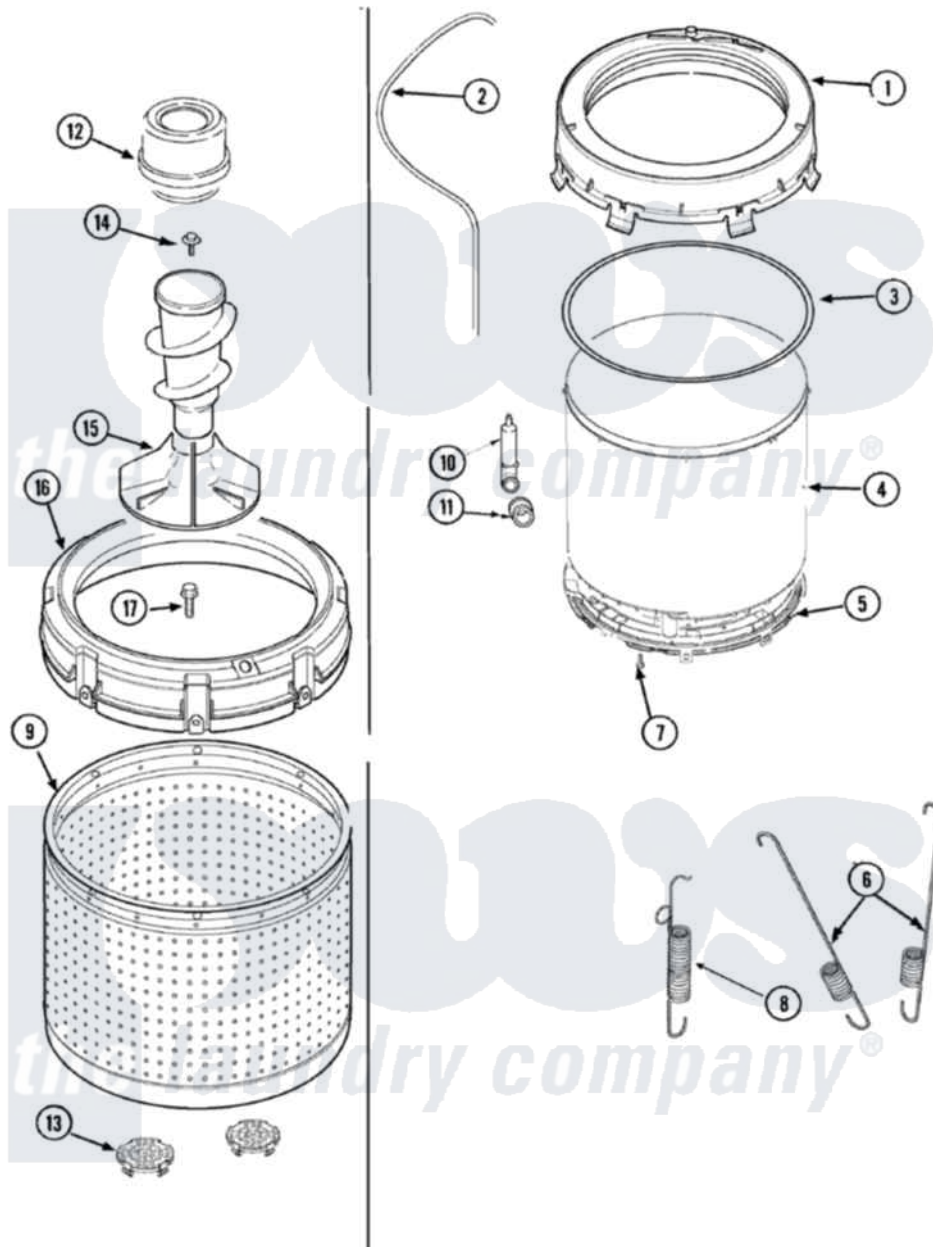

Amana NAV2330AWW 09 - TUBS

Amana [Residential Amana NAV2330AWW Washer Parts](#) Parts Diagram 09 - TUBS
 Click on the part number to view part

Item	Original Part Number	Replaced By	Status	Part Description
1	27001132		Not Available	COVER, OUTER TUB W/GASKET
2	27001194	21001748		Hose, Pressure Switch
3	27001131			Seal, Tub Cover
4	27001147	27001227		Outer Tub, Plastic
5	27001067			Bottom, Outer Tub
6	27001026	Y37001124		Spring, Tall Tub
7	40064301			Screw, 1/4-15 x 3/4 Hex
8	Y2201244			Spring, Counterweight
9	27001150		Not Available	TUB, PLASTIC INNER
10	40008501			Assembly, Pressure Bulb
11	40037801			Grommet
12	27001097		Not Available	DISPENSER, FABRIC (GRAY)
13	27001148			Filter, Lint
14	25-8004	W10309247		Screw
15	22004042			Agitator/Auger Assembly